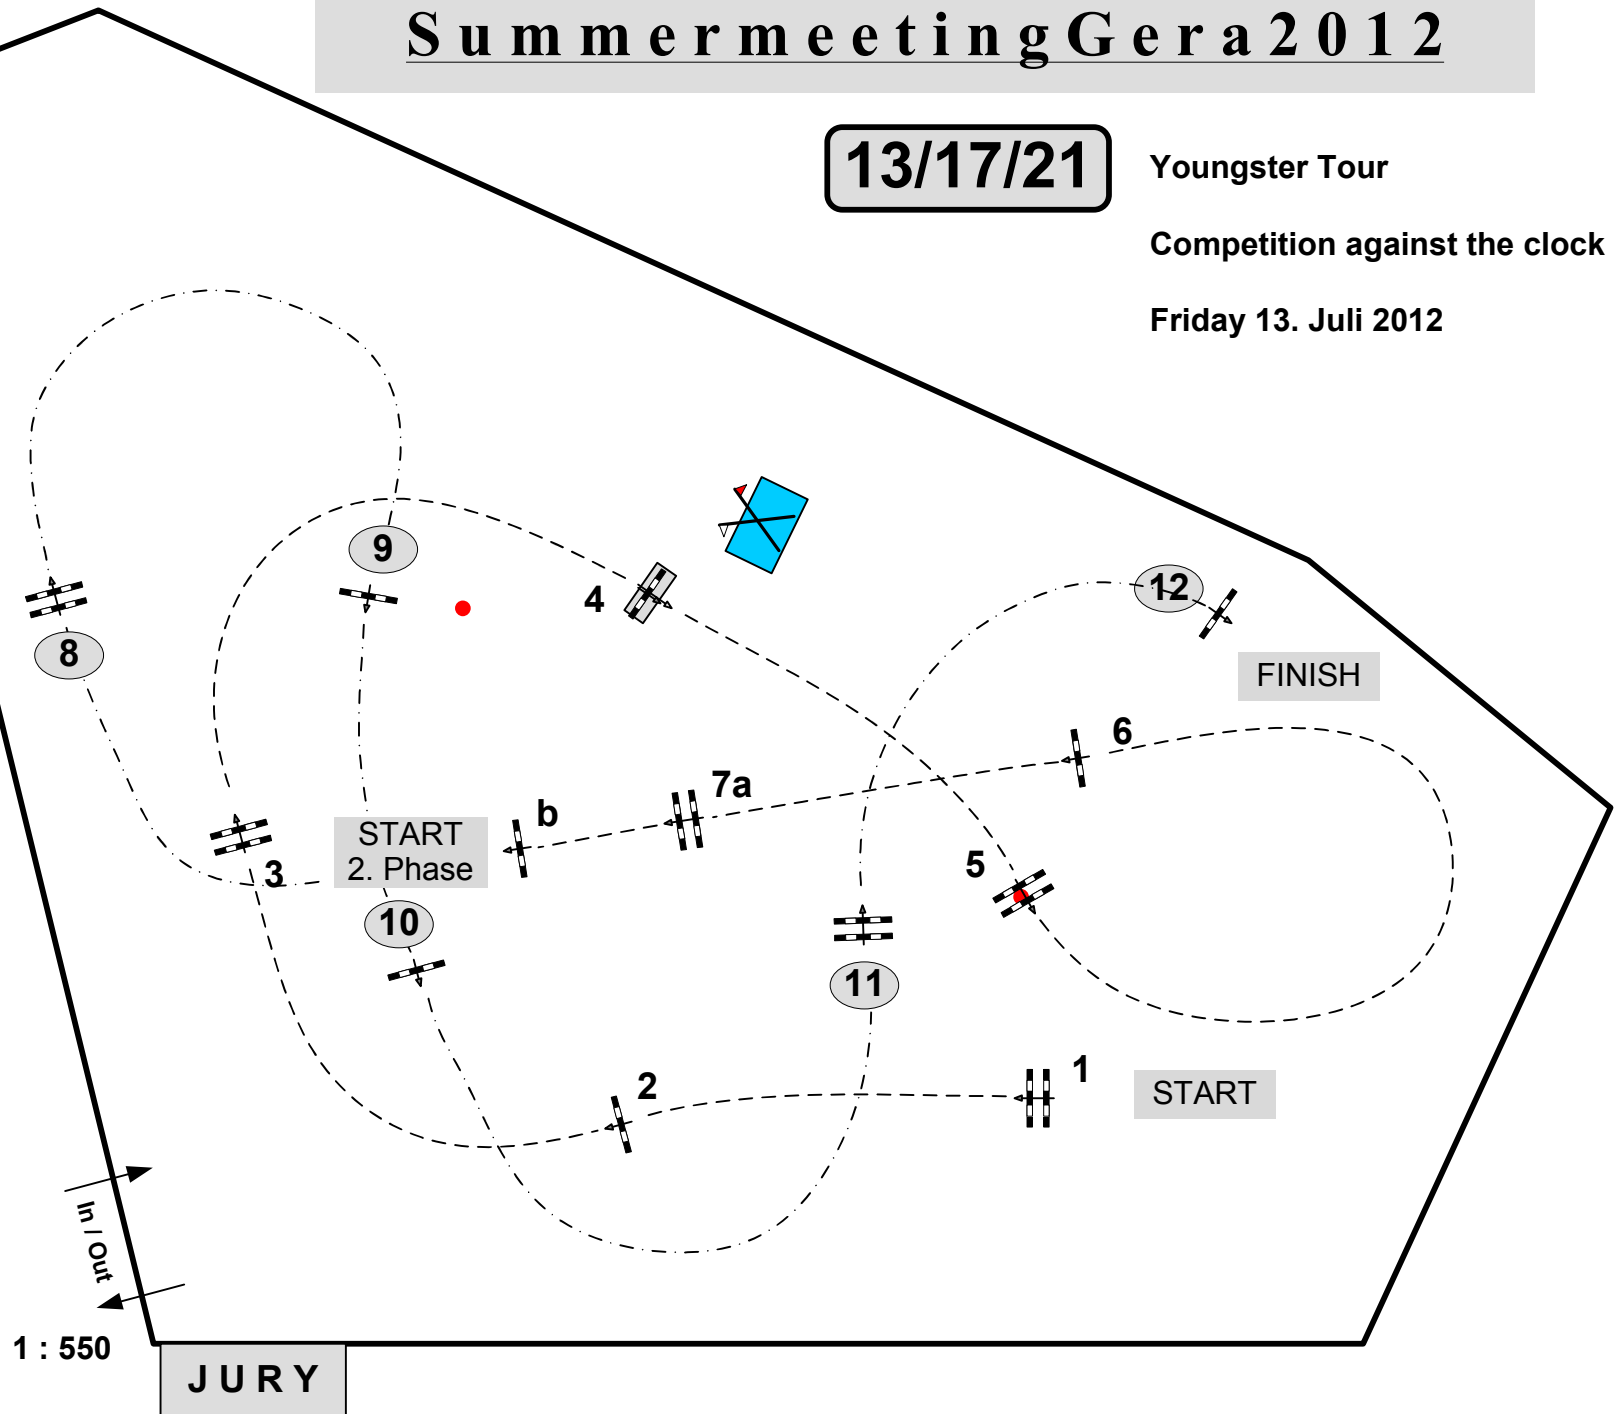

CSI*

DKB

**GERA
SUMMER
MEETING**

Summermeeting Gera 2012

13/17/21

Youngster Tour

Competition against the clock

Friday 13. Juli 2012

Table: A
National RG:
FEI RG / Art. 274.5.3
Height: 115/125/135 m

Speed: 350 m/min

Length: 290 m
Time allowed: 50 sec
Time limit: 100 sec

Obstacles: 10
Efforts: 12
Penalty sec
Closed combination:

2nd Phase:
- 8 - to - 12 -

Length: 240 m
Time allowed: 42 sec
Time limit: 84 sec

Course Designer
Wolfgang Meyer (GER)
Marco Hesse (GER)

1 : 550

JURY