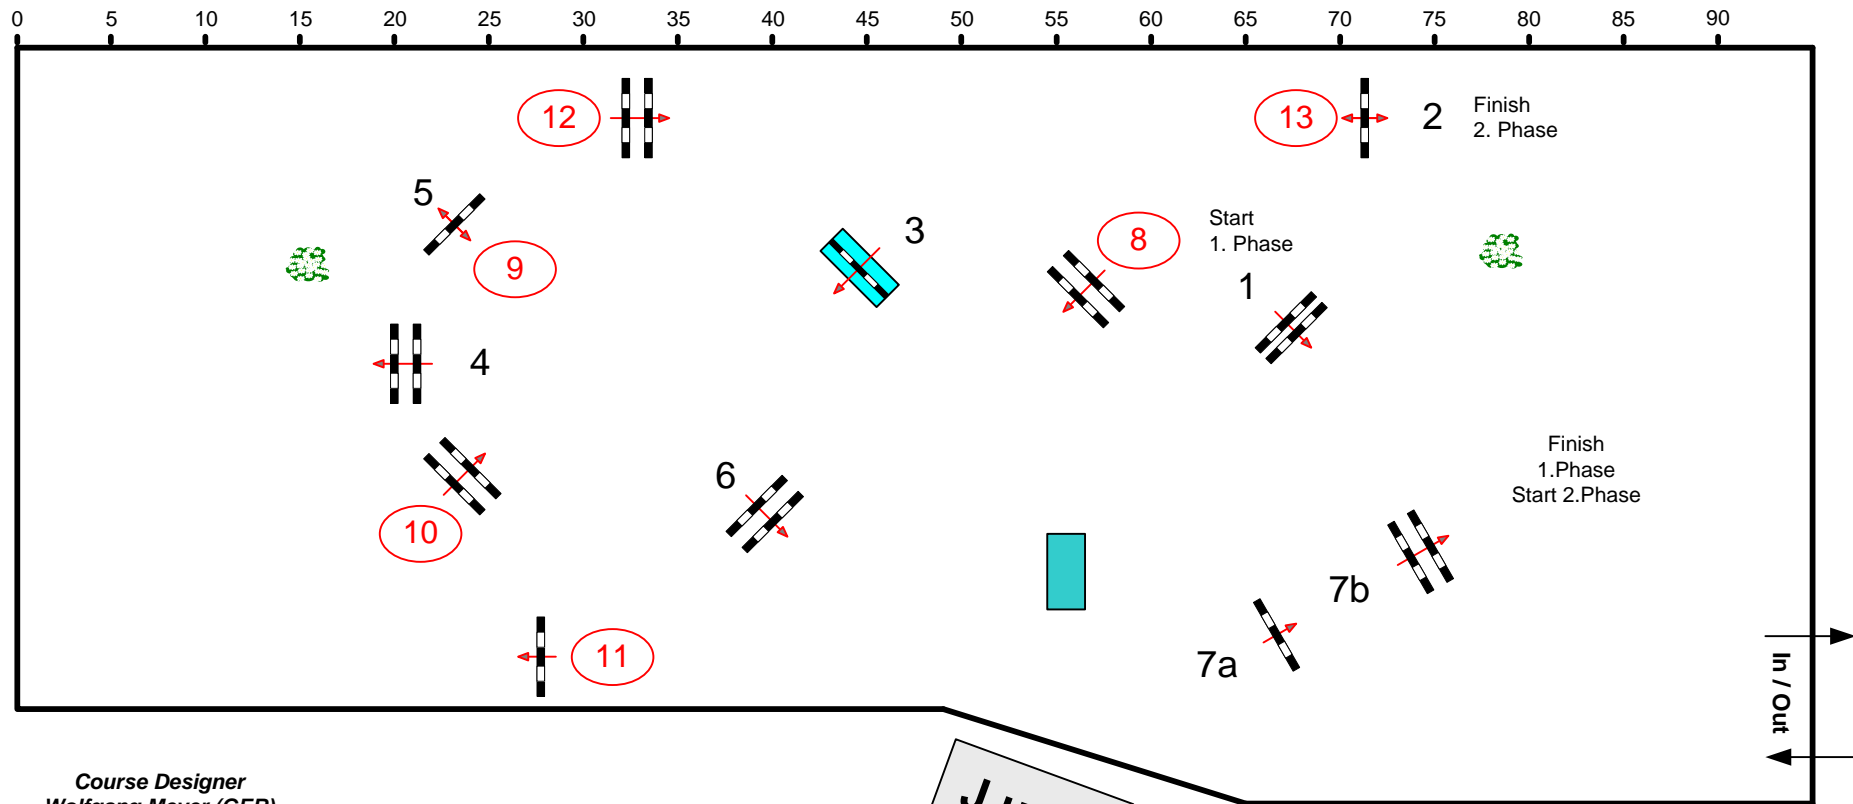

Summer – Meeting Gera 2012

Class No.: 25.30.35

S.L.M Tour

Competition in two Phases

Freitag, 13. Juli 2012

DKB Deutsche Kreditbank AG

Table: A
National RG:
FEI RG / Art. 274.5.3
Height: 1.15/1.25/1.40 m

Speed: 350 m/min
Length: 290 m
Time allowed: 50 sec
Time limit: 100 sec

Obstacles: 8
Efforts: 9
Penalty sec:
Closed combination:

1st Jump-off: 8-13
Length: 280 m
Time allowed: 48 sec
Time limit: 96 sec

Course Designer
Wolfgang Meyer (GER)
Klaus Peter Klein (GER)