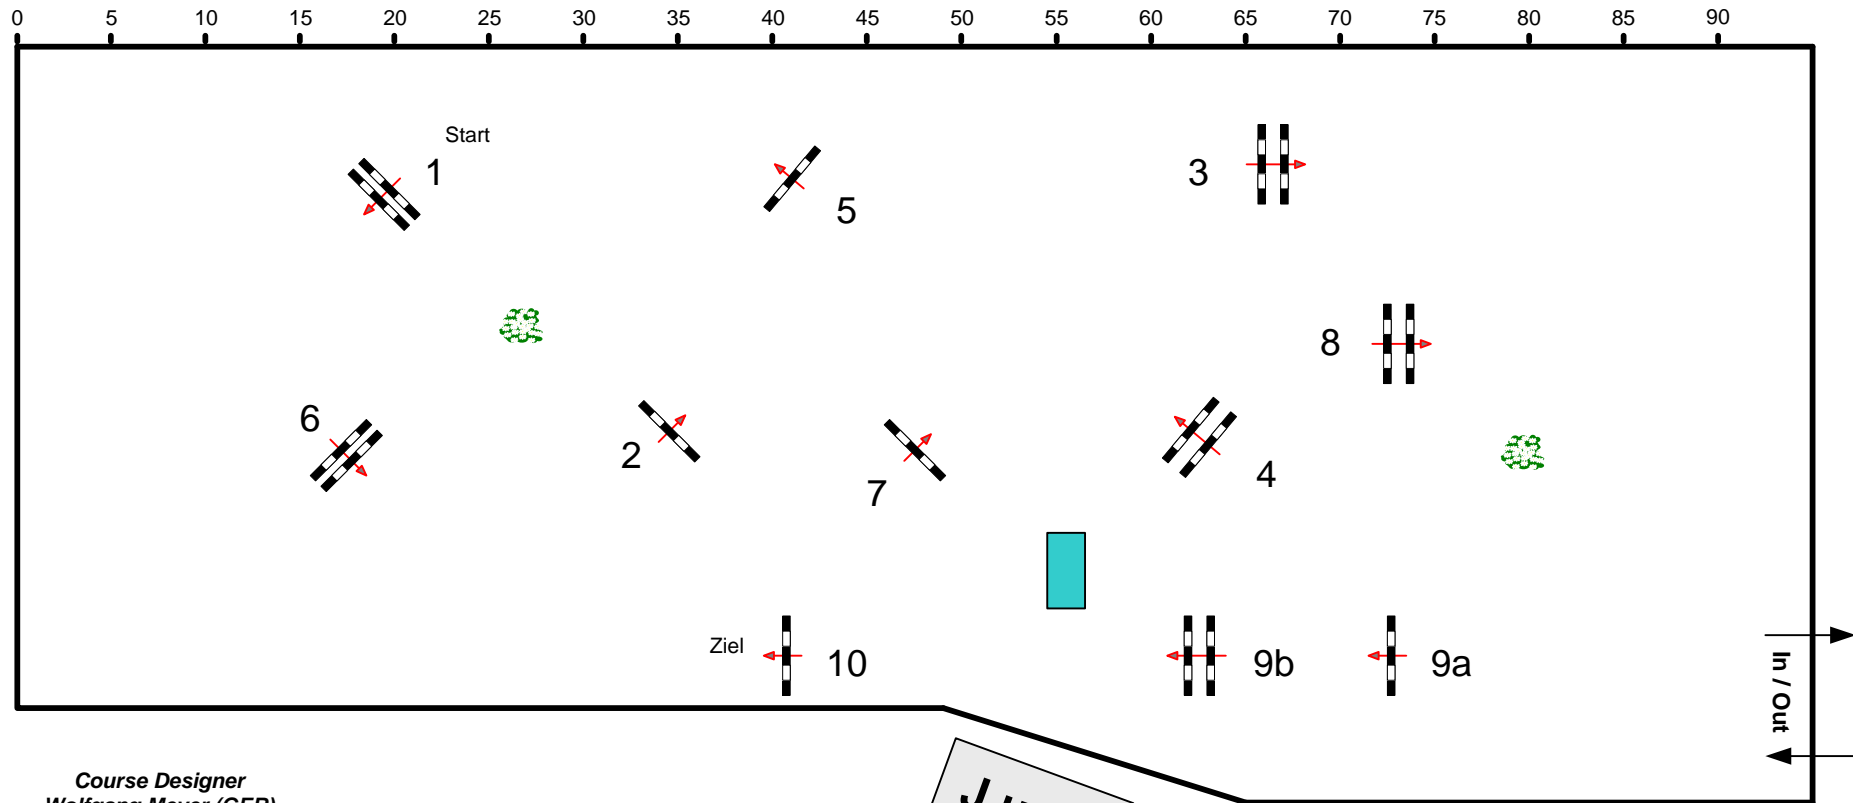

Summer – Meeting Gera 2012

Class No.: 26.31.36
2012

S.M.L Tour

Competition against the clock

Donnerstag, 14. Juni

DKB

Table: A
National RG:
FEI RG / Art. 238..2.1
Height: 1.15/1.25/1.40 m

Speed: 350 m/min
Length: 370 m
Time allowed: 64 sec
Time limit: 128 sec

Obstacles: 10
Efforts: 11
Penalty sec:
Closed combination:

1st Jump-off:
Length: 0 m
Time allowed: 0 sec
Time limit: 0 sec

Course Designer
Wolfgang Meyer (GER)
Klaus Peter Klein (GER)