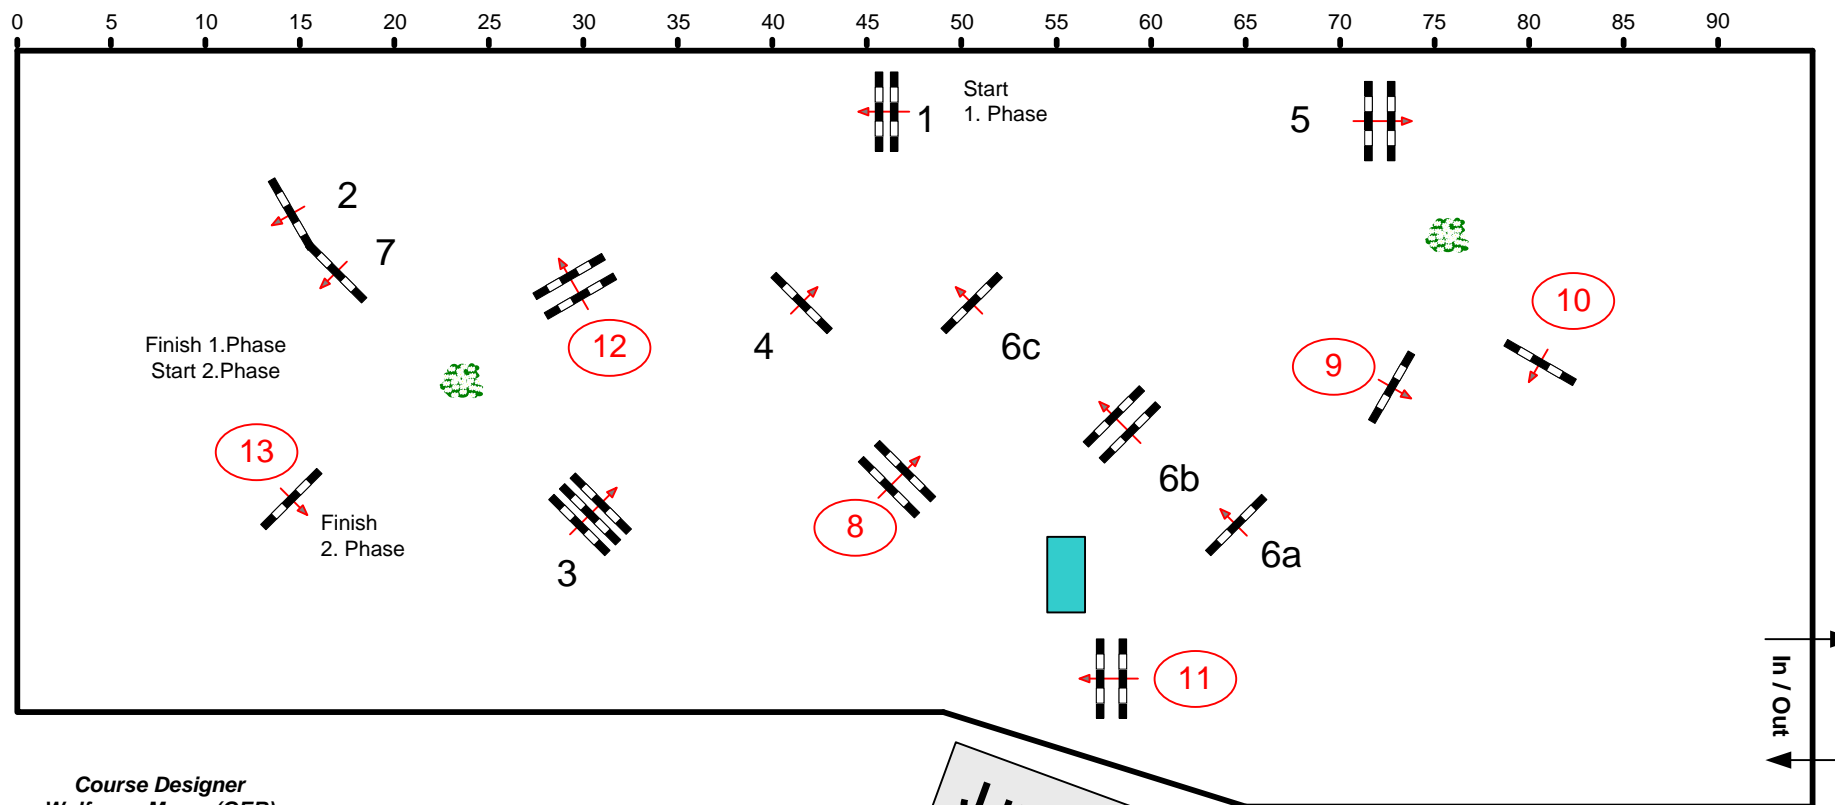

Summer – Meeting Gera 2012

Class No.: 27.32.37

S.M.L Tour

Competition in two Phases

Sonntag, 15. Juli 2012

DKB Deutsche Kreditbank AG

**GERA
SUMMER
MEETING**

Table: A
National RG:
FEI RG / Art. 274.5.3
Height: 1.15/1.25/1.40 m

Speed: 350 m/min
Length: 270 m
Time allowed: 47 sec
Time limit: 94 sec

Obstacles: 7
Efforts: 8
Penalty sec:
Closed combination:

1st Jump-off: 8-13
Length: 250 m
Time allowed: 43 sec
Time limit: 86 sec

Course Designer
Wolfgang Meyer (GER)
Klaus Peter Klein (GER)