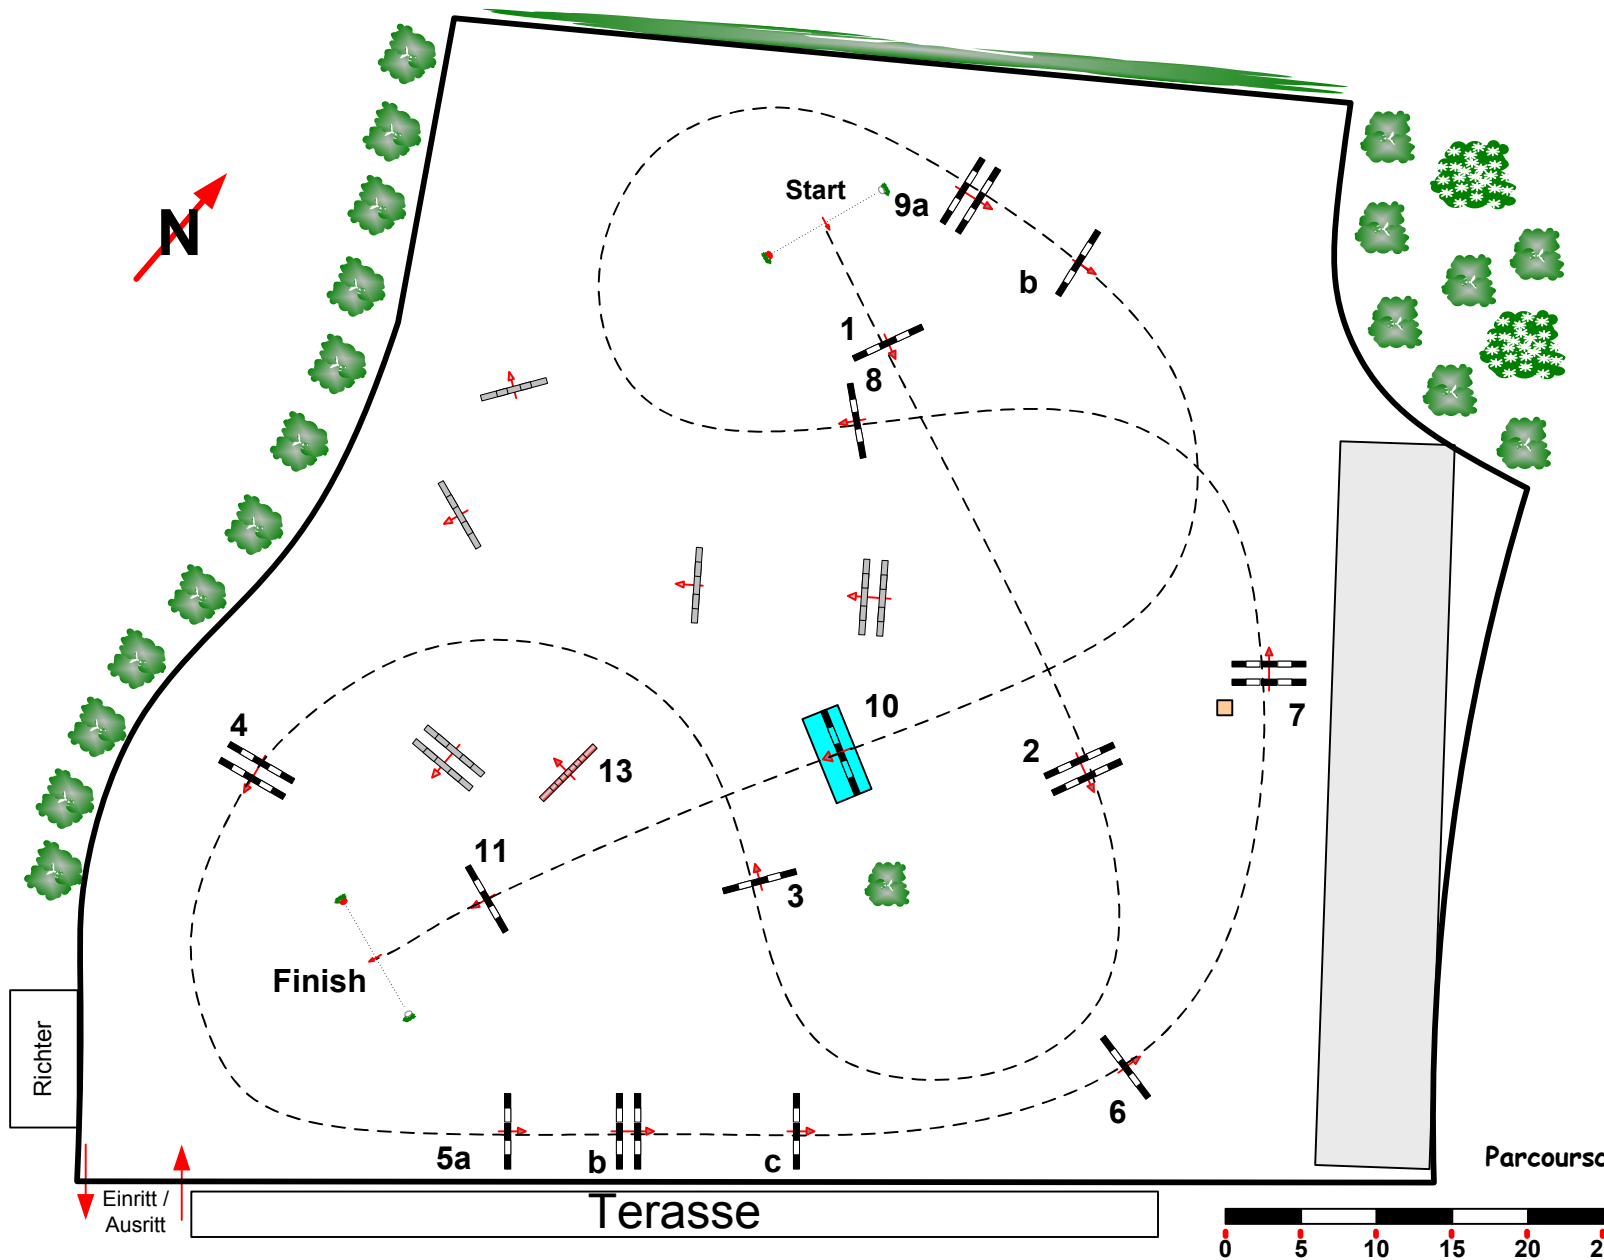

CSI-A ch/Jun/YR/P Eschweiler Masters 19.-22.04.2012

Class No.: **03**

Grand Prix Ponies

Competition with one jump-off

Sonntag, 22. April 2012

Start: 9:00

Table: A
National RG:
FEI RG / Art. 238.2.2
Height: 1,30 m

Speed: 350 m/min

Length: 420 m
Time allowed: 72 sec
Time limit: 144 sec

1st Jump-off:
7,8,1,2,13,5ab,6

Length: 310 m
Time allowed: 54 sec
Time limit: 108 sec

Parcourschefs: Christa Heibach