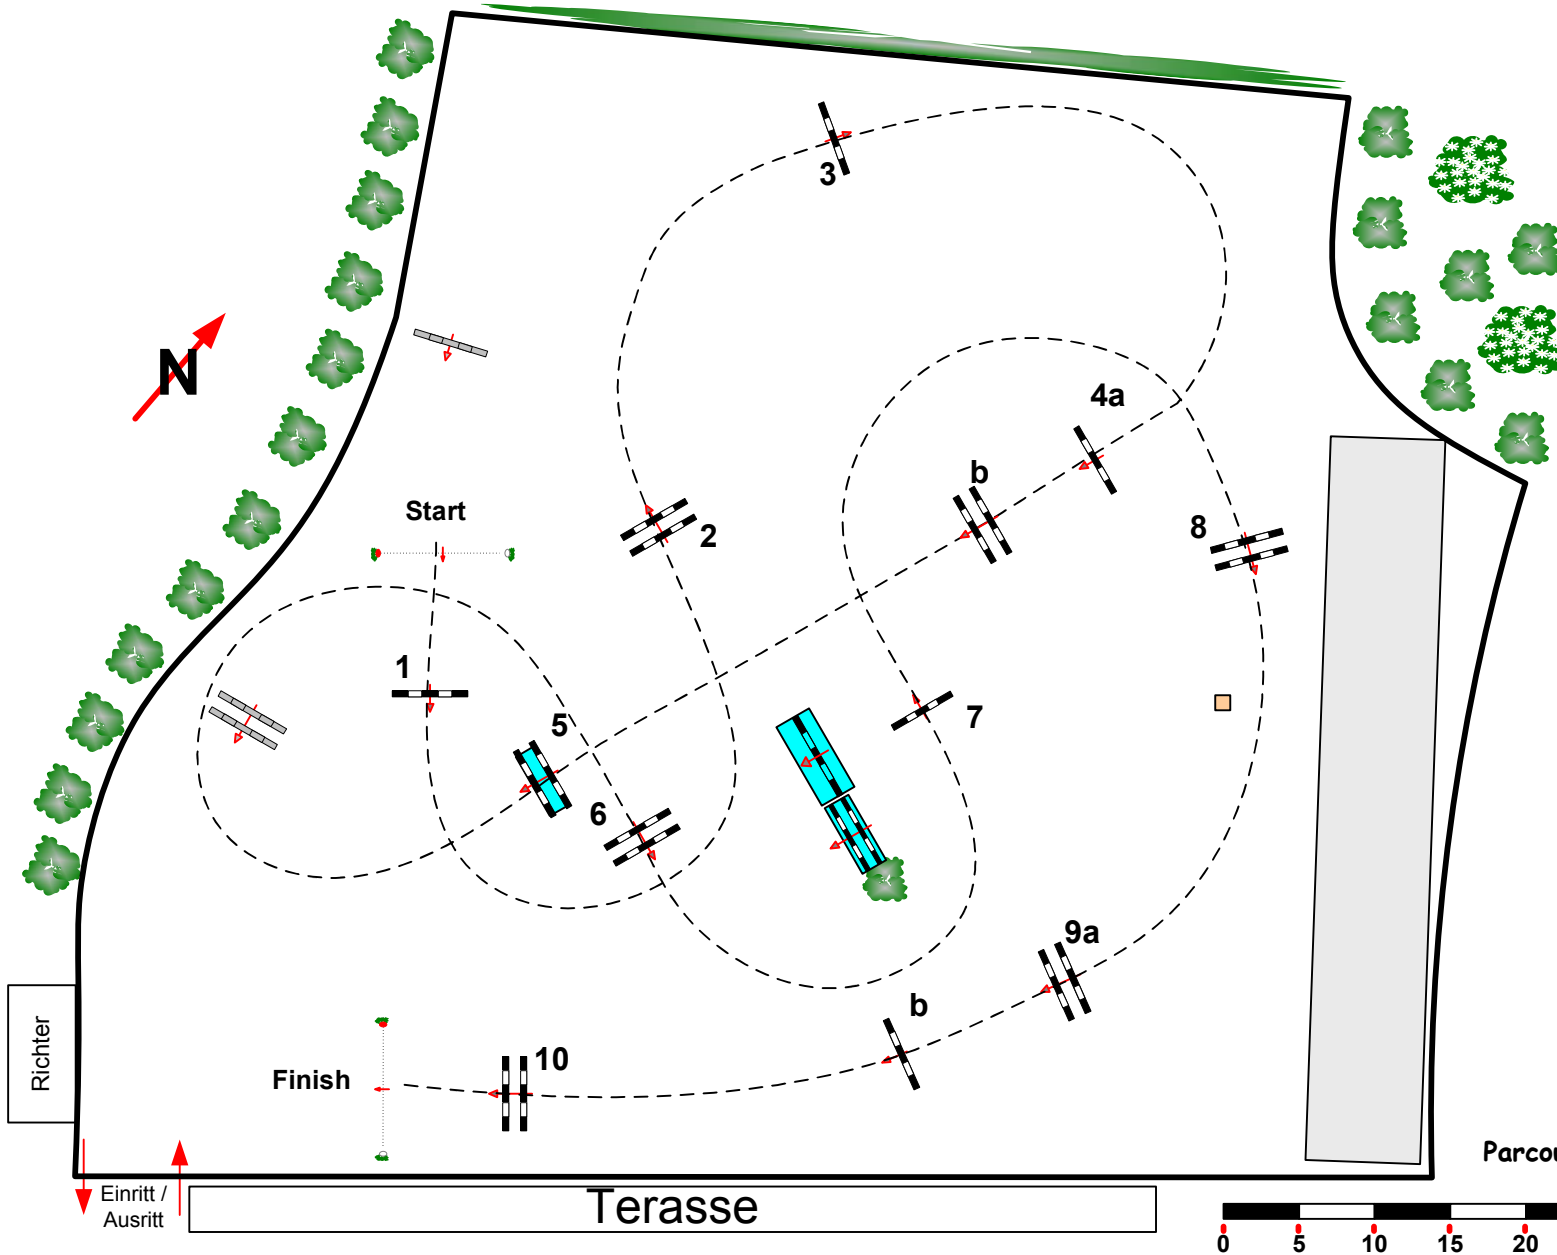

CSI-A ch/Jun/YR/P Eschweiler

Masters 19.-22.04.2012

Class No.: **04**

Children

Competition against the clock

Donnerstag, 19. April 2012

Start: 12:30

Table: A
 National RG:
 FEI RG / Art. 238.2.1
 Height: 1,20 m

Speed: 350 m/min

Length: 420 m
 Time allowed: 72 sec
 Time limit: 144 sec

1st Jump-off:

Length: 0 m
 Time allowed: 0 sec
 Time limit: 0 sec

Parcourschefs: Christa Heibach