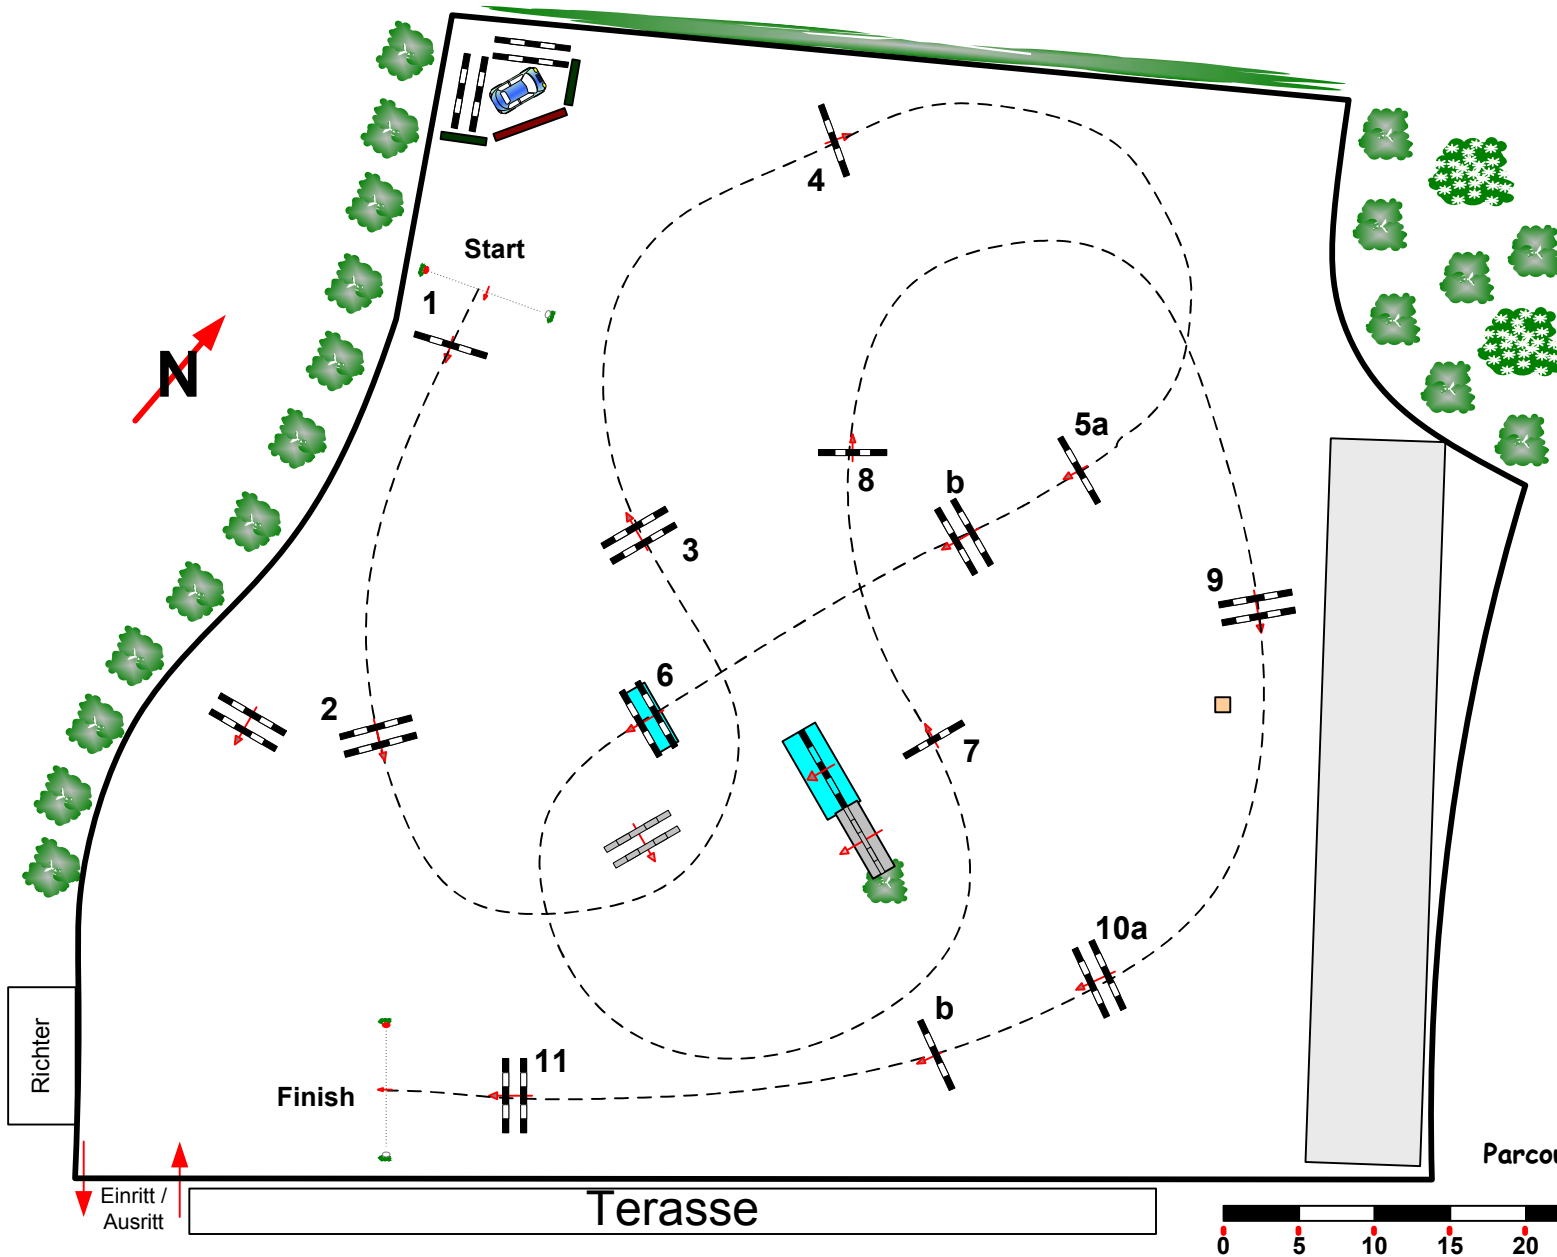

CSI-A ch/Jun/YR/P Eschweiler

Masters 19.-22.04.2012

Class No.: **07**

Juniors

Competition against the clock

Donnerstag, 19. April 2012

Start: 14:45

Table: A
National RG:
FEI RG / Art. 238.2.1
Height: 1,30 m

Speed: 350 m/min

Length: 420 m
Time allowed: 72 sec
Time limit: 144 sec

1st Jump-off:

Length: 0 m
Time allowed: 0 sec
Time limit: 0 sec

Parcourschefs: Christa Heibach