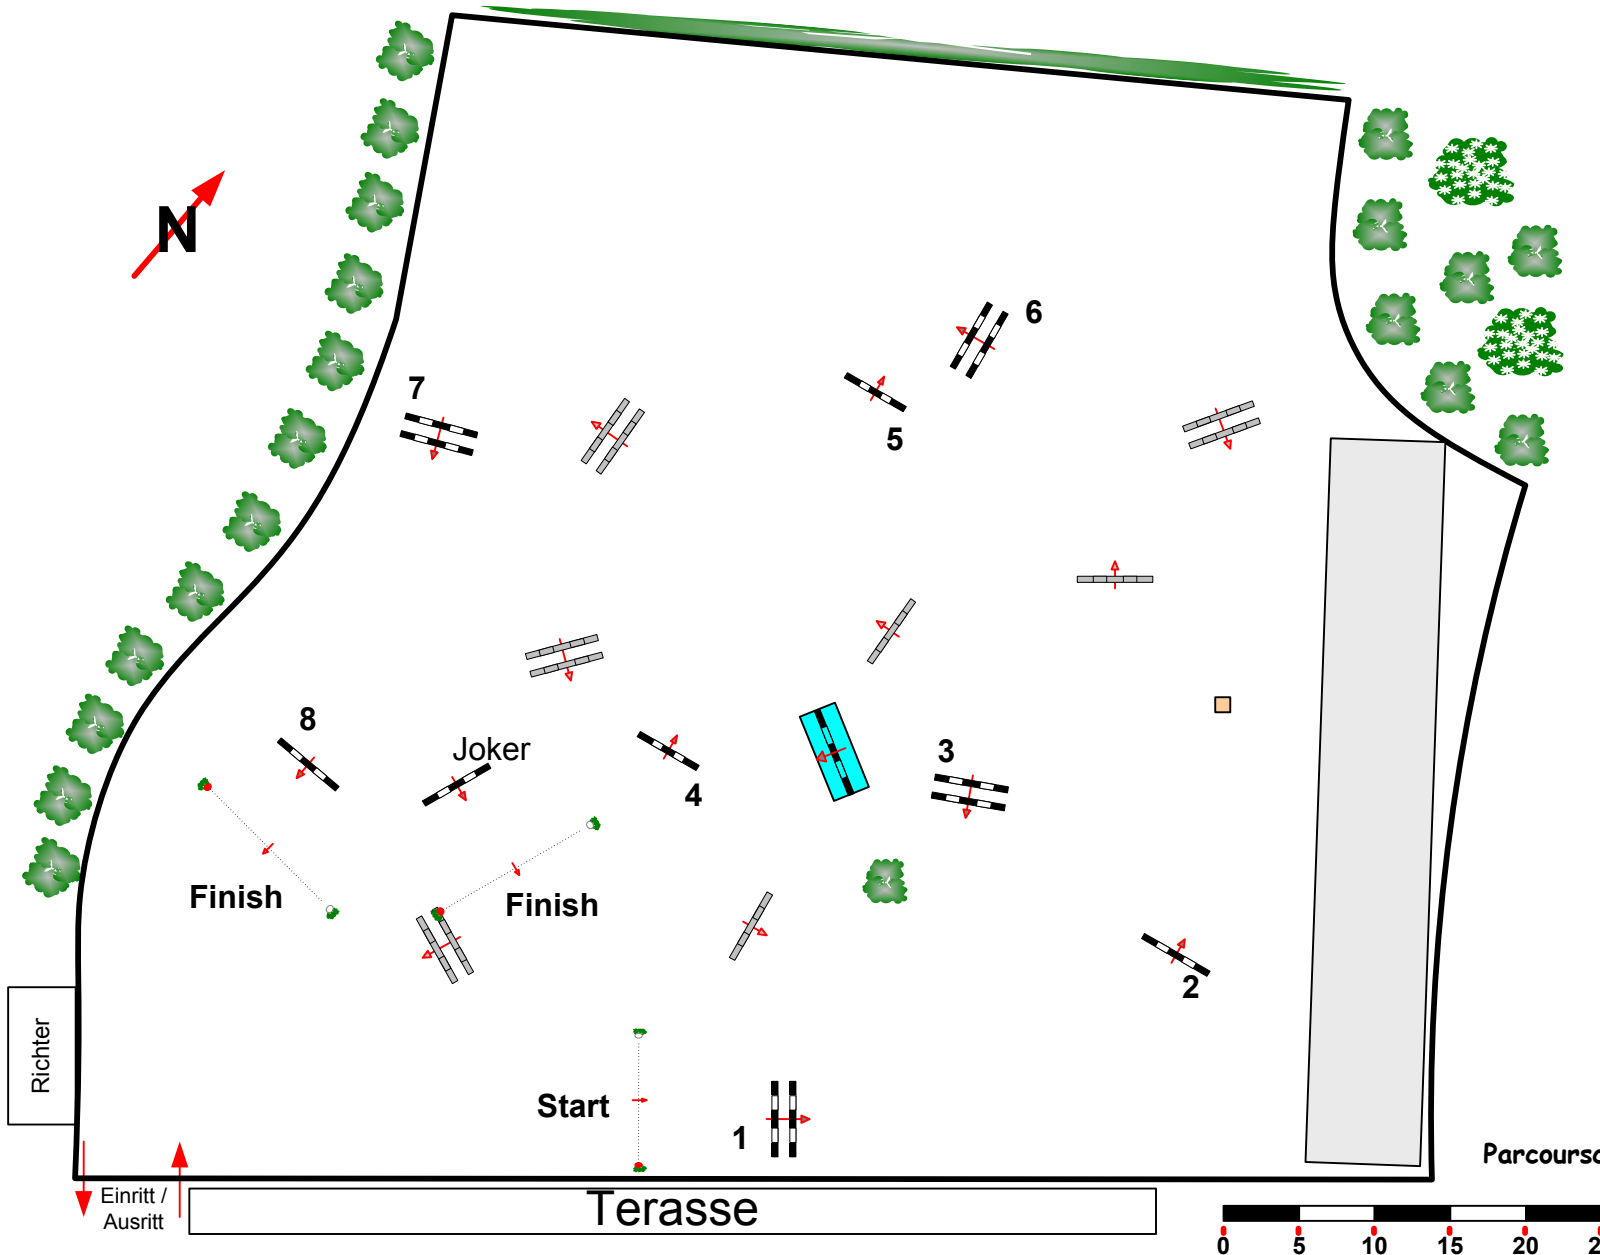

# CSI-A ch/Jun/YR/P Eschweiler Masters 19.-22.04.2012

Class No.: **08**

Juniors

Accumulator Competition

Freitag, 20. April 2012

Start: 9:00

Table: A  
National RG:  
FEI RG / Art. 269.1.2.3.5  
Height: 1,30 m

Speed: 375 m/min

Length: 310 m  
Time allowed: 50 sec  
Time limit: 100 sec

2nd Phase:

Length: 0 m  
Time allowed: 0 sec  
Time limit: 0 sec

Parcourschefs: Christa Heibach