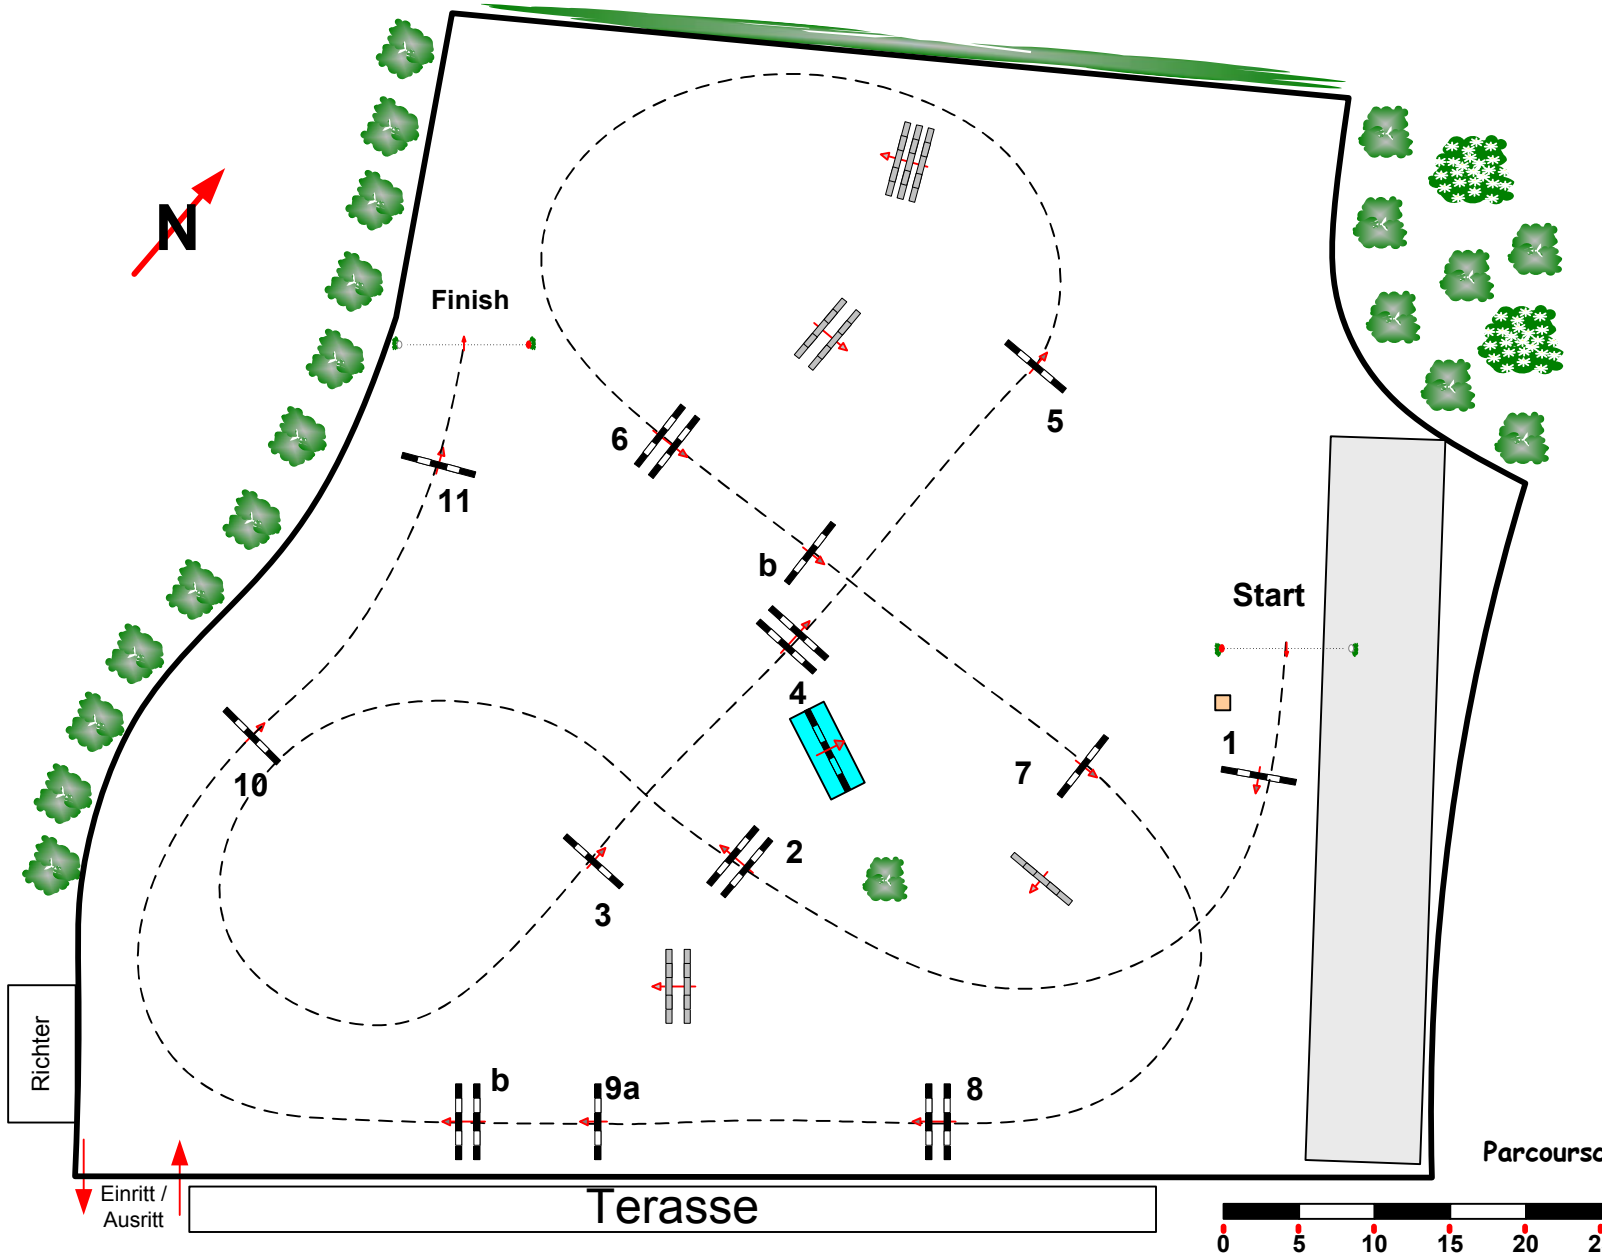

CSI-A ch/Jun/YR/P Eschweiler

Masters 19.-22.04.2012

Class No.: **10**

Juniors

Competition against the clock

Samstag, 21. April 2012

Start: 15:00

Table: A
National RG:
FEI RG / Art. 238.2.1
Height: 1,35 m

Speed: 375 m/min

Length: 430 m
Time allowed: 69 sec
Time limit: 138 sec

2nd Phase:

Length: 0 m
Time allowed: 0 sec
Time limit: 0 sec

Parcourschefs: Christa Heibach