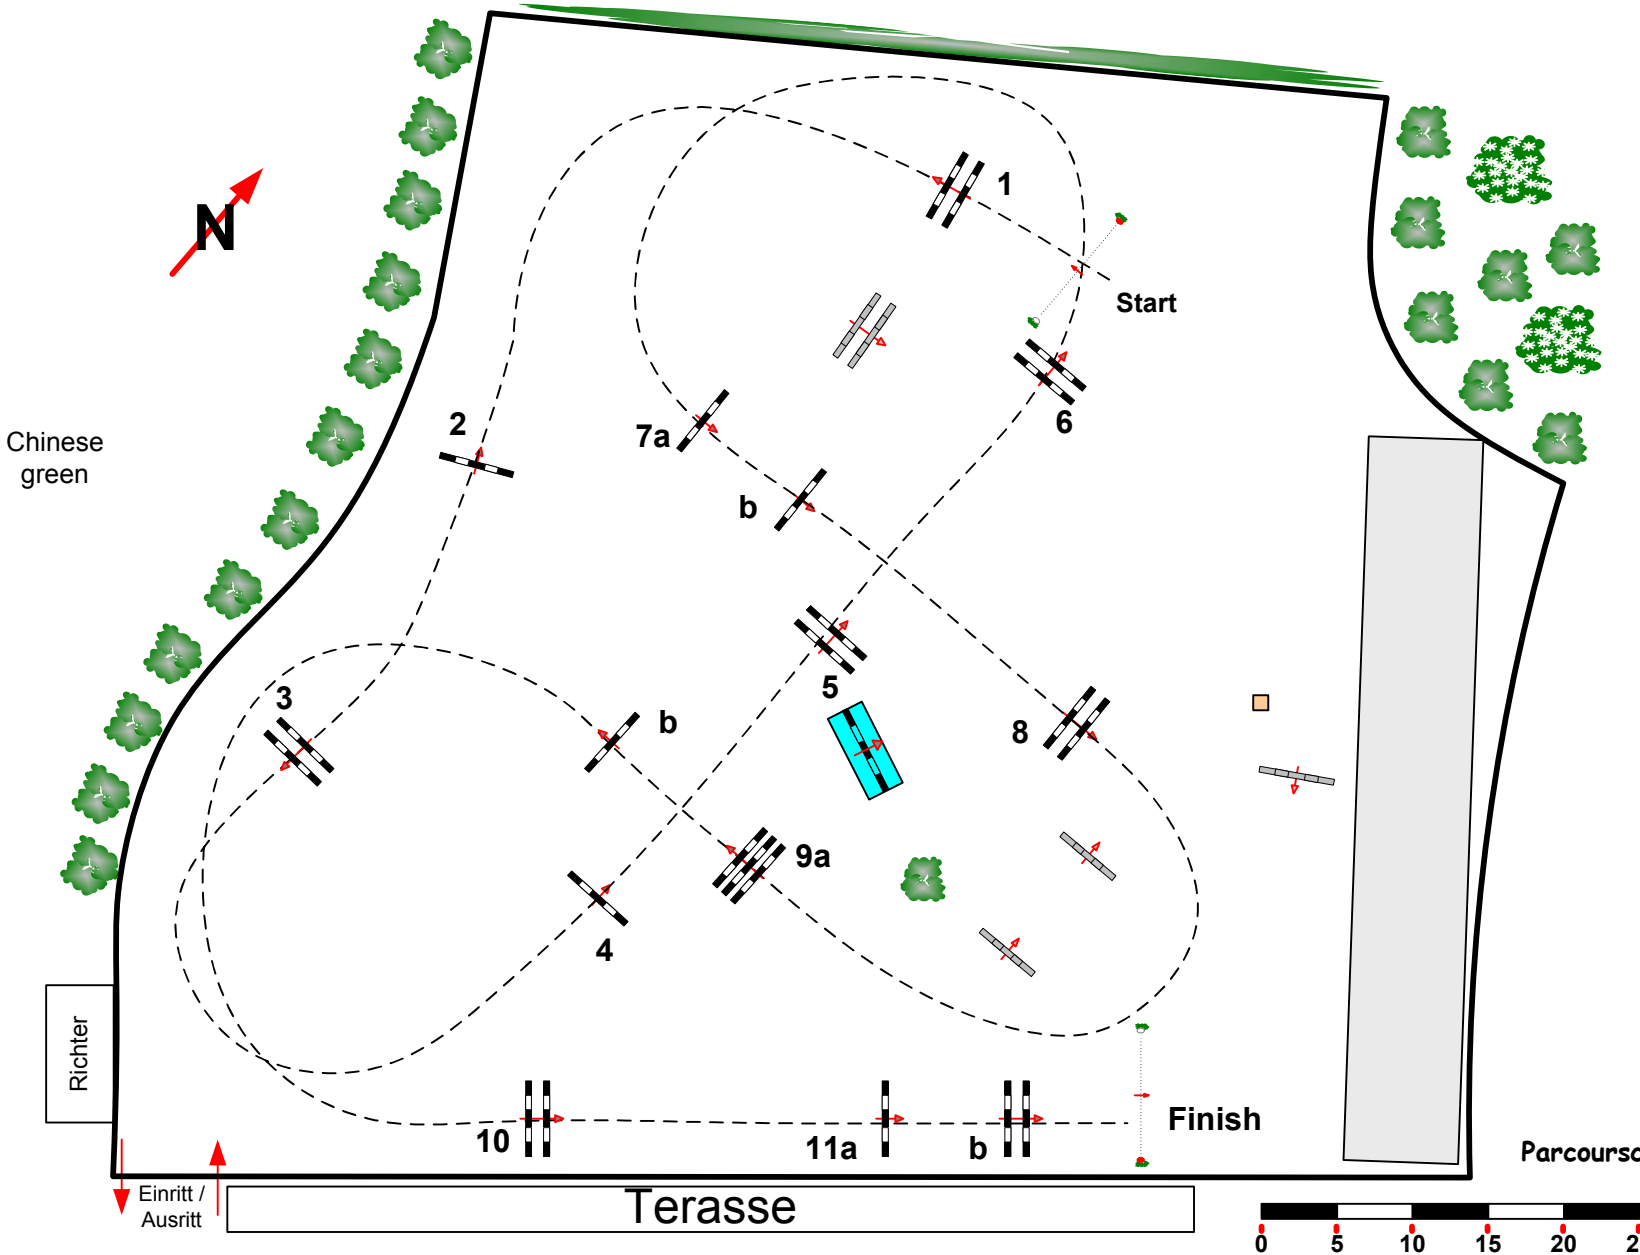

## Masters 19.-22.04.2012

Class No.: **11**

Small Grand Prix Jun.

Competition against the clock

Samstag, 21. April 2012

Start: 10:30

Table: A  
National RG:  
FEI RG / Art. 238.2.1  
Height: 1,35 m

Speed: 375 m/min

Length: 460 m  
Time allowed: 74 sec  
Time limit: 148 sec

2nd Phase:

Length: 0 m  
Time allowed: 0 sec  
Time limit: 0 sec

Parcourschefs: Christa Heibach