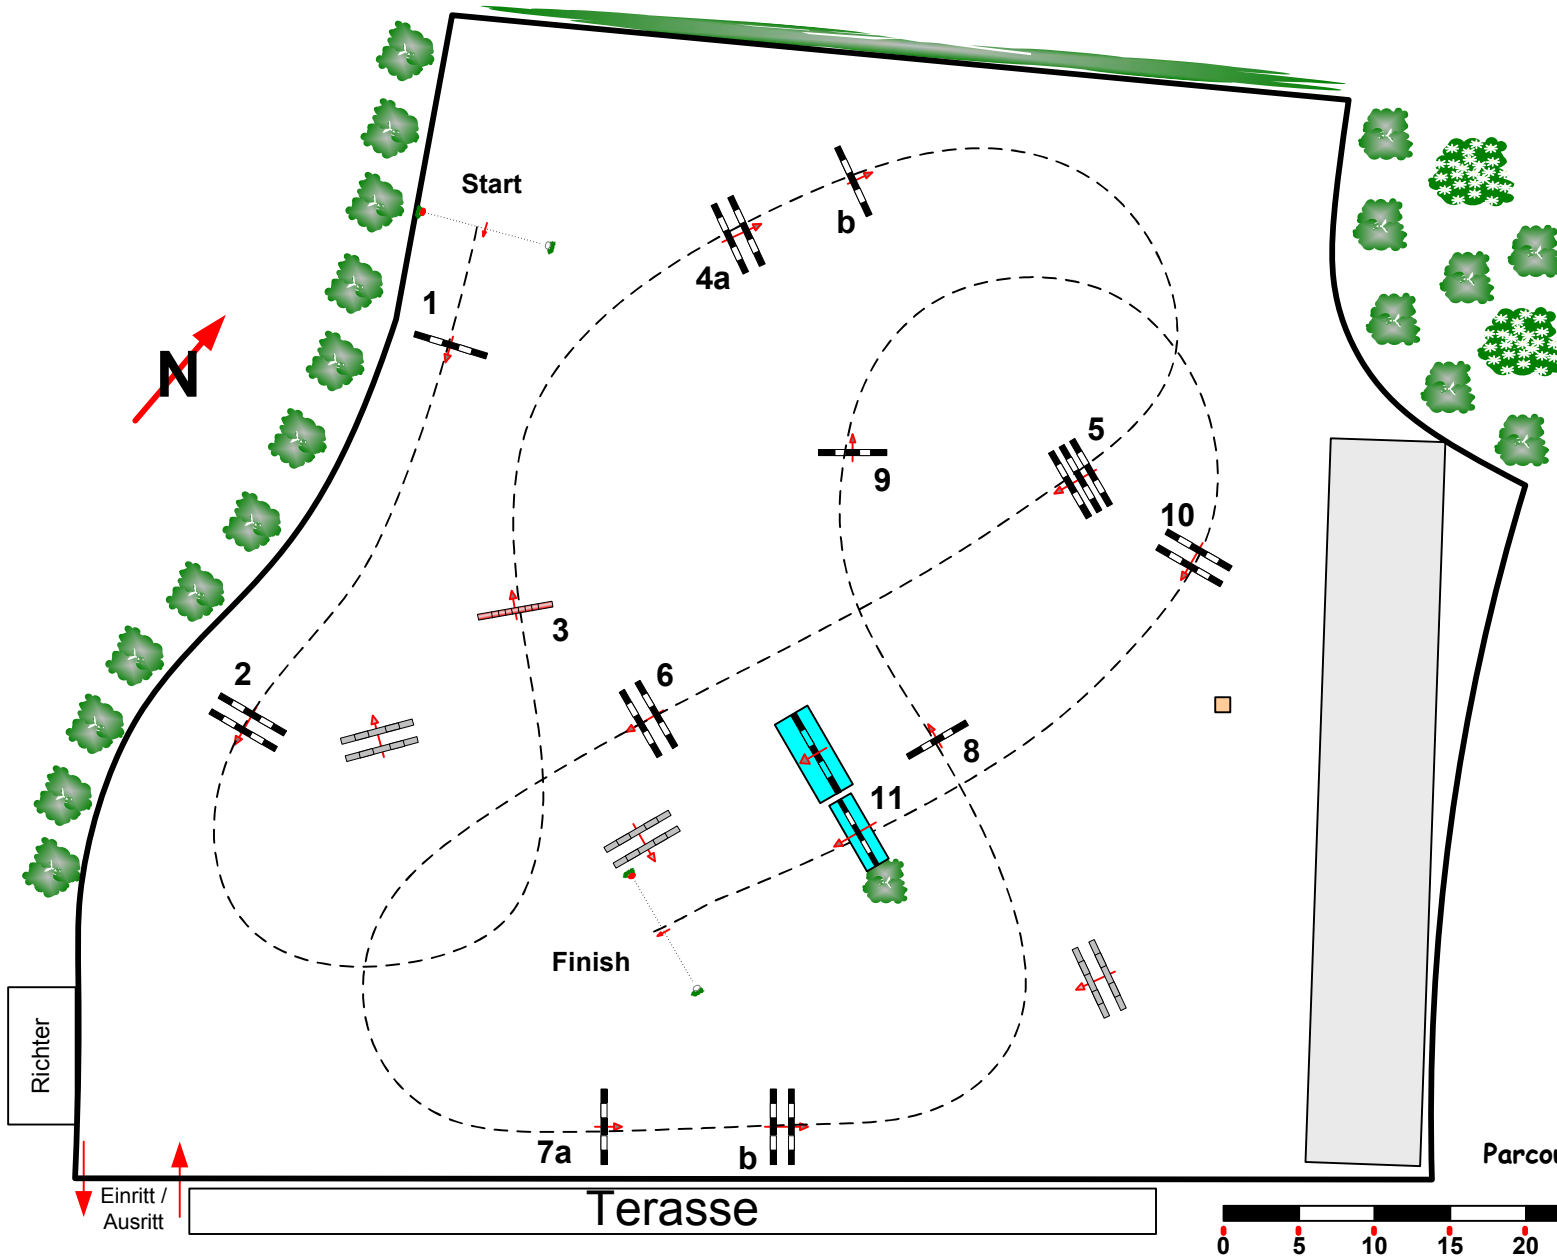

CSI-A ch/Jun/YR/P Eschweiler

Masters 19.-22.04.2012

Class No.: **13**

Young Riders

Competition against the clock

Donnerstag, 19. April 2012

Start: 17:15

Table: A
National RG:
FEI RG / Art. 238.2.1
Height: 1,35 m

Speed: 350 m/min

Length: 430 m
Time allowed: 74 sec
Time limit: 148 sec

1st Jump-off:

Length: 0 m
Time allowed: 0 sec
Time limit: 0 sec

Parcourschefs: Christa Heibach