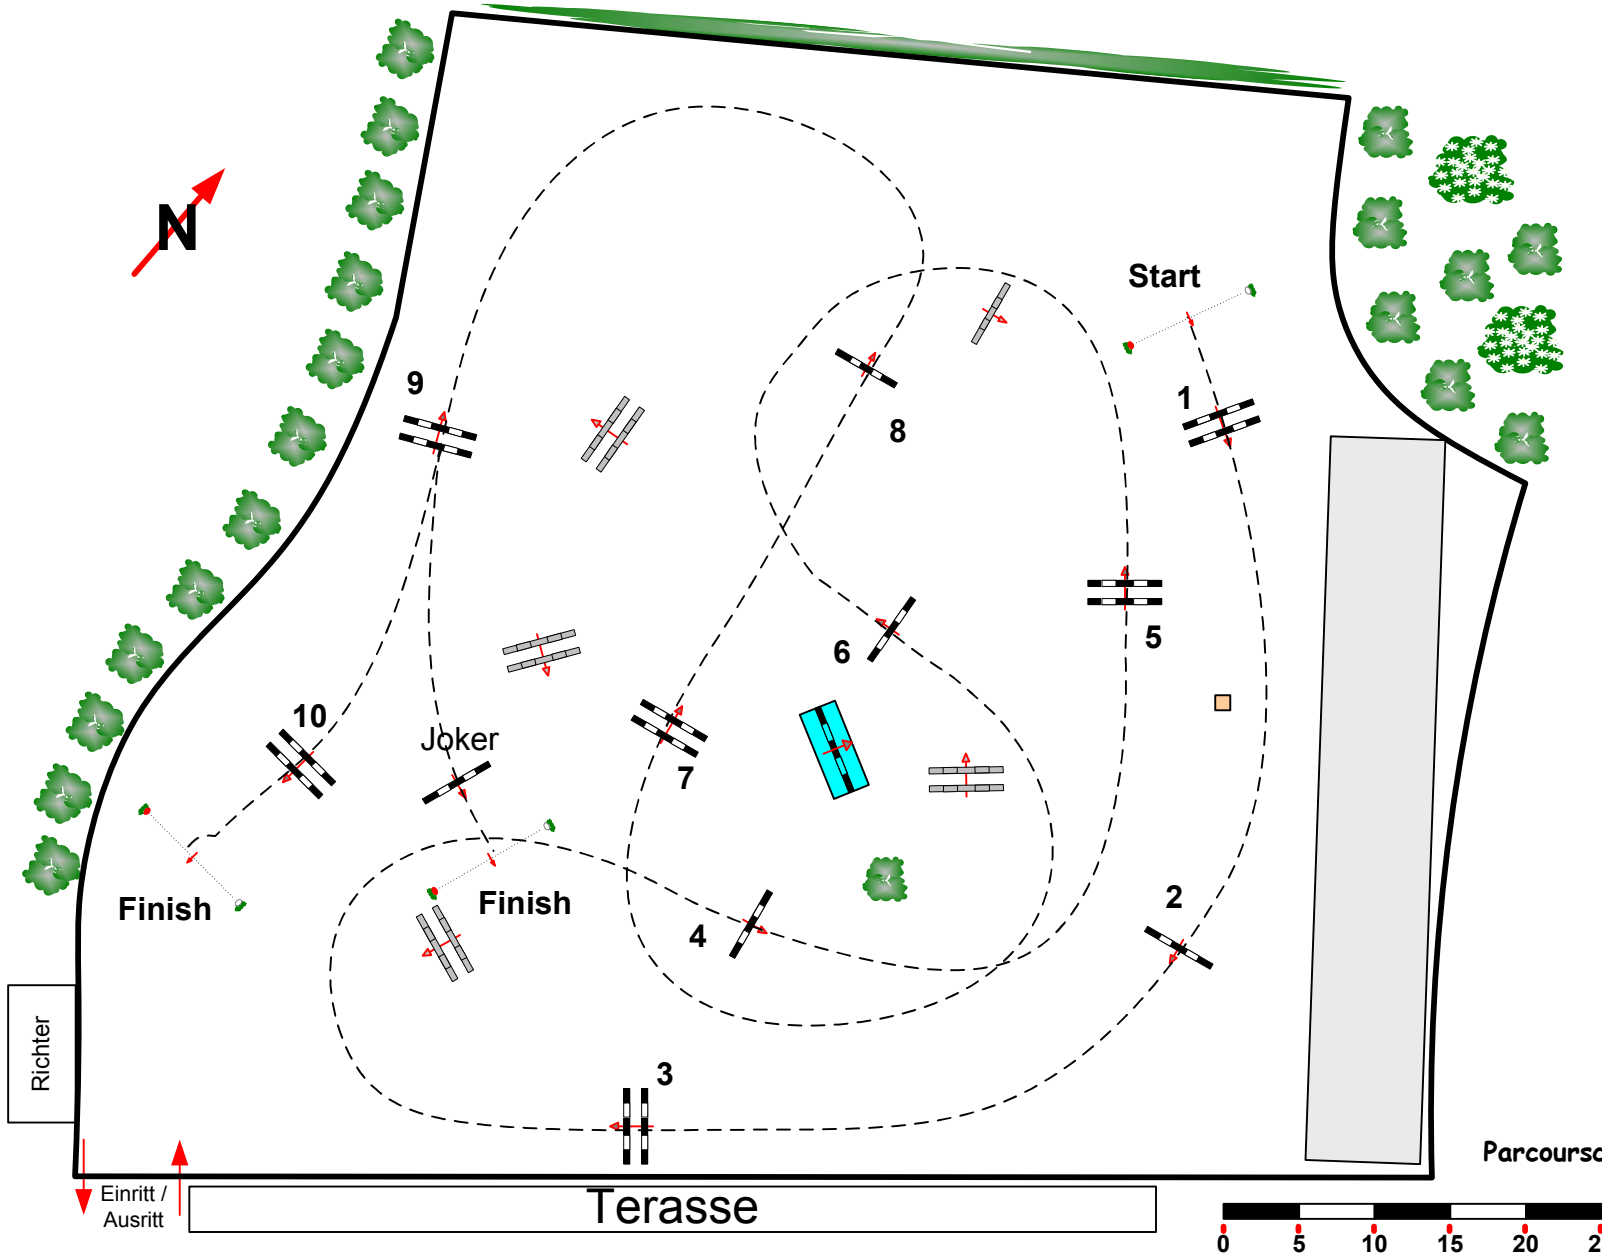

CSI-A ch/Jun/YR/P Eschweiler

Masters 19.-22.04.2012

Class No.: **14**

Young Riders

Accumulator Competition

Freitag, 20. April 2012

Start: 10:30

Table: A
National RG:
FEI RG / Art. 269.1.2.3.5
Height: 1,35 m

Speed: 375 m/min

Length: 440 m
Time allowed: 71 sec
Time limit: 142 sec

2nd Phase:

Length: 0 m
Time allowed: 0 sec
Time limit: 0 sec

Parcourschefs: Christa Heibach