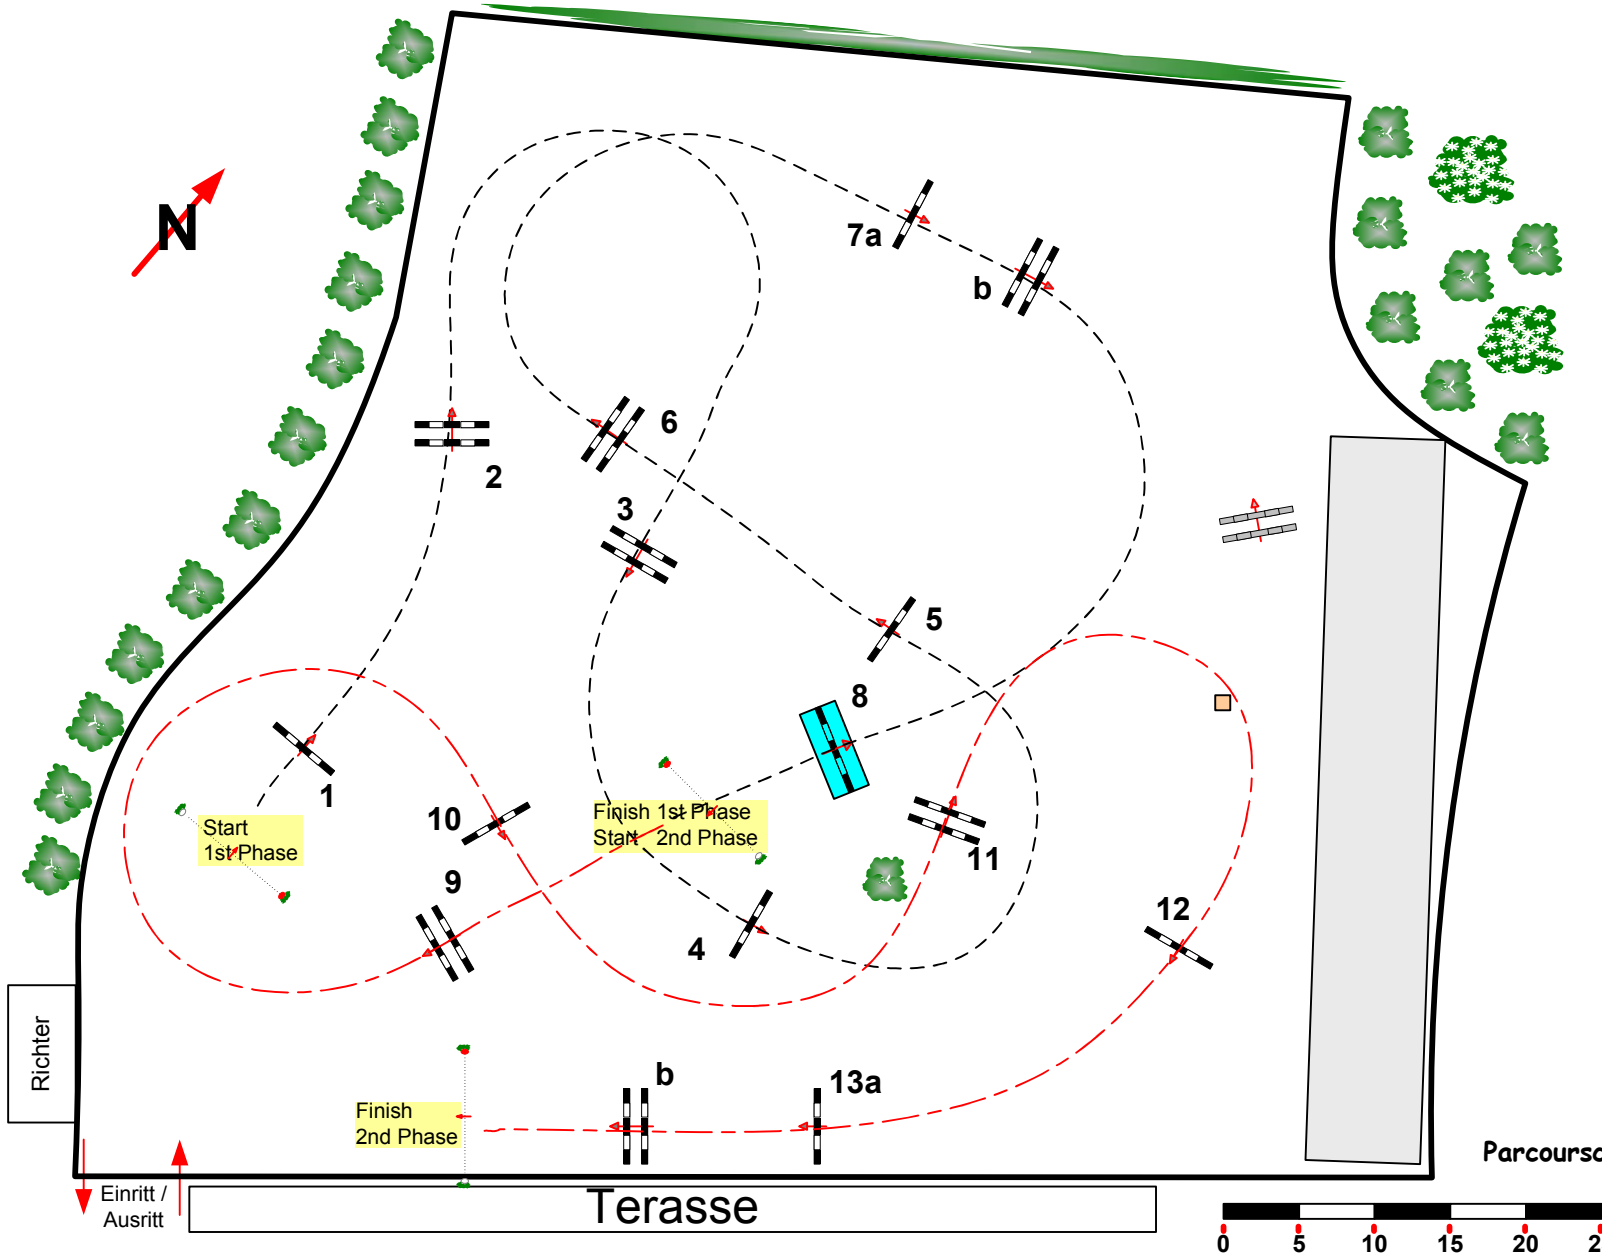

CSI-A ch/Jun/YR/P Eschweiler

Masters 19.-22.04.2012

Class No.: **15**

Young Riders

Competition in two Phases

Freitag, 20. April 2012

Start: 18:30

Table: A
National RG:
FEI RG / Art. 274.5.3
Height: 1,35 m

Speed:	375 m/min
Length:	320 m
Time allowed:	52 sec
Time limit:	104 sec

2nd Phase:	
9-13b	
Length:	230 m
Time allowed:	37 sec
Time limit:	74 sec

Parcourschefs: Christa Heibach