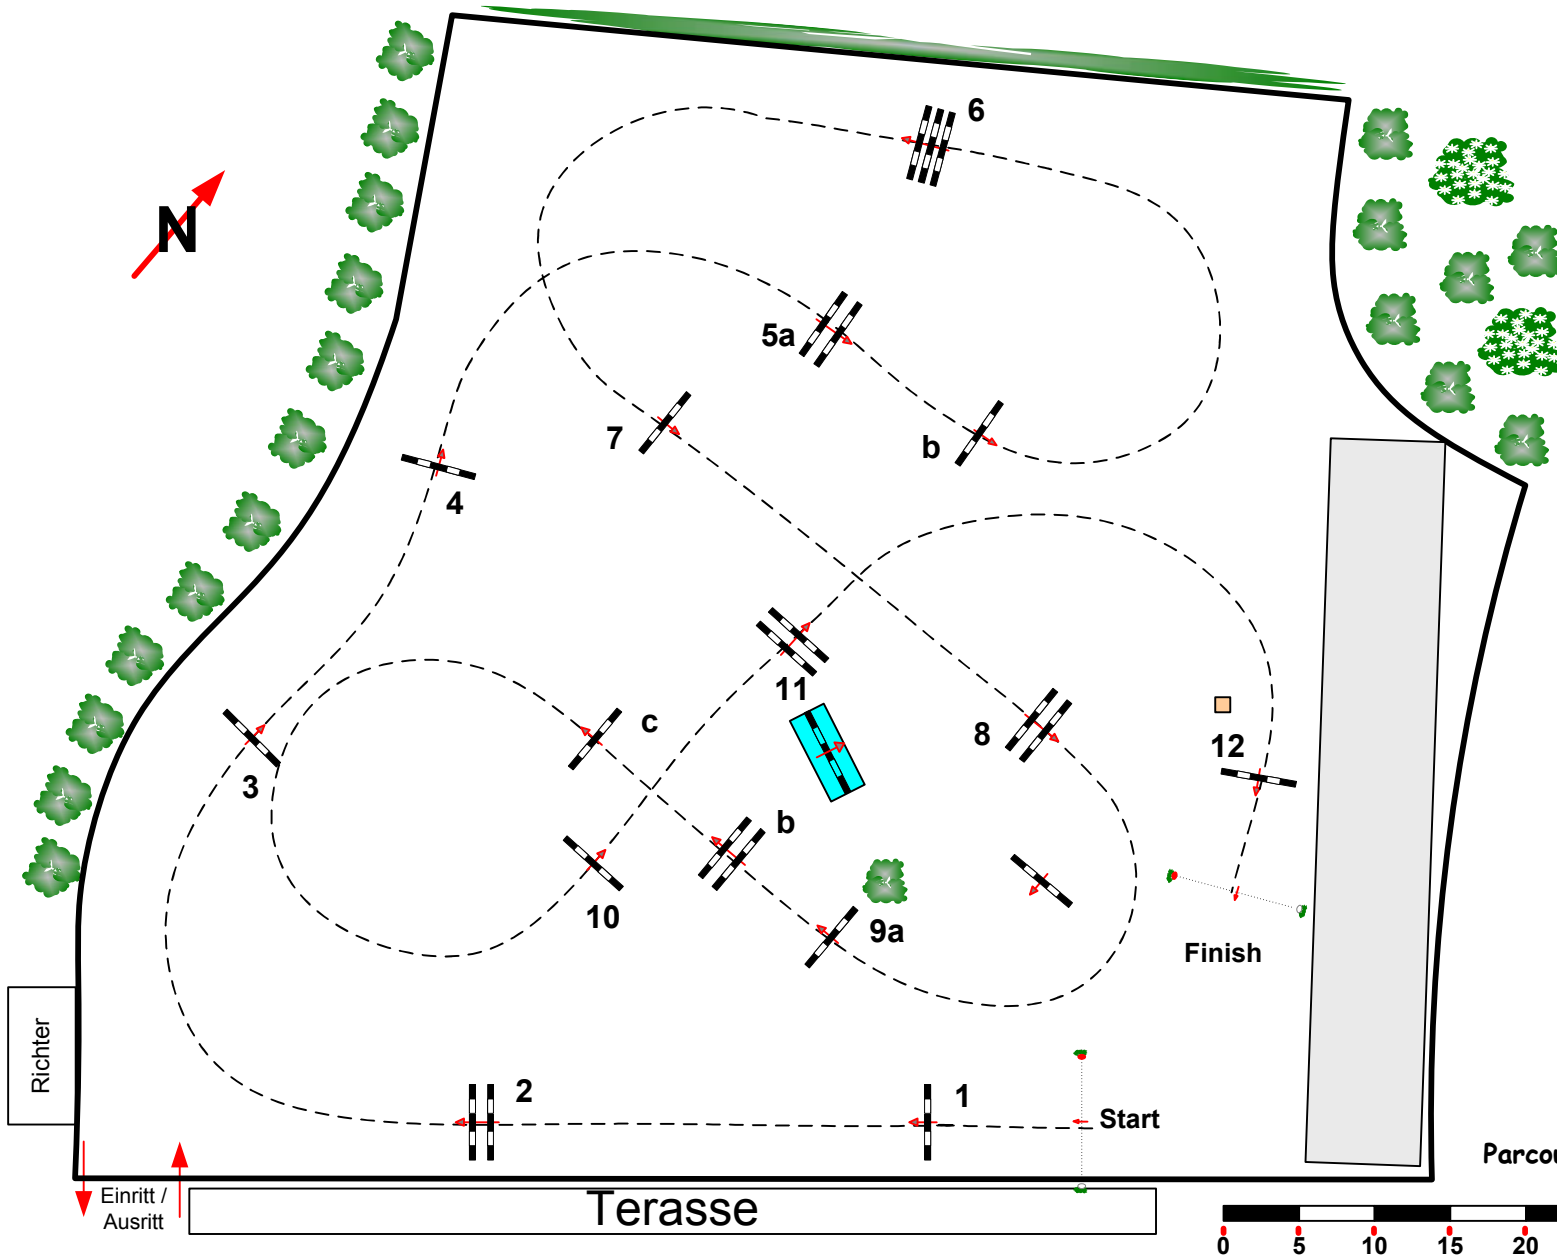

CSI-A ch/Jun/YR/P Eschweiler

Masters 19.-22.04.2012

Class No.: **17**

Grand Prix YR

Competition against the clock

Samstag, 21. April 2012

Start: 12:30

Table: A
National RG:
FEI RG / Art. 238.2.1
Height: 1,40 m

Speed: 375 m/min

Length: 480 m
Time allowed: 77 sec
Time limit: 154 sec

2nd Phase:

Length: 0 m
Time allowed: 0 sec
Time limit: 0 sec

Parcourschefs: Christa Heibach