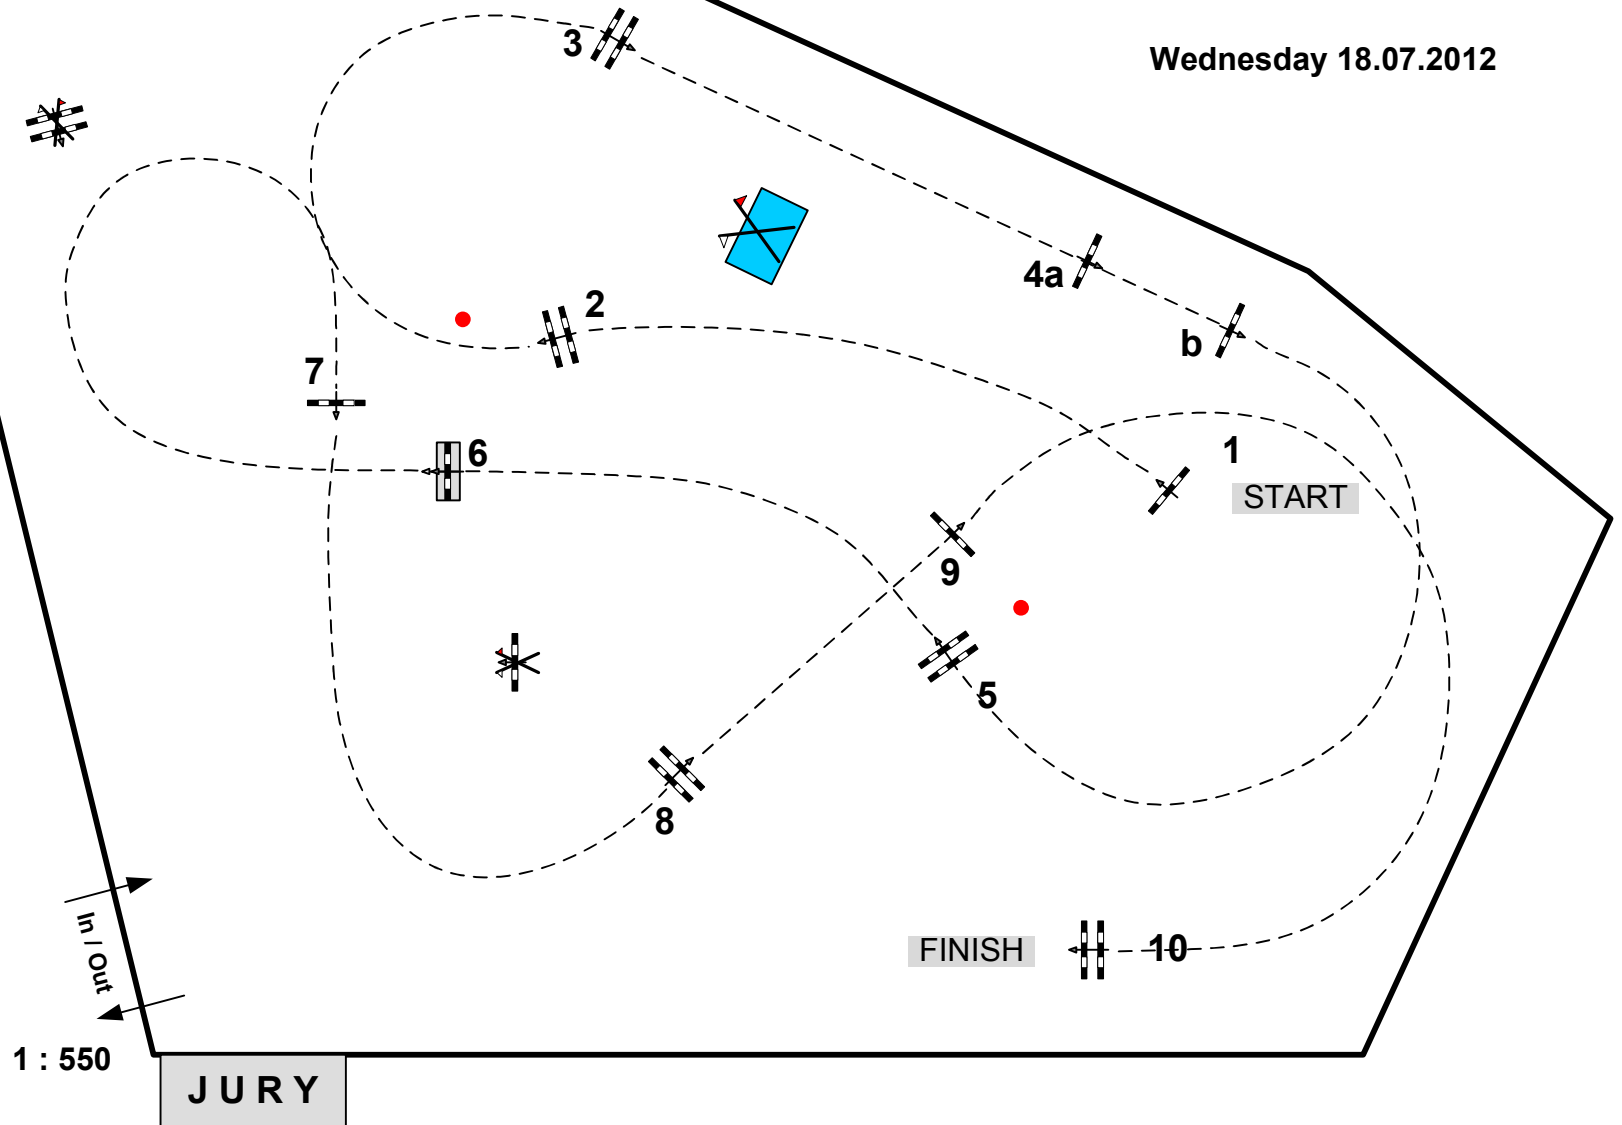

CSI**

Summermeeting Gera 2012

DKB

GERA
SUMMER
MEETING

Table: A
National RG:
FEI RG / Art. 238.2.1
Height: 1,35 m

Speed: 350 m/min

Length: 440 m
Time allowed: 76 sec
Time limit: 152 sec

Obstacles: 10
Efforts: 11
Penalty sec
Closed combination:

1st Jump-off:

Length: 0 m
Time allowed: 0 sec
Time limit: 0 sec

1

Silver Tour

Competition against the clock

Wednesday 18.07.2012

Course Designer
Christian Wiegand (GER)
Wolfgang Meyer (GER)