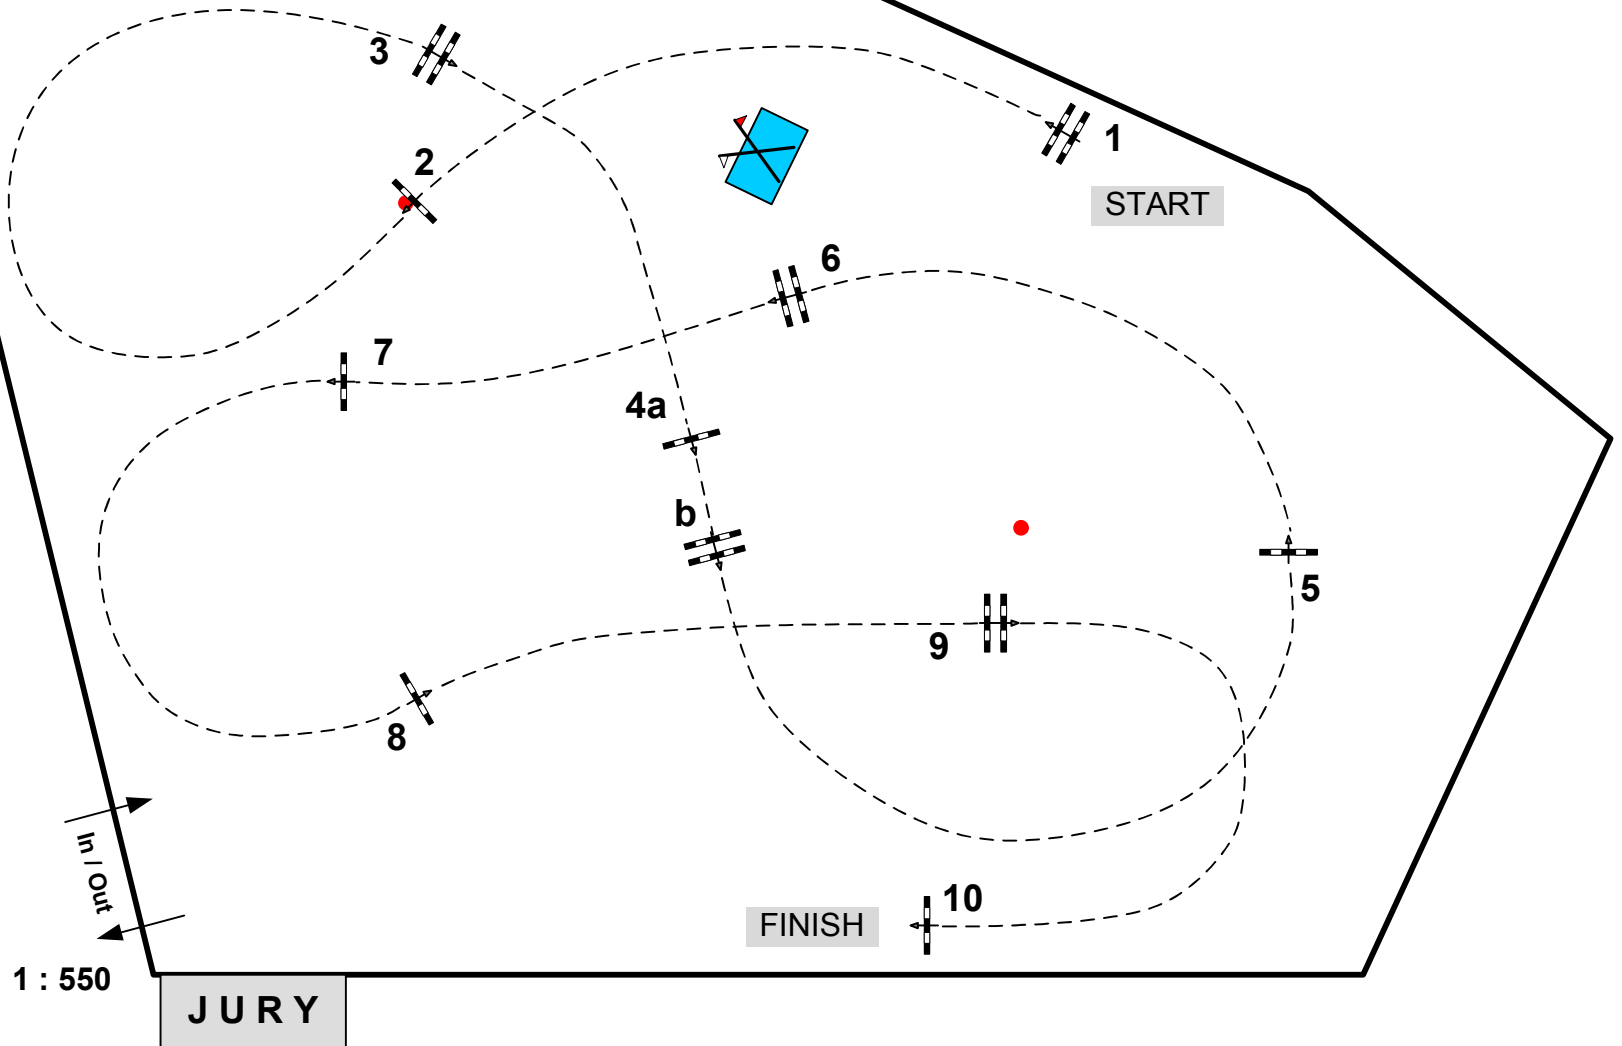

CSI**

Summermeeting Gera 2012

DKB

GERA
SUMMER
MEETING

Table: C
National RG:
FEI RG / Art. 239/263
Height: 1,45 m

Speed: 350 m/min

Length: 500 m
Time allowed: 000 sec
Time limit: 120 sec

Obstacles: 10
Efforts: 11

3

Silver Tour

Speed and Handiness

Friday 20.07.2012

Course Designer
Christian Wiegand (GER)
Wolfgang Meyer (GER)