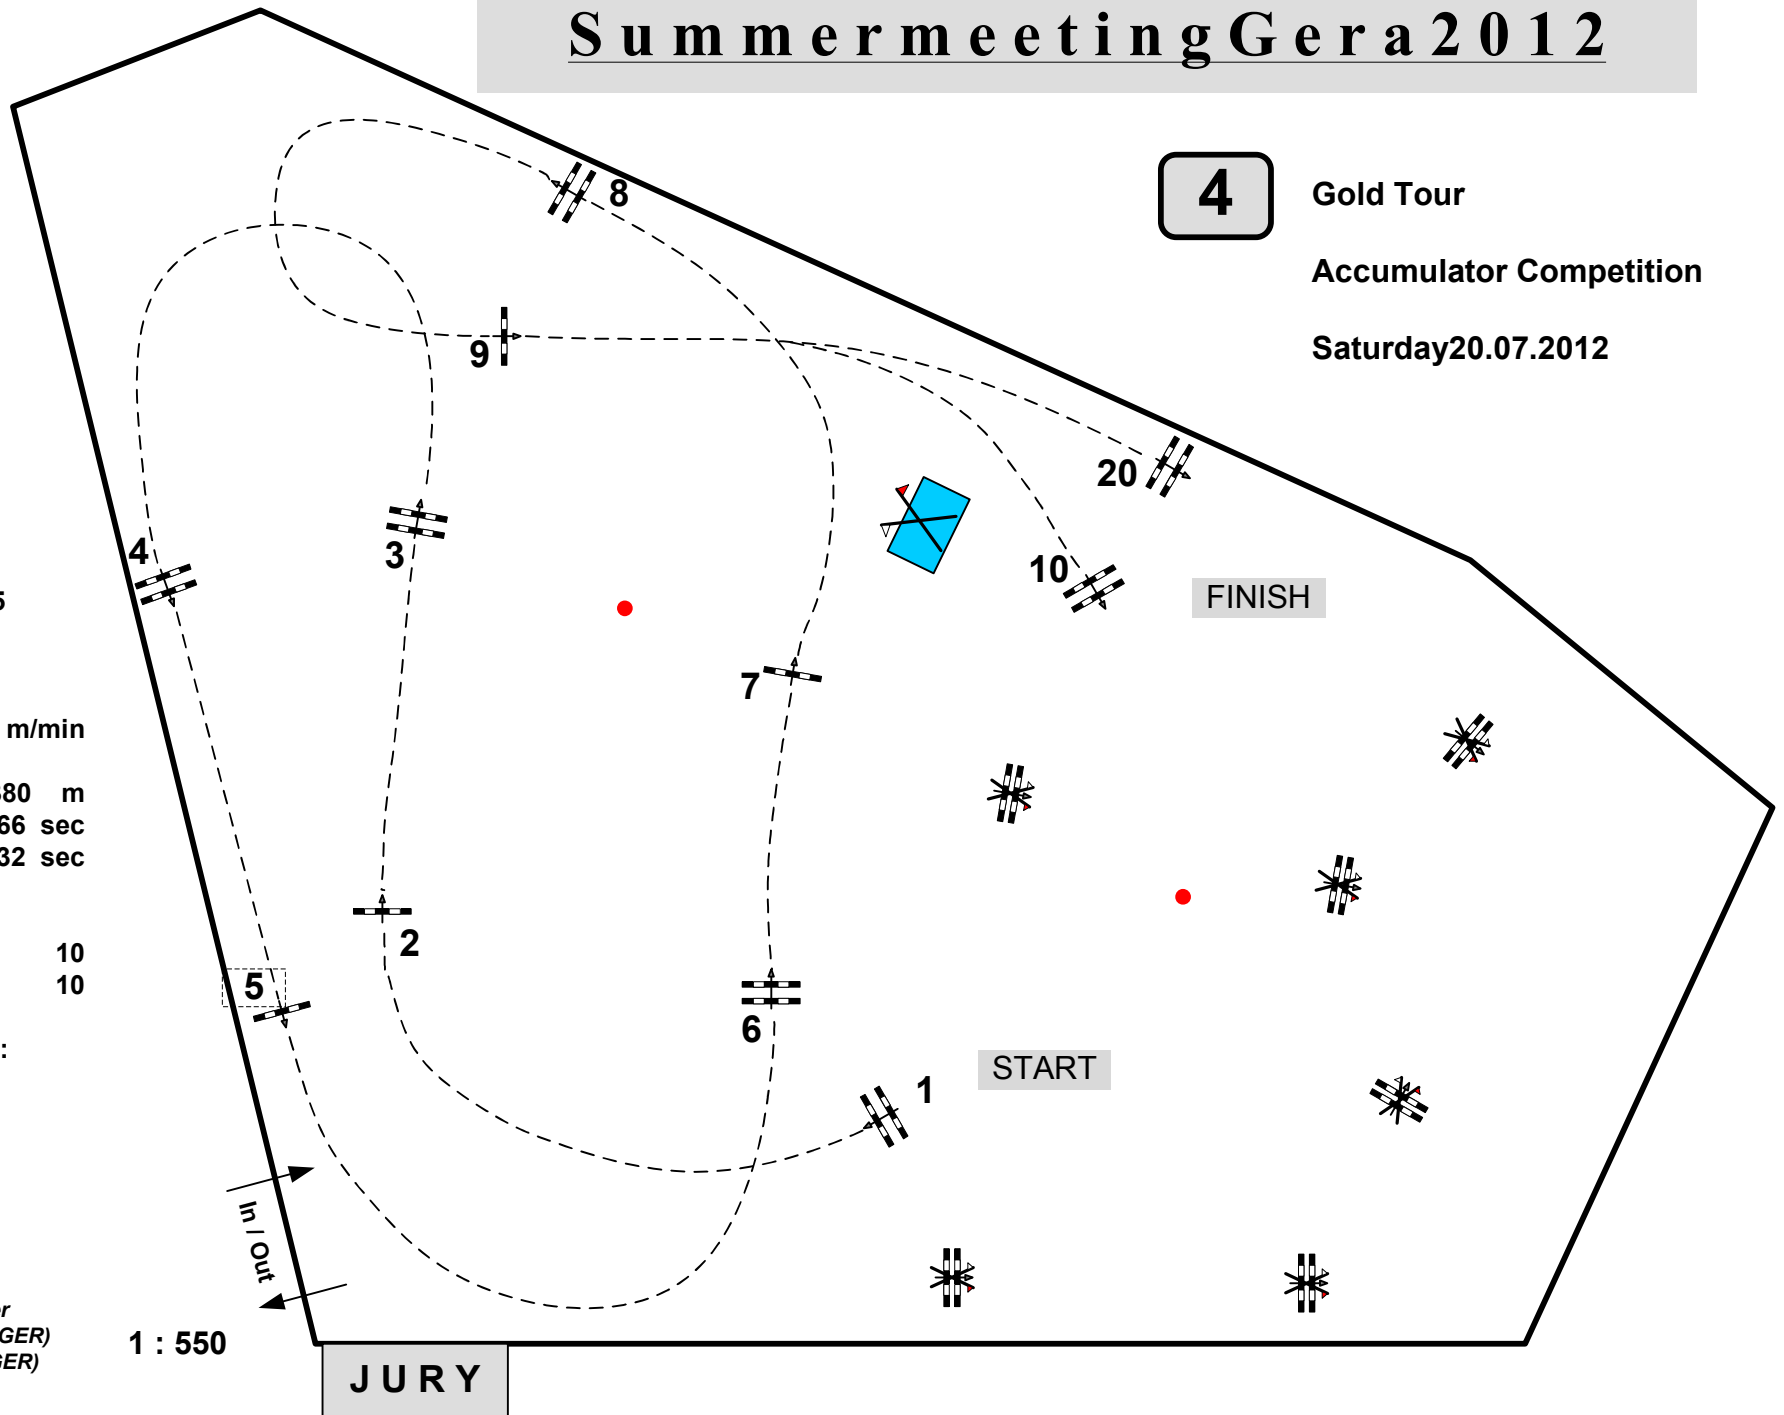

# Summermeeting Gera 2012

**4**

Gold Tour

Accumulator Competition

Saturday 20.07.2012

Table: A  
National RG:  
FEI RG / Art. 269/215  
Height: 1,45 m

Speed: 350 m/min

Length: 380 m

Time allowed: 66 sec

Time limit: 132 sec

Obstacles: 10

Efforts: 10

Penalty sec

Closed combination:

Course Designer  
Christian Wiegand (GER)  
Wolfgang Meyer (GER)

1 : 550