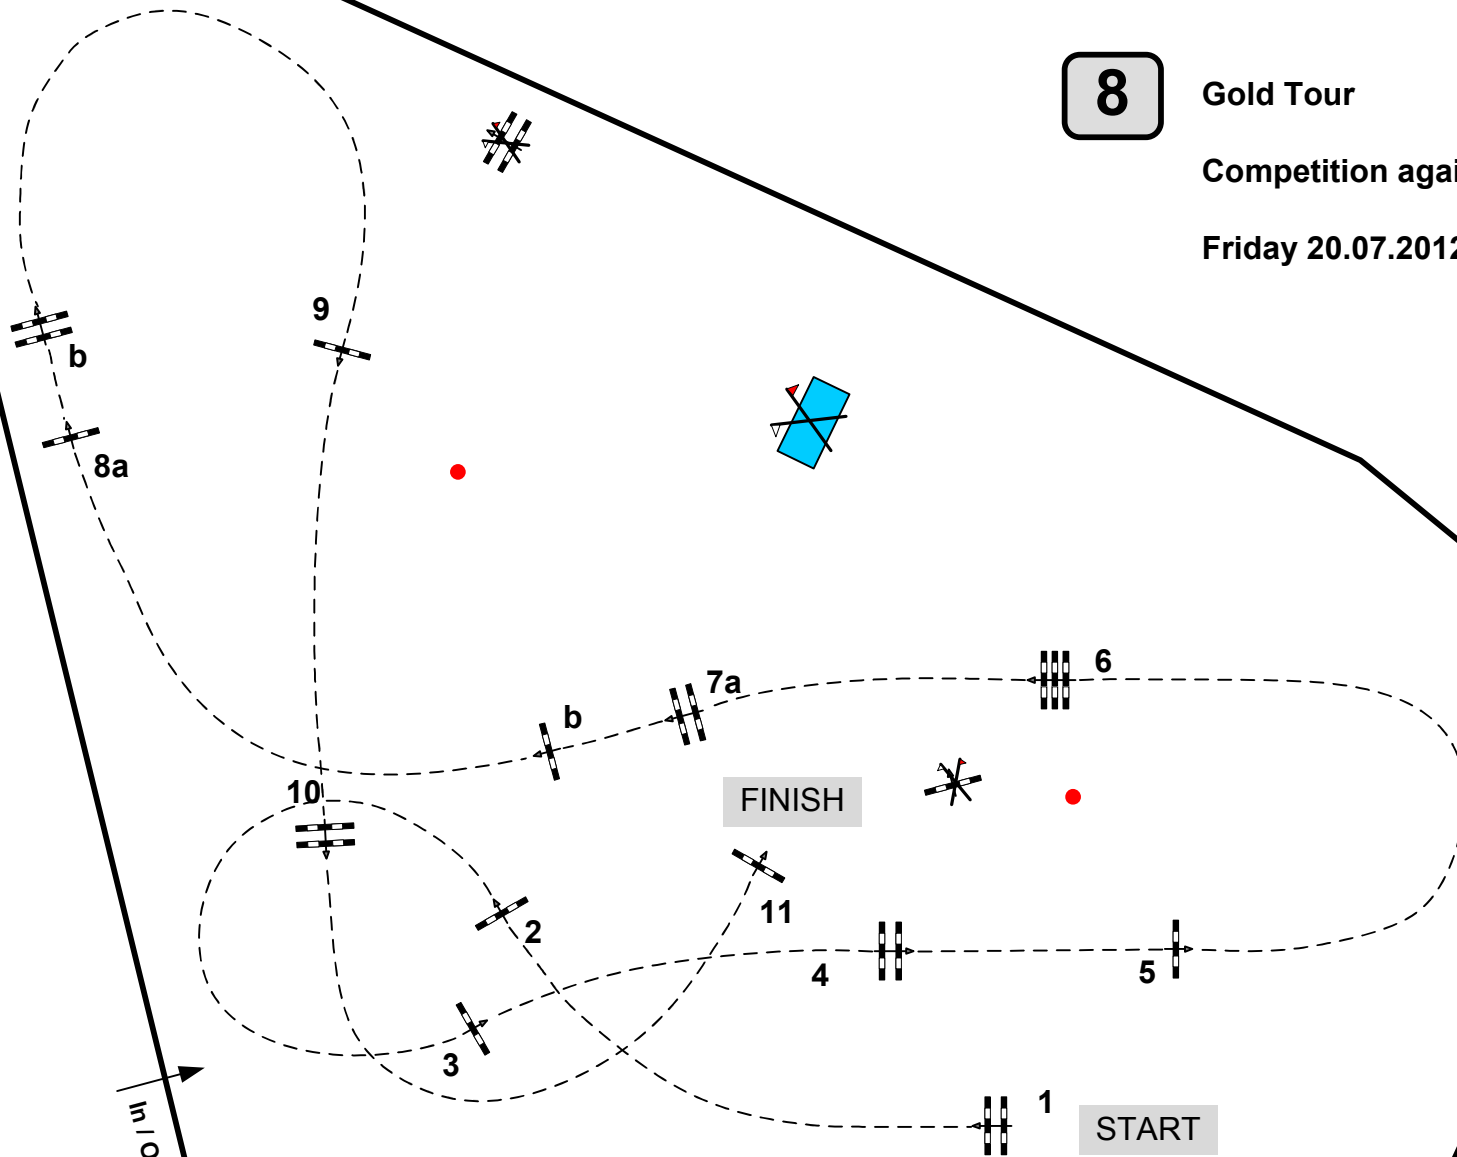

Table: A
National RG:
FEI RG / Art. 238.2.1
Height: 1,45 m

Speed: 350 m/min

Length: 410 m
Time allowed: 71 sec
Time limit: 142 sec

Obstacles: 10
Efforts: 12

1 : 550

JURY

START

FINISH