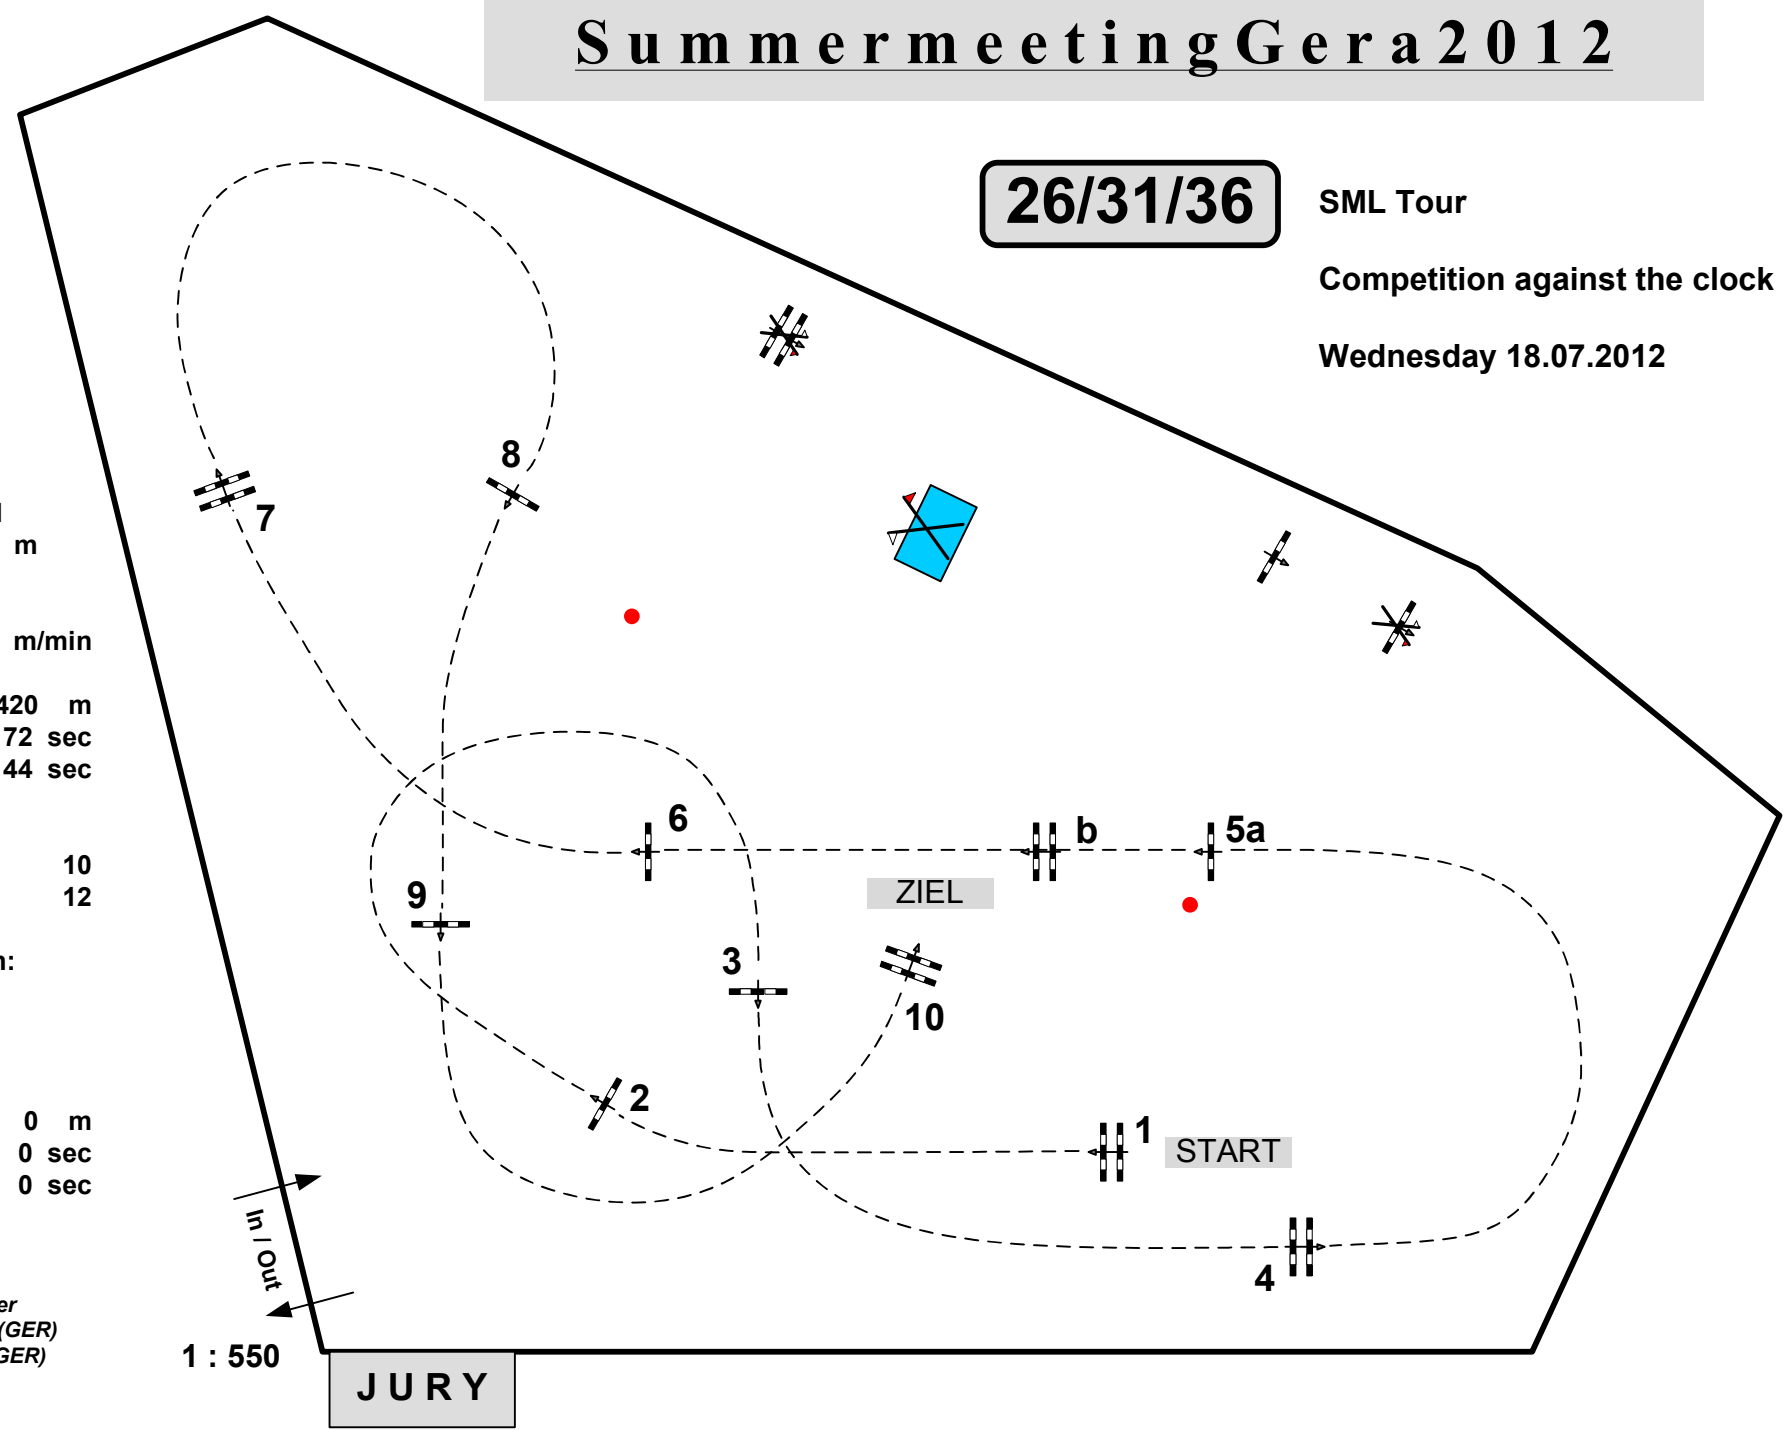

CSI**

Summermeeting Gera 2012

26/31/36

SML Tour
Competition against the clock
Wednesday 18.07.2012

Table: A
National RG:
FEI RG / Art. 238.2.1
Height: 115/125/135 m

Speed: 350 m/min
Length: 420 m
Time allowed: 72 sec
Time limit: 144 sec

Obstacles: 10
Efforts: 12
Penalty sec
Closed combination:

1st Jump-off:
Length: 0 m
Time allowed: 0 sec
Time limit: 0 sec

Course Designer
Christian Wiegand (GER)
Wolfgang Meyer (GER)

1 : 550

JURY