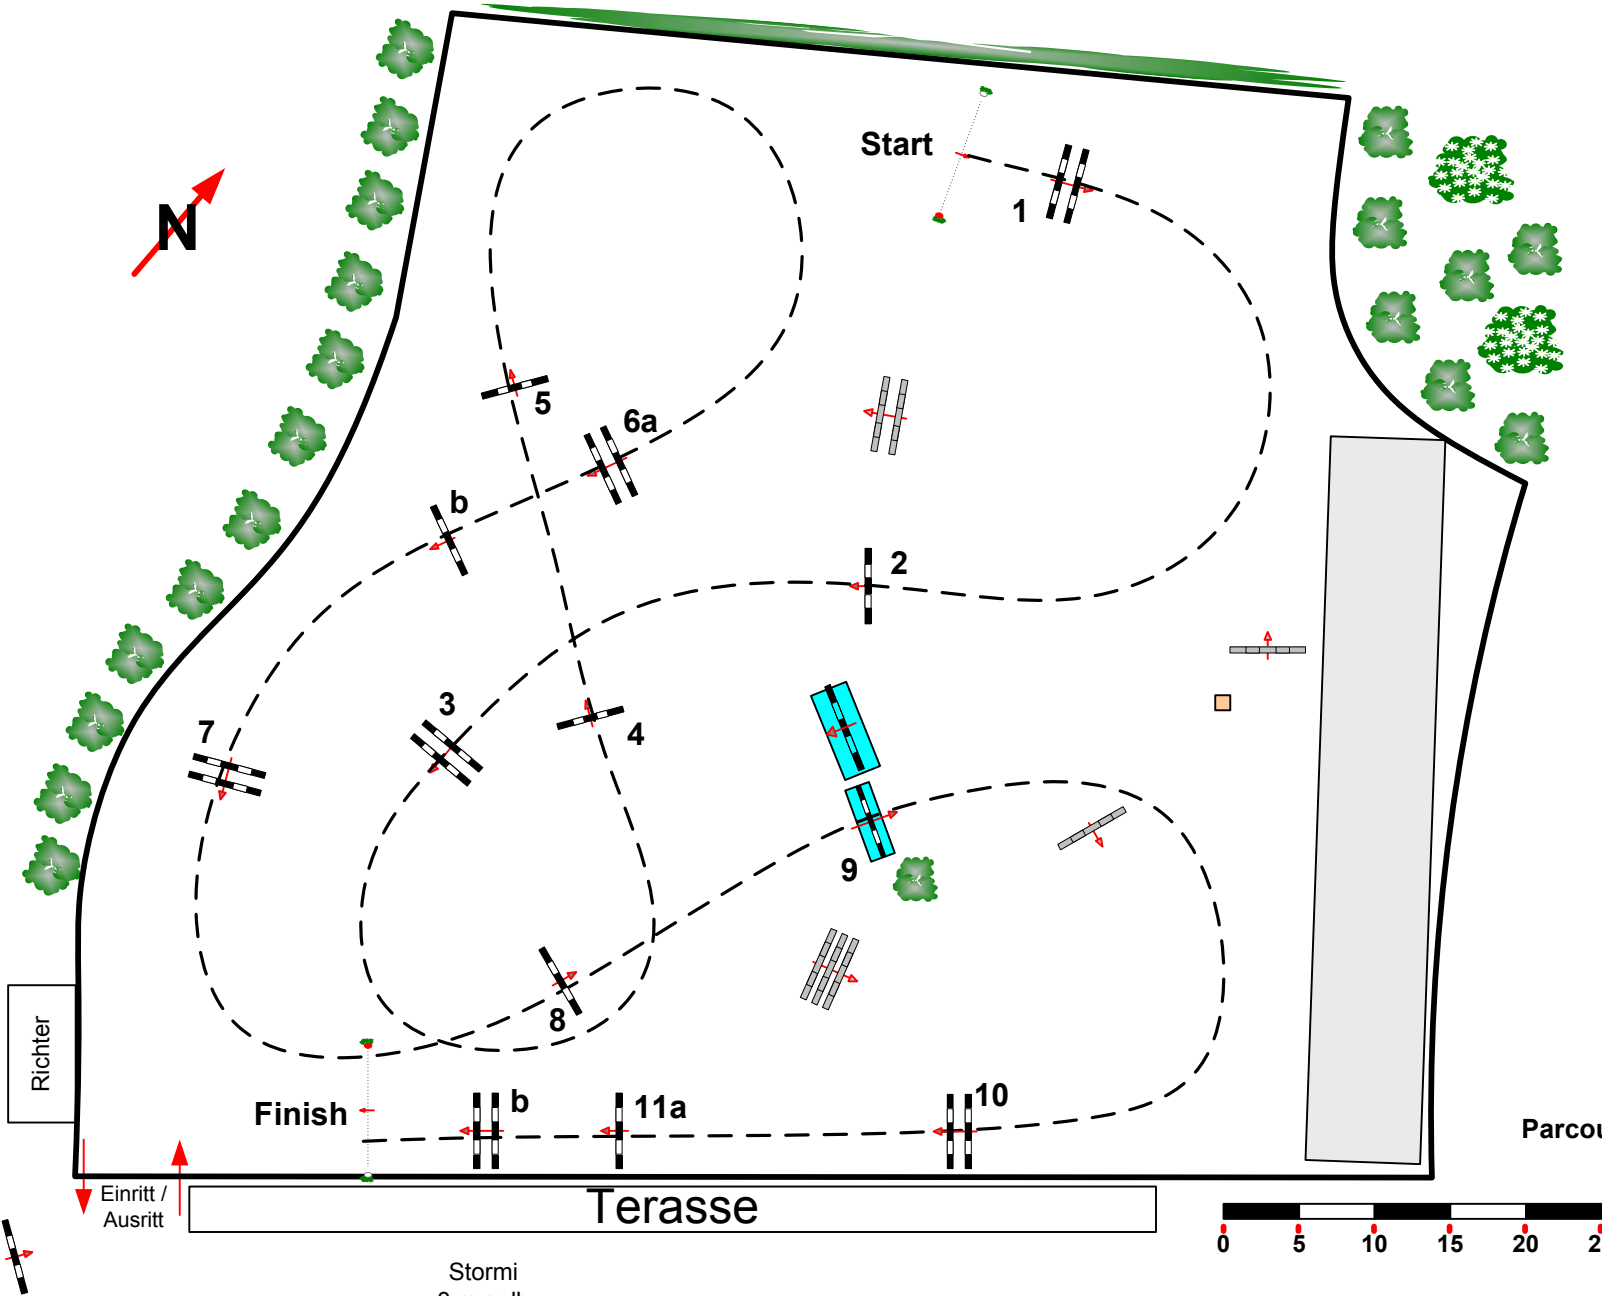

CSI-A ch/Jun/YR/P Eschweiler

Masters 19.-22.04.2012

Class No.: **01**

Small Tour

Competition against the clock

Mittwoch, 25. April 2012

Start: 13:00

Table: A
National RG:
FEI RG / Art. 238.2.1
Height: 1,25 m

Speed: 375 m/min

Length: 440 m
Time allowed: 71 sec
Time limit: 142 sec

1st Jump-off:

Length: 0 m
Time allowed: 0 sec
Time limit: 0 sec

Parcourschef: Arno Gego, Aachen/GER