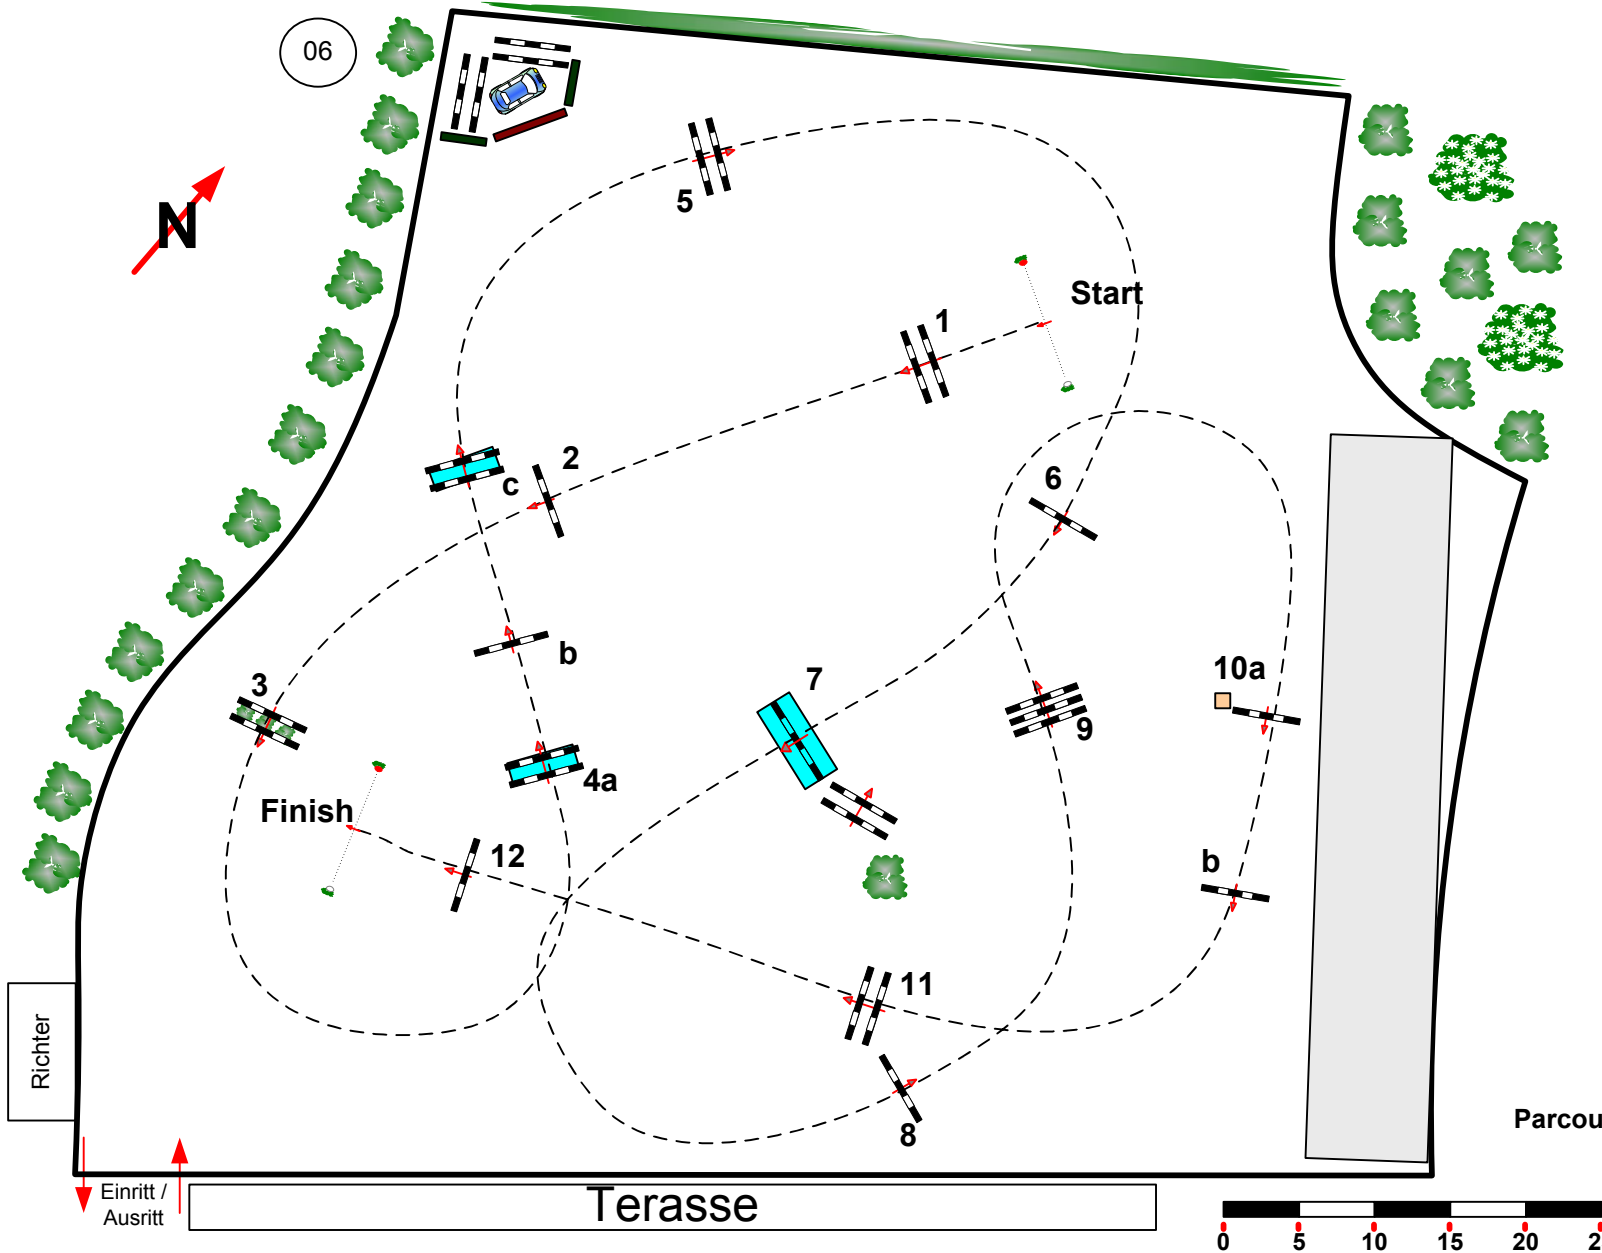

# CSI 2\* / CSI 1\* YH Eschweiler Masters 26.-29.04.2012

Class No.: **05**

1. Qualifier for GP

Competition against the clock

Donnerstag, 26. April 2012

Start: 14:00

Table: A  
National RG:  
FEI RG / Art. 238.2.1  
Height: 1,40 m

Speed: 375 m/min

Length: 430 m  
Time allowed: 69 sec  
Time limit: 138 sec

2nd Phase:

Length: 0 m  
Time allowed: 0 sec  
Time limit: 0 sec

Parcourschef: Arno Gego, Aachen/GER