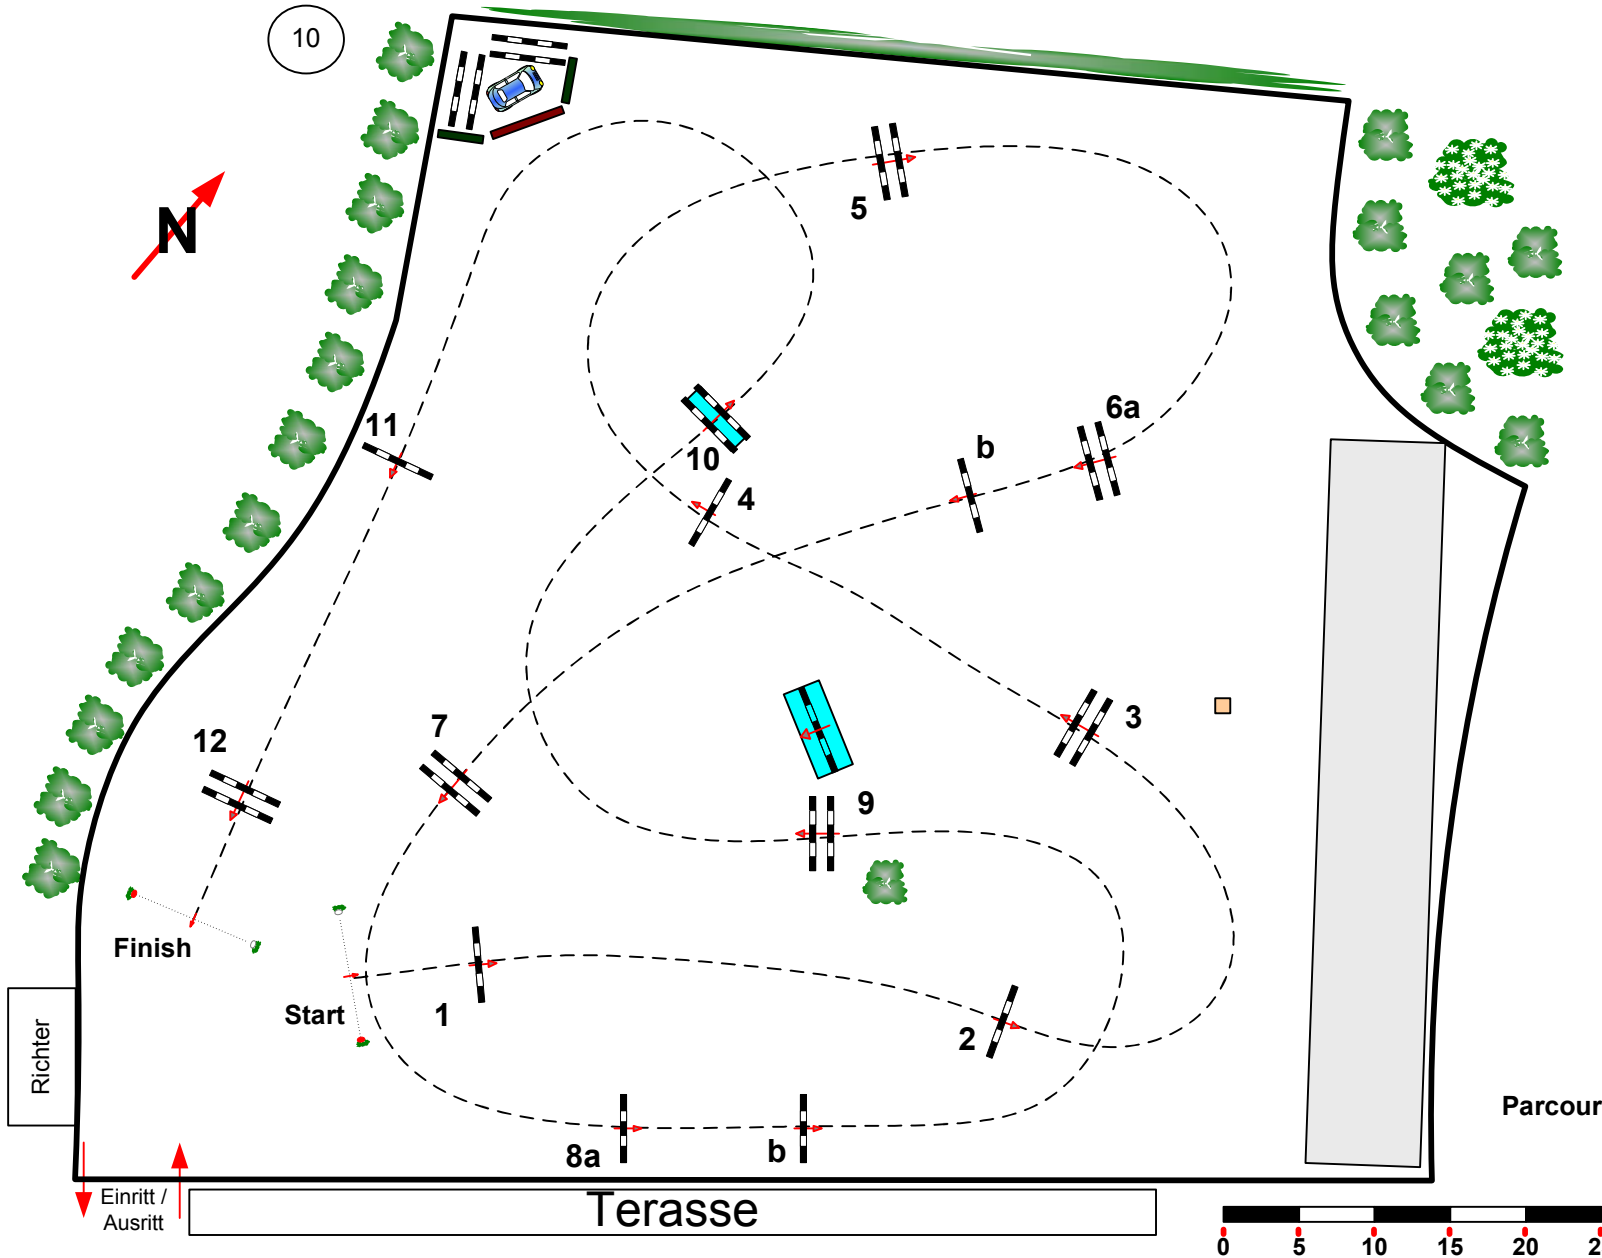

CSI 2* / CSI 1* YH Eschweiler

Masters 26.-29.04.2012

Class No.: **06**

Big Tour

Speed and Handiness

Freitag, 27. April 2012

Start: 15:30

Penalty = 4 seconds

Table: A
 National RG:
 FEI RG / Art. 239
 Height: 1,40 m

Speed: 0 m/min
 Length: 480 m
 Time allowed: 0 sec
 Time limit: 120 sec

1st Jump-off:
 Length: 0 m
 Time allowed: 0 sec
 Time limit: 0 sec

Parcourschef: Arno Gego, Aachen/GER