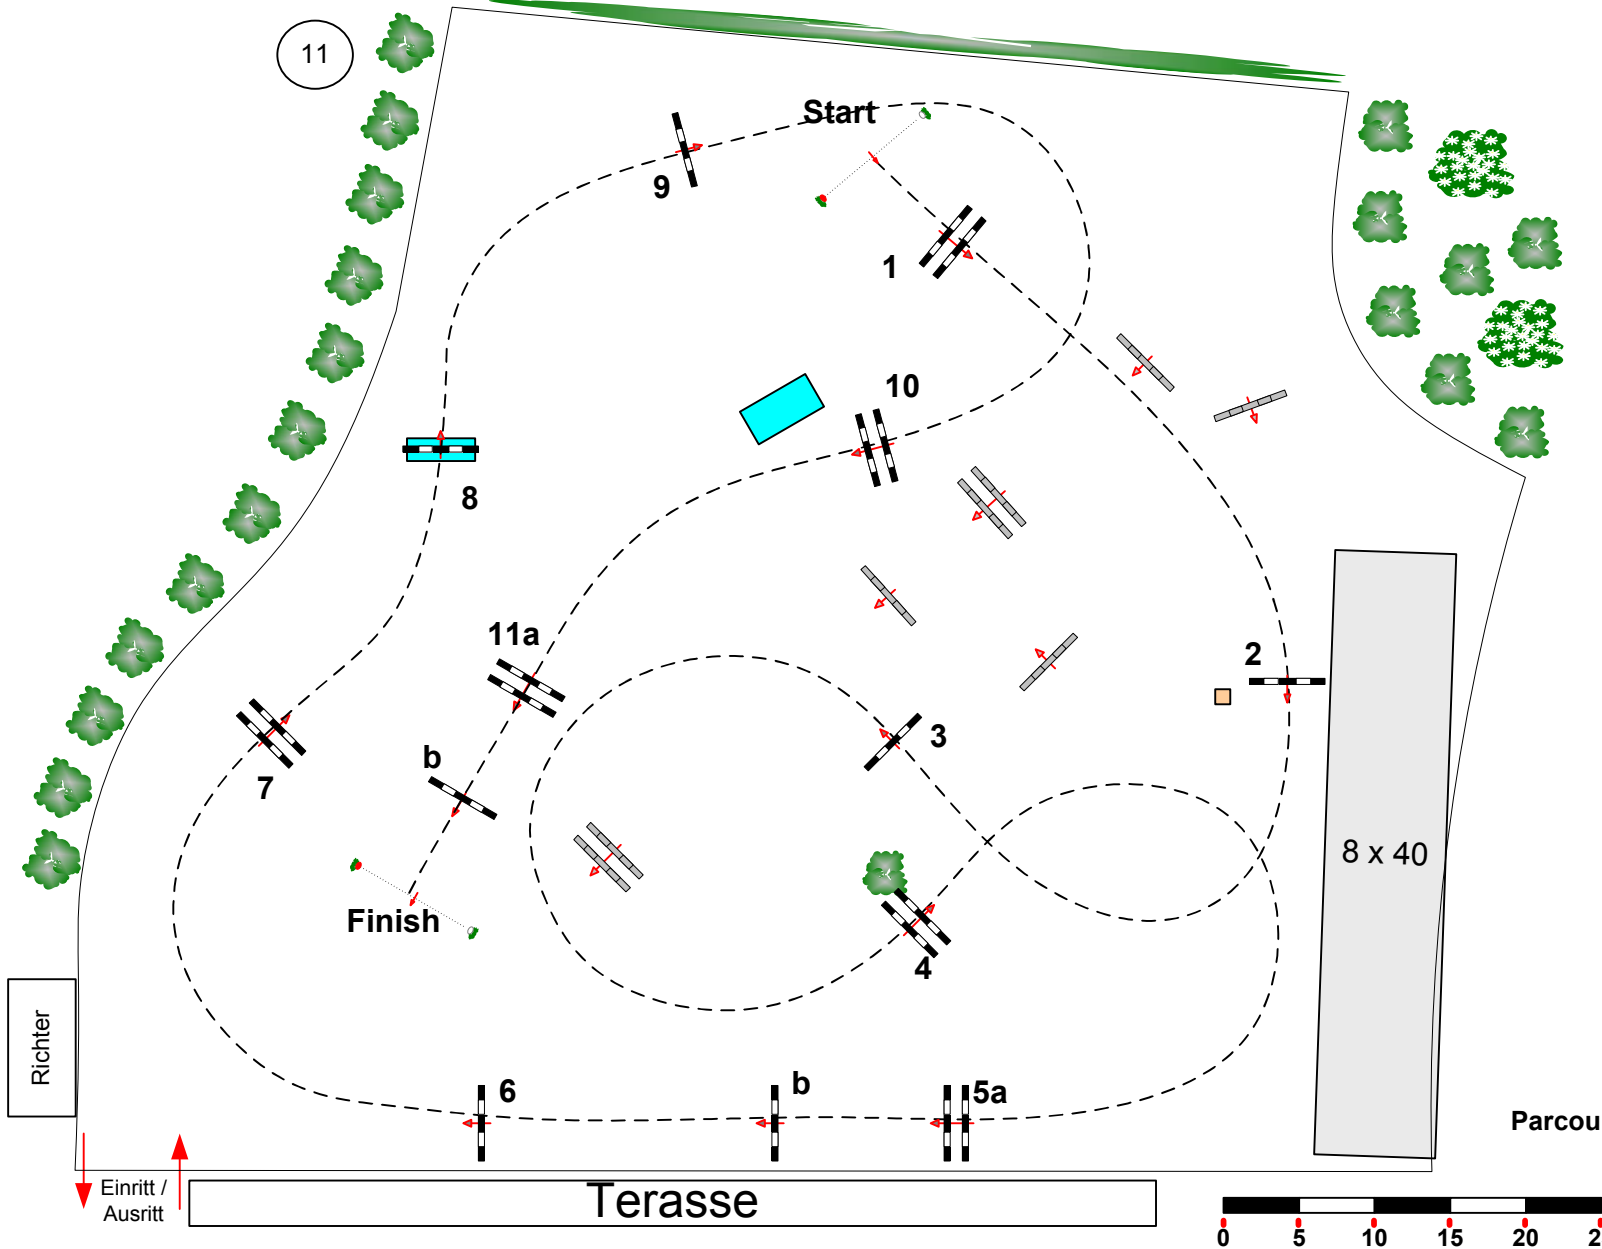

CSI 2* / CSI 1* YH Eschweiler

Masters 26.-29.04.2012

Class No.: **07**

Small Tour

Competition against the clock

Samstag, 28. April 2012

Start: 10:00

Table: A
National RG:
FEI RG / Art. 238.2.1
Height: 1,25 m

Speed: 375 m/min

Length: 400 m
Time allowed: 64 sec
Time limit: 128 sec

1st Jump-off:

Length: 0 m
Time allowed: 0 sec
Time limit: 0 sec

Parcourschef: Arno Gego, Aachen/GER