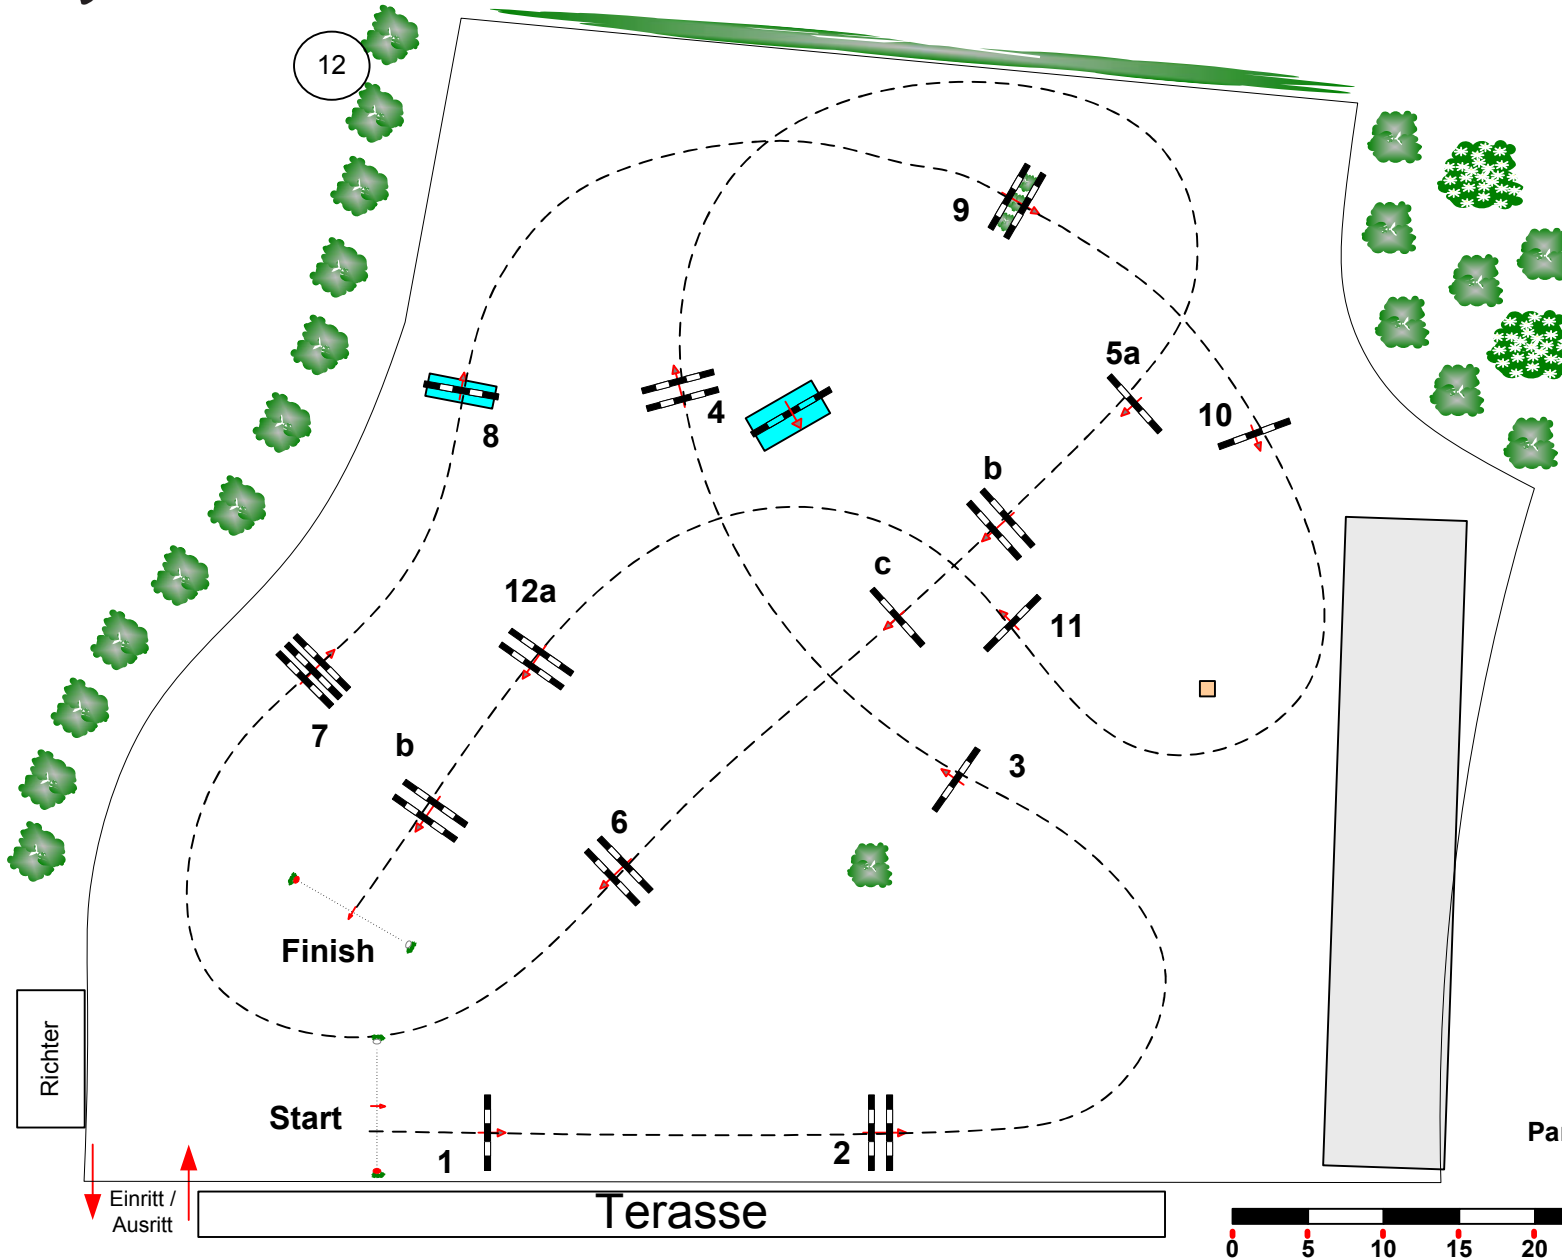

CSI 2* / CSI 1* YH Eschweiler

Masters 26.-29.04.2012

Class No.: **08**

Big Tour

Competition against the clock

Samstag, 28. April 2012

Start: 13:30

Table: A
National RG:
FEI RG / Art. 238.2.1
Height: 1,45 m

Speed: 375 m/min

Length: 460 m
Time allowed: 74 sec
Time limit: 148 sec

1st Jump-off:

Length: 0 m
Time allowed: 0 sec
Time limit: 0 sec

Parcourschef: Arno Gego, Aachen/GER