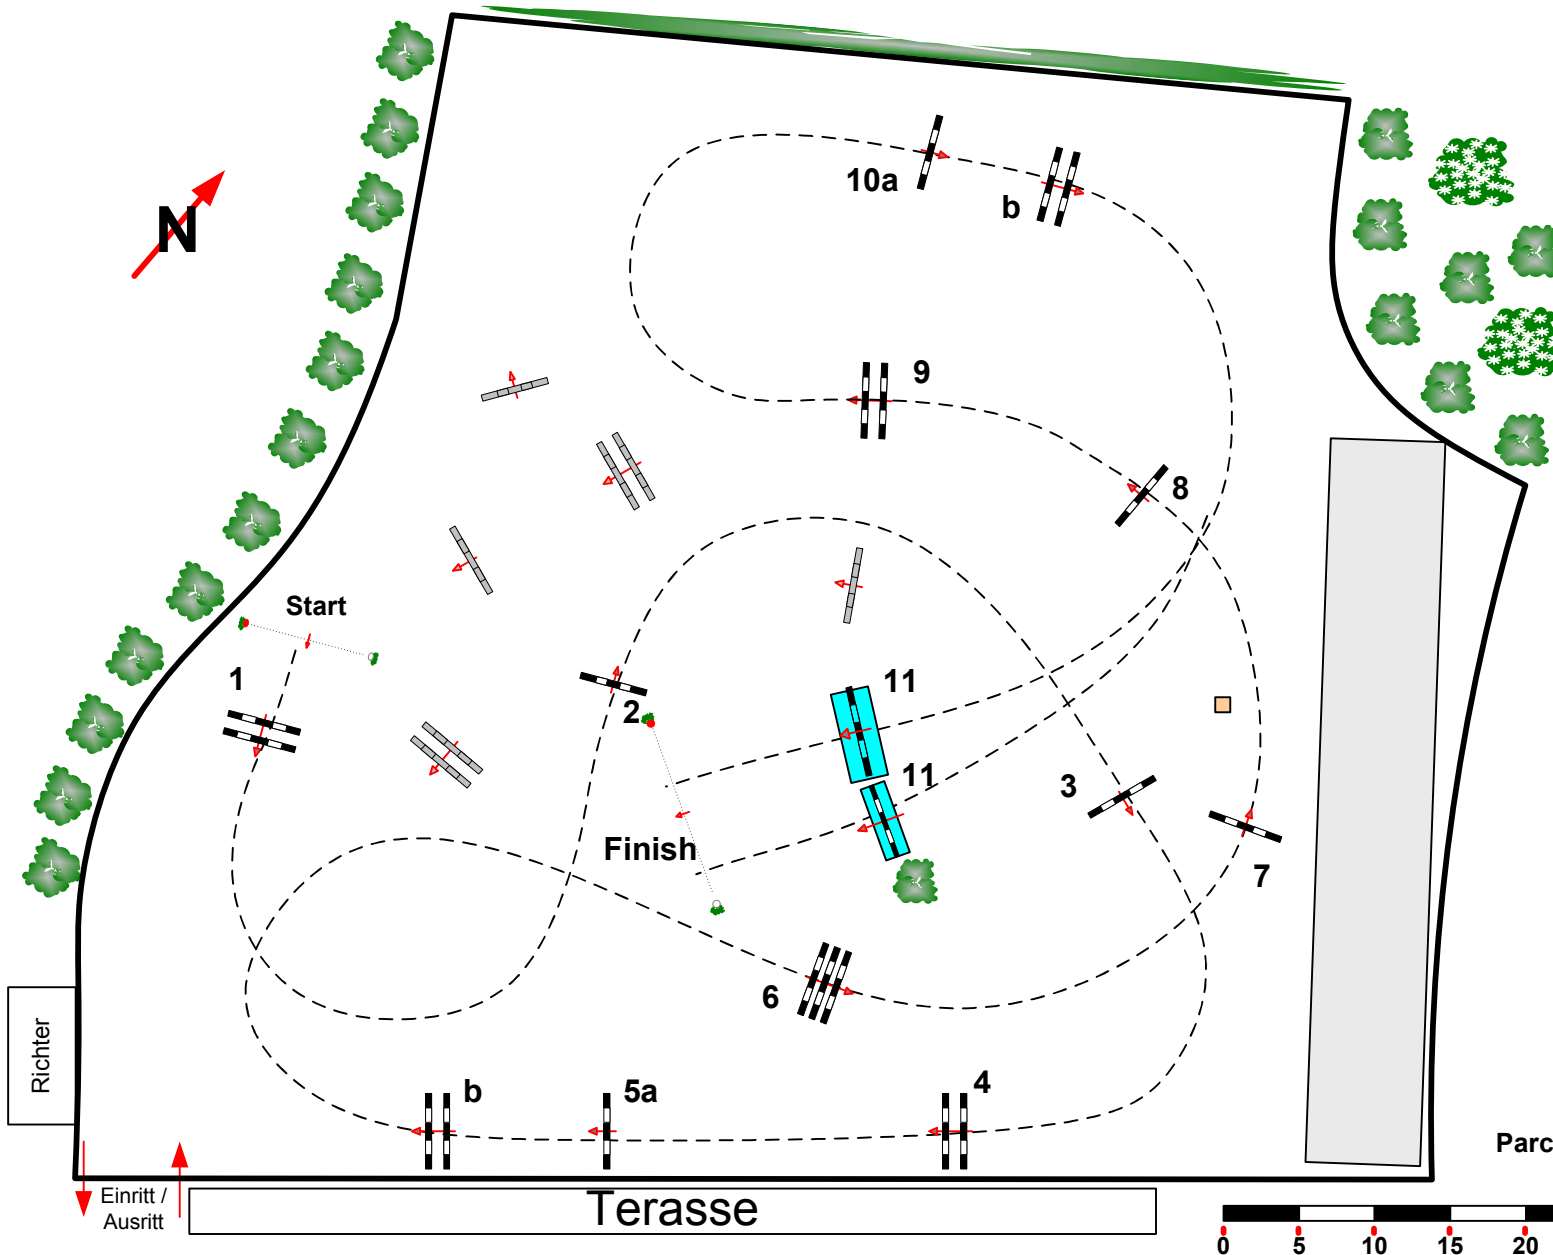

CSI2* Eschweiler Masters

25.-29.04.2012

Class No.: **12 + 13**

Young Horses

Competition against the clock

Mittwoch, 25. April 2012

Start: 9:00

Table: A
National RG:
FEI RG / Art. 238.2.1
Height: 1,25/1,30 m

Speed: 350 m/min

Length: 450 m
Time allowed: 78 sec
Time limit: 156 sec

1st Jump-off:

Length: 0 m
Time allowed: 0 sec
Time limit: 0 sec

Parcourschef: Arno Gego, Aachen/GER