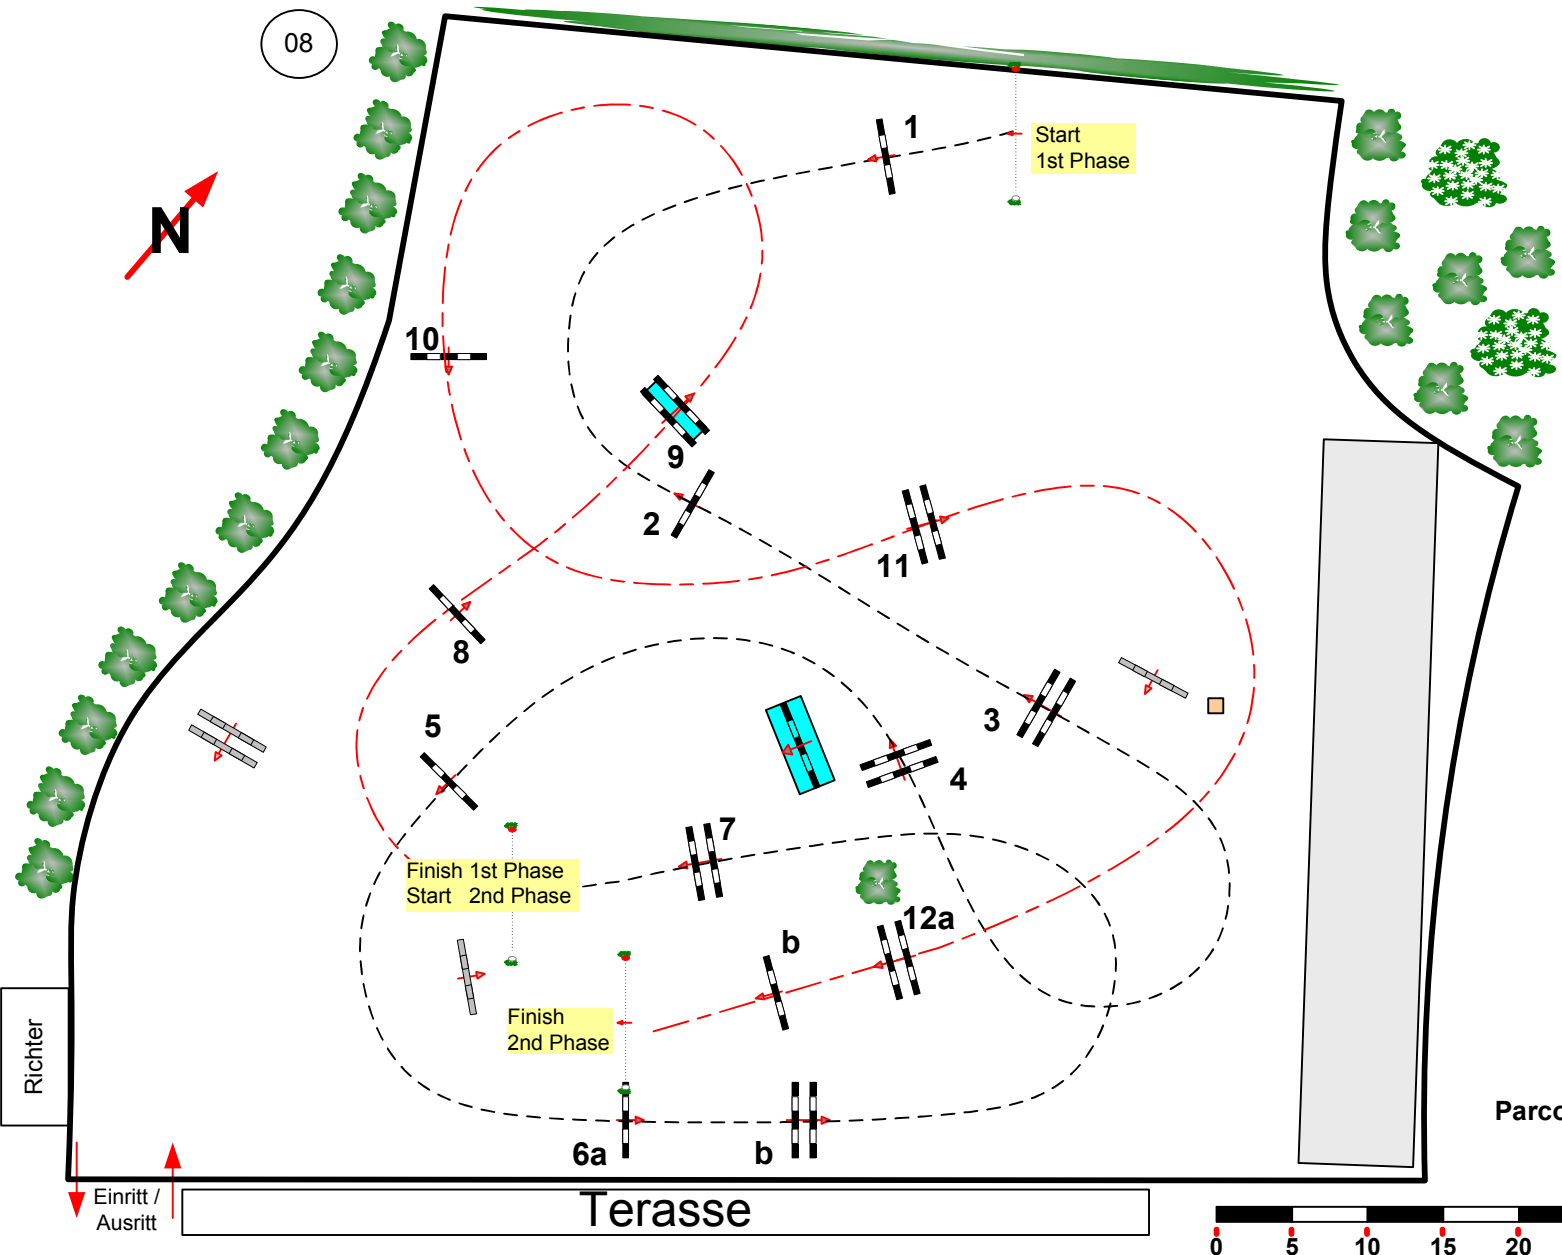

CSI 2* / CSI 1* YH Eschweiler

Masters 26.-29.04.2012

08

Class No.: **14+15**

Young Horses

Competition in two Phases

Freitag, 27. April 2012

Start: 8:30

Table: A
National RG:
FEI RG / Art. 274.5.3
Height: 1,25/1,30 m

Speed: 350 m/min

Length: 270 m
Time allowed: 47 sec
Time limit: 94 sec

2nd Phase:

Length: 220 m
Time allowed: 38 sec
Time limit: 76 sec

Parcourschef: Arno Gego, Aachen/GER