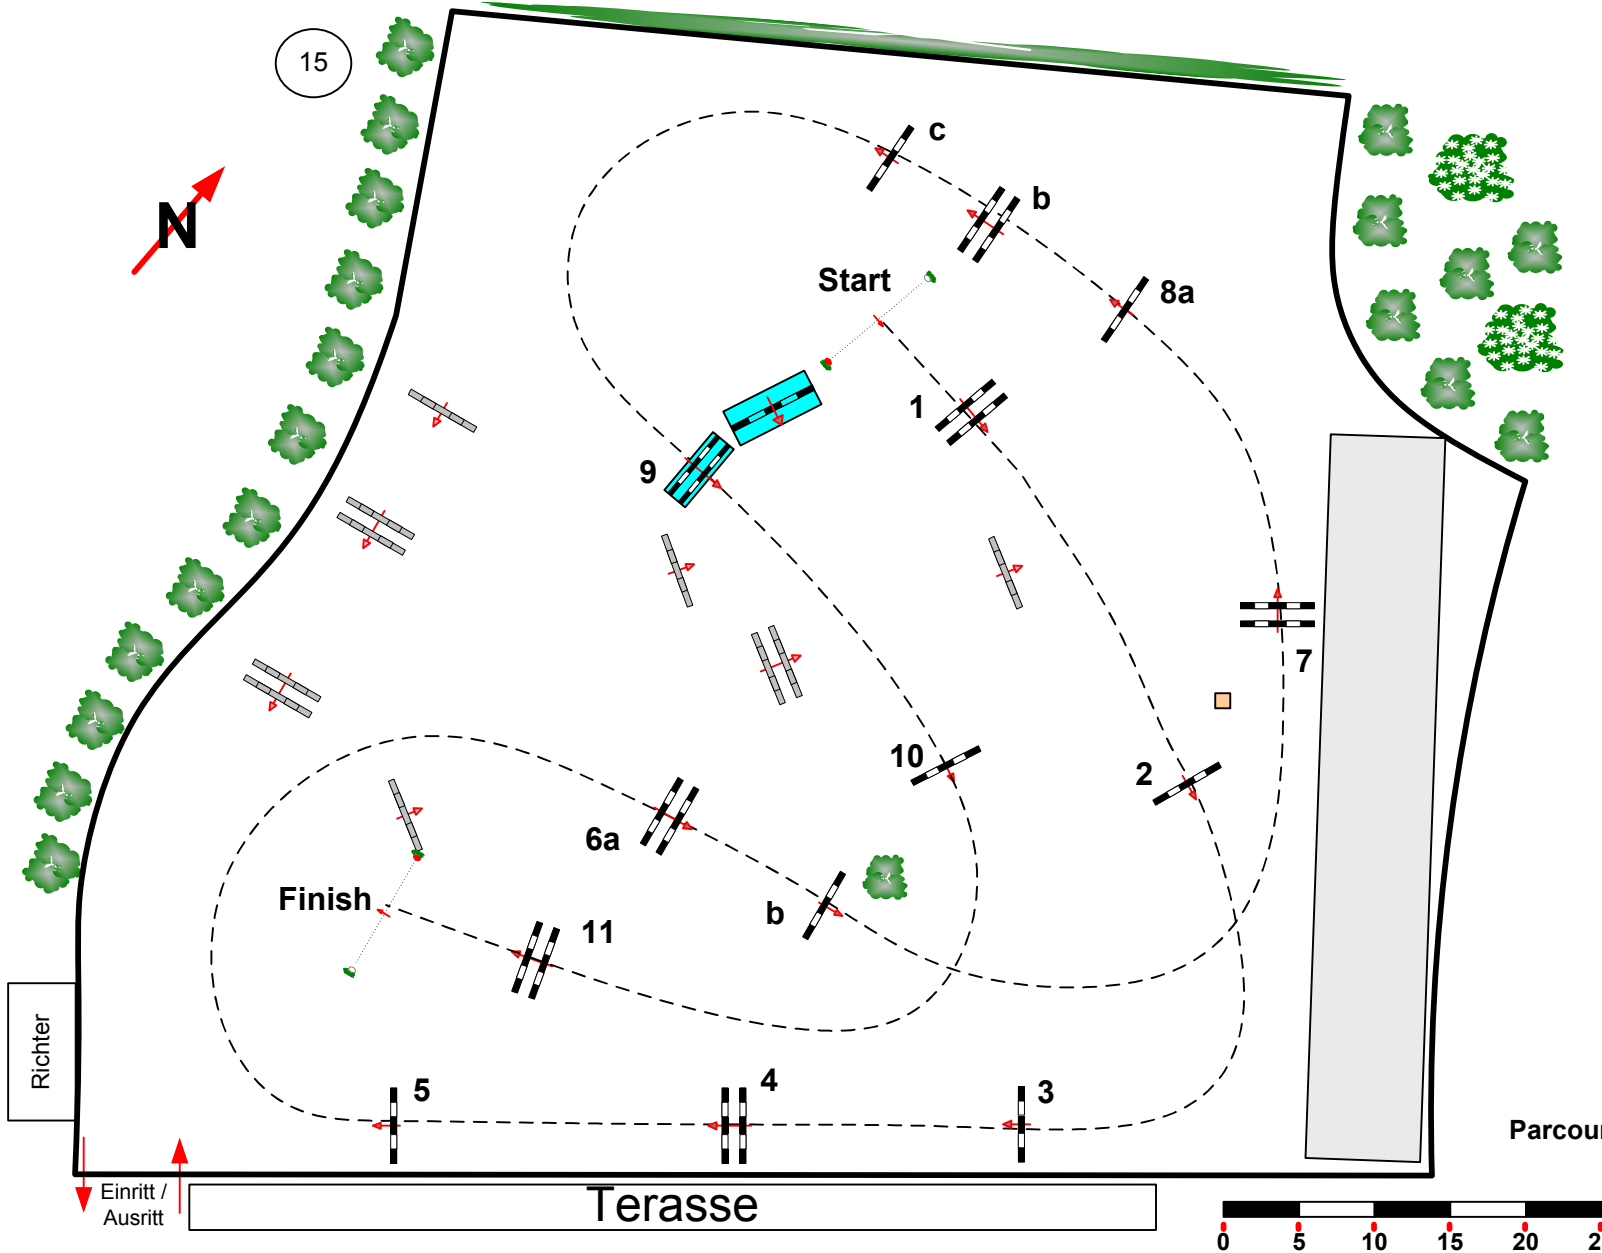

CSI 2* / CSI 1* YH Eschweiler

Masters 26.-29.04.2012

Class No.: **16+17**

Young Horses

Competition with one jump-off

Sonntag, 29. April 2012

Start: 9:00

Table: A
National RG:
FEI RG / Art. 238.2.2
Height: 1,30 m

Speed: 375 m/min

Length: 440 m
Time allowed: 71 sec
Time limit: 142 sec

1st Jump-off:
2,4,5,6ab,7,10,11
Length: 310 m
Time allowed: 50 sec
Time limit: 100 sec

Parcourschef: Arno Gego, Aachen/GER