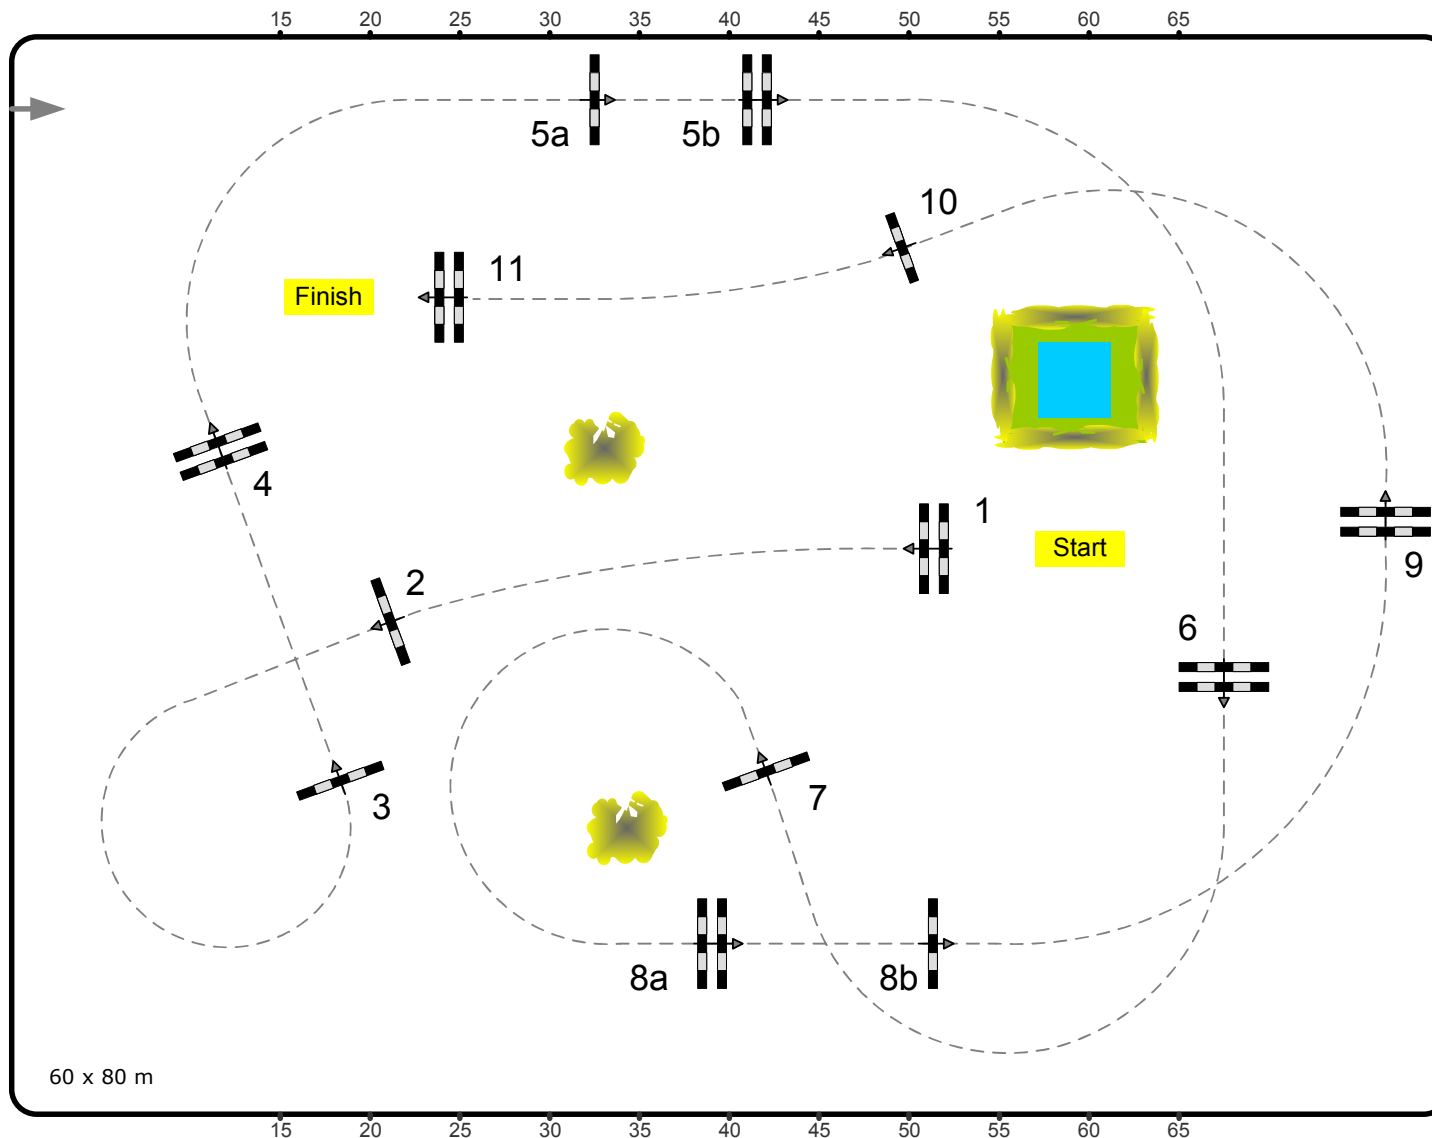

Class No.: 4

Trofeo WARSTEINER

Competition against the clock

Table: A
National RG:
FEI RG / Art. 238.2.1
Height: 1,45 m

Speed: 350 m/min

Length: 0 m
Time allowed: 0 sec
Time limit: 0 sec

Obstacles: 11
Efforts: 13