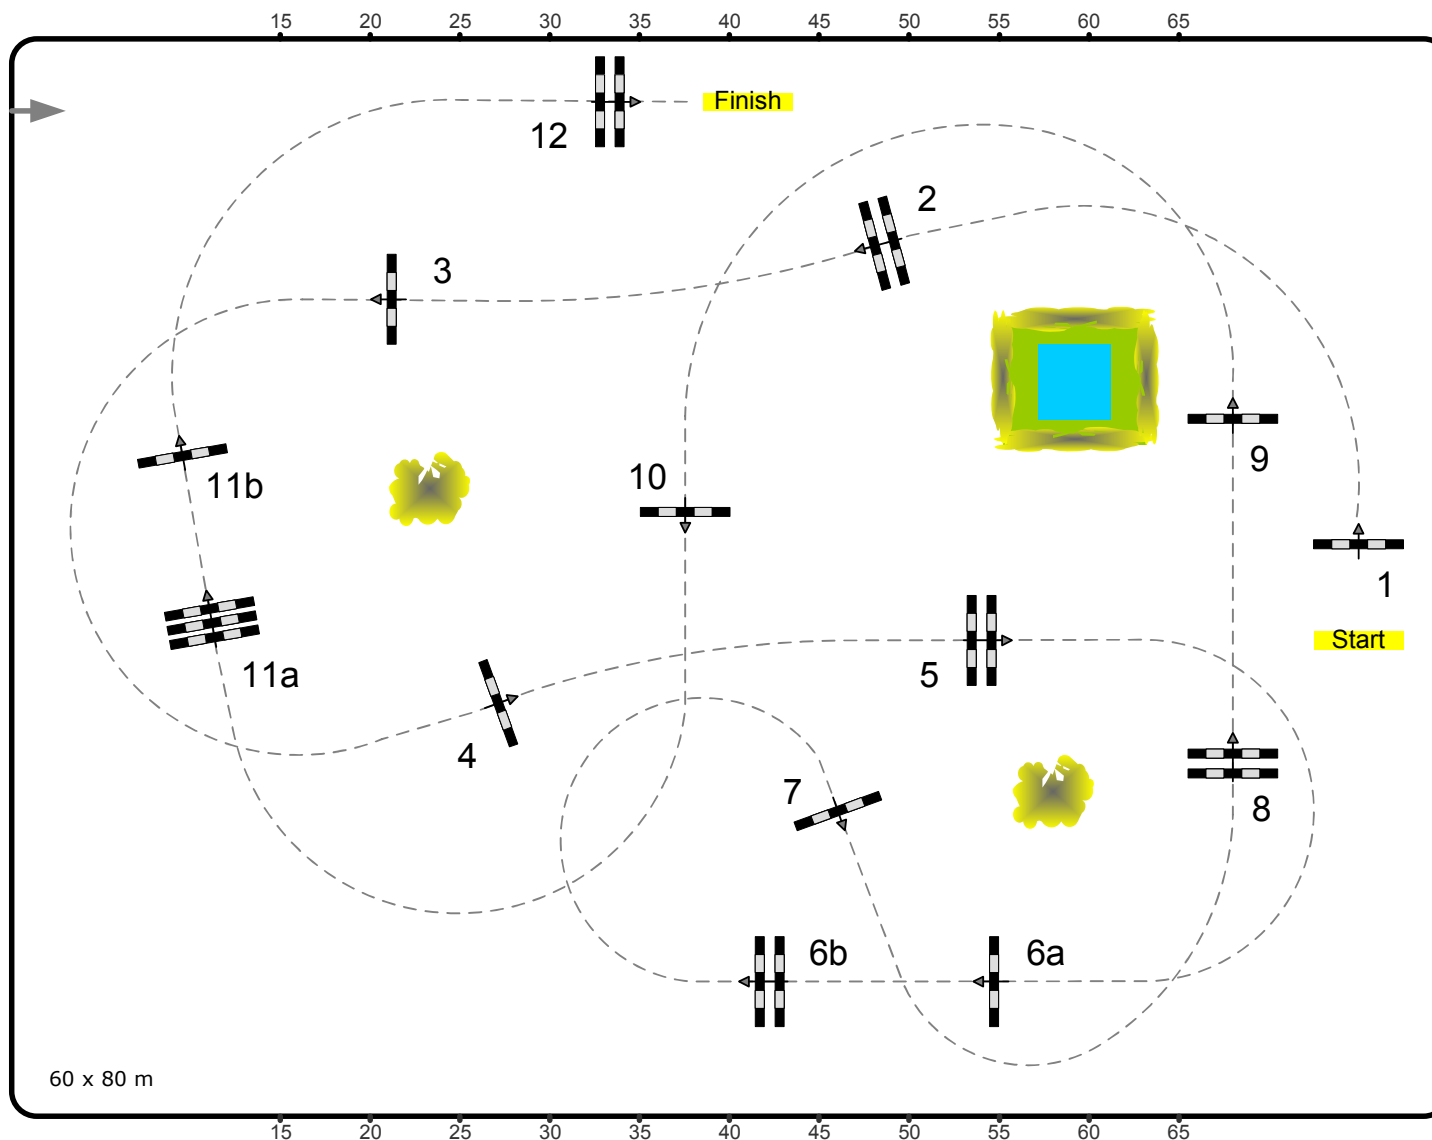

CSI5* GCT / CSI2* Oliva-Valencia (ESP)

Class No.: 5

Trofeo EL CORTE INGLÉS

Competition against the clock

Table: A
National RG:
FEI RG / Art. 238.2.1
Height: 1,50 m

Speed: 350 m/min

Length: 0 m
Time allowed: 0 sec
Time limit: 0 sec

Obstacles: 12
Efforts: 14

Frank Rothenberger (GER)
Chape Trenor (ESP)
Andreas Hollmann (GER)