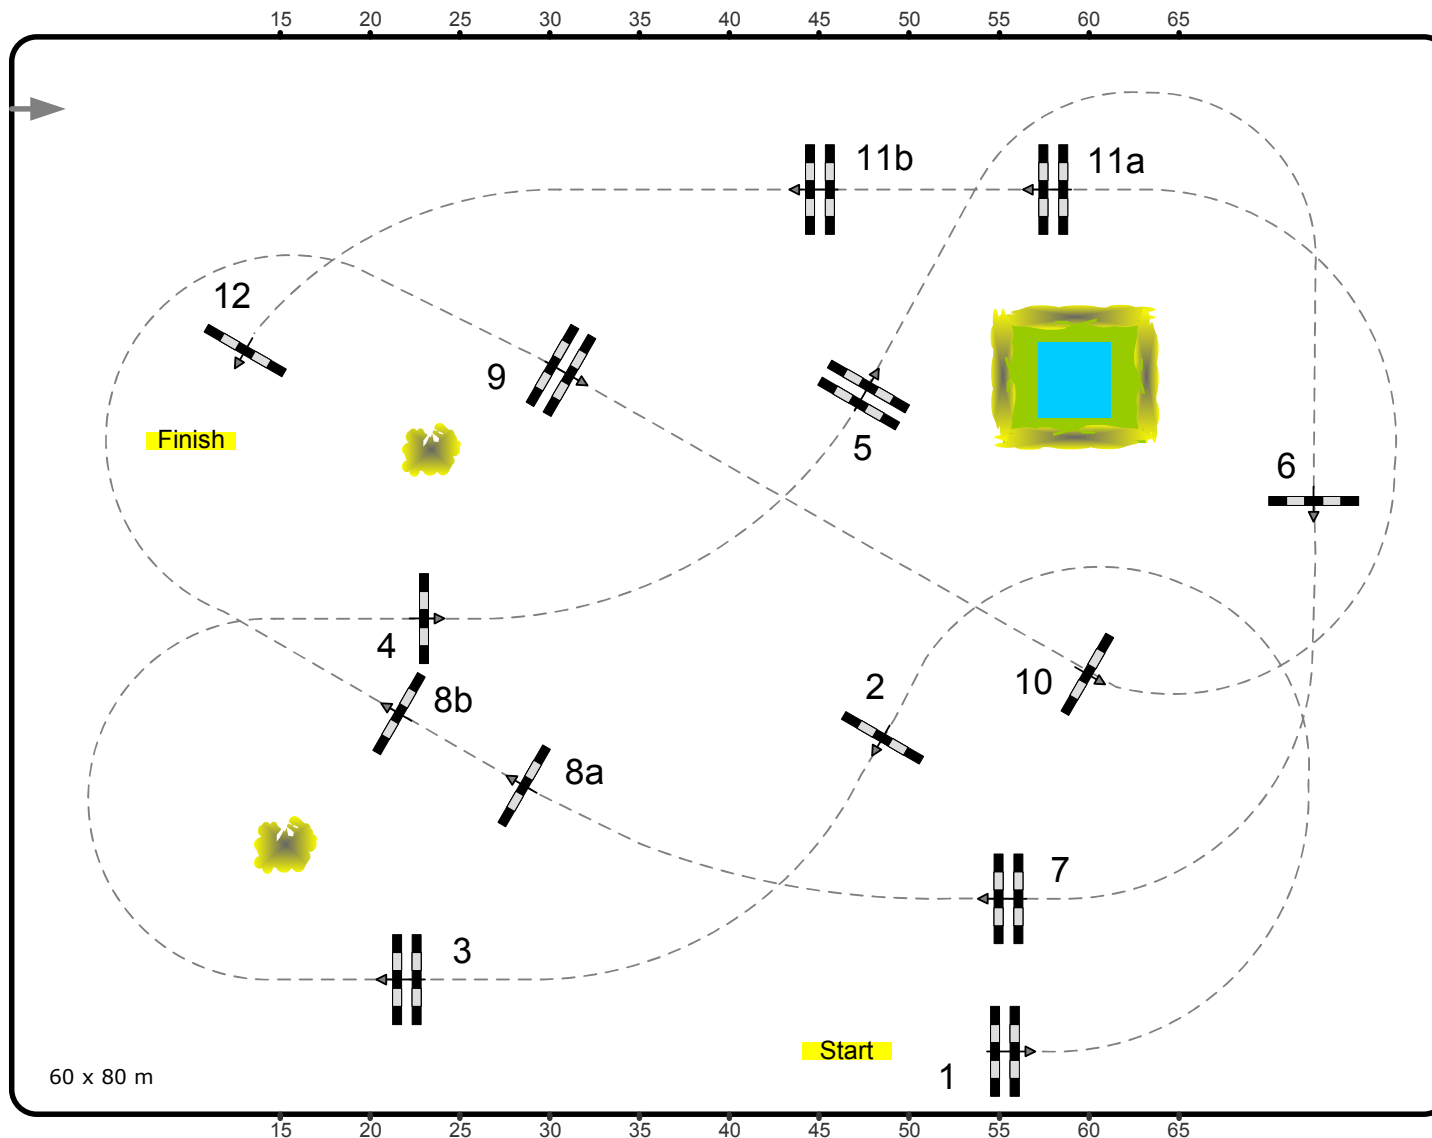

Class No.: 9

Trofeo IBERIA

Competition against the clock

Table: A
National RG:
FEI RG / Art. 238.2.1
Height: 1,45 m

Speed: 350 m/min
Length: 0 m
Time allowed: 0 sec
Time limit: 0 sec

Obstacles: 12
Efforts: 14
Penalty sec
Closed combination: