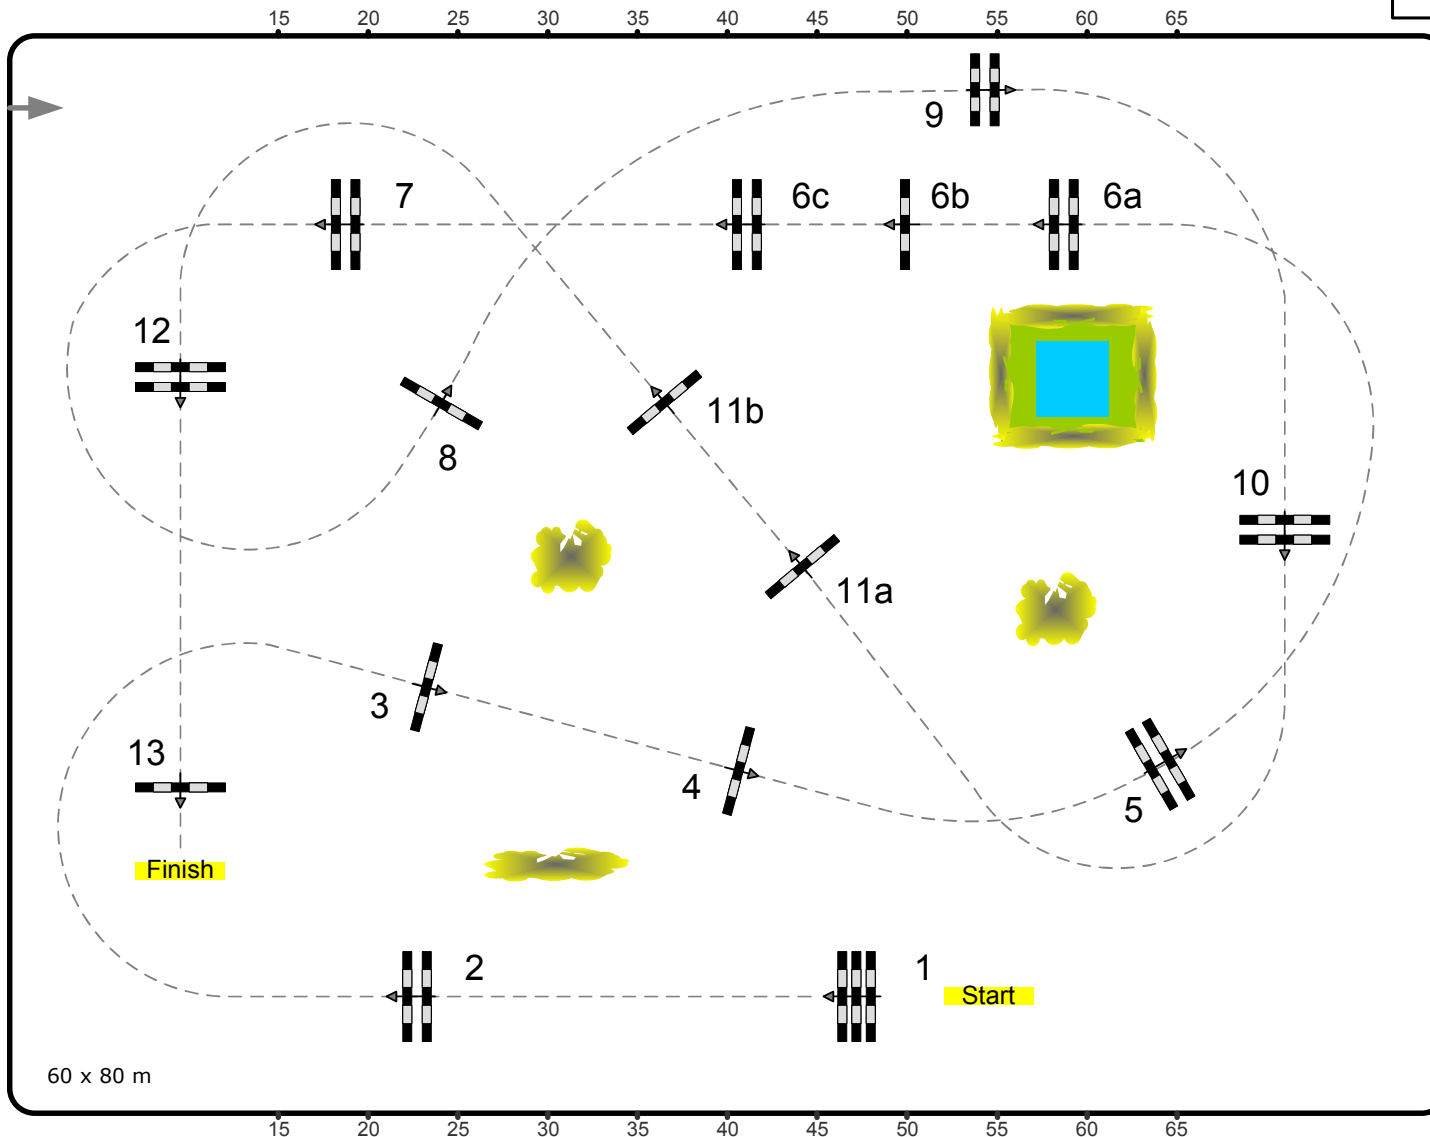

# CSI5\* GCT / CSI2\* Oliva-Valencia (ESP)

Class No.: 10

Grand Premio de Espana - Trofeo Banco Sabadell

Competition over two rounds with one Jump-Off

**Round A**

Table: A  
National RG:  
FEI RG / Art. 273.3.4  
Height: 1,60 m

Speed: 375 m/min

Length: 0 m  
Time allowed: 0 sec  
Time limit: 0 sec

Obstacles: 13  
Efforts: 16

Frank Rothenberger (GER)  
Chape Trenor (ESP)  
Andreas Hollmann (GER)