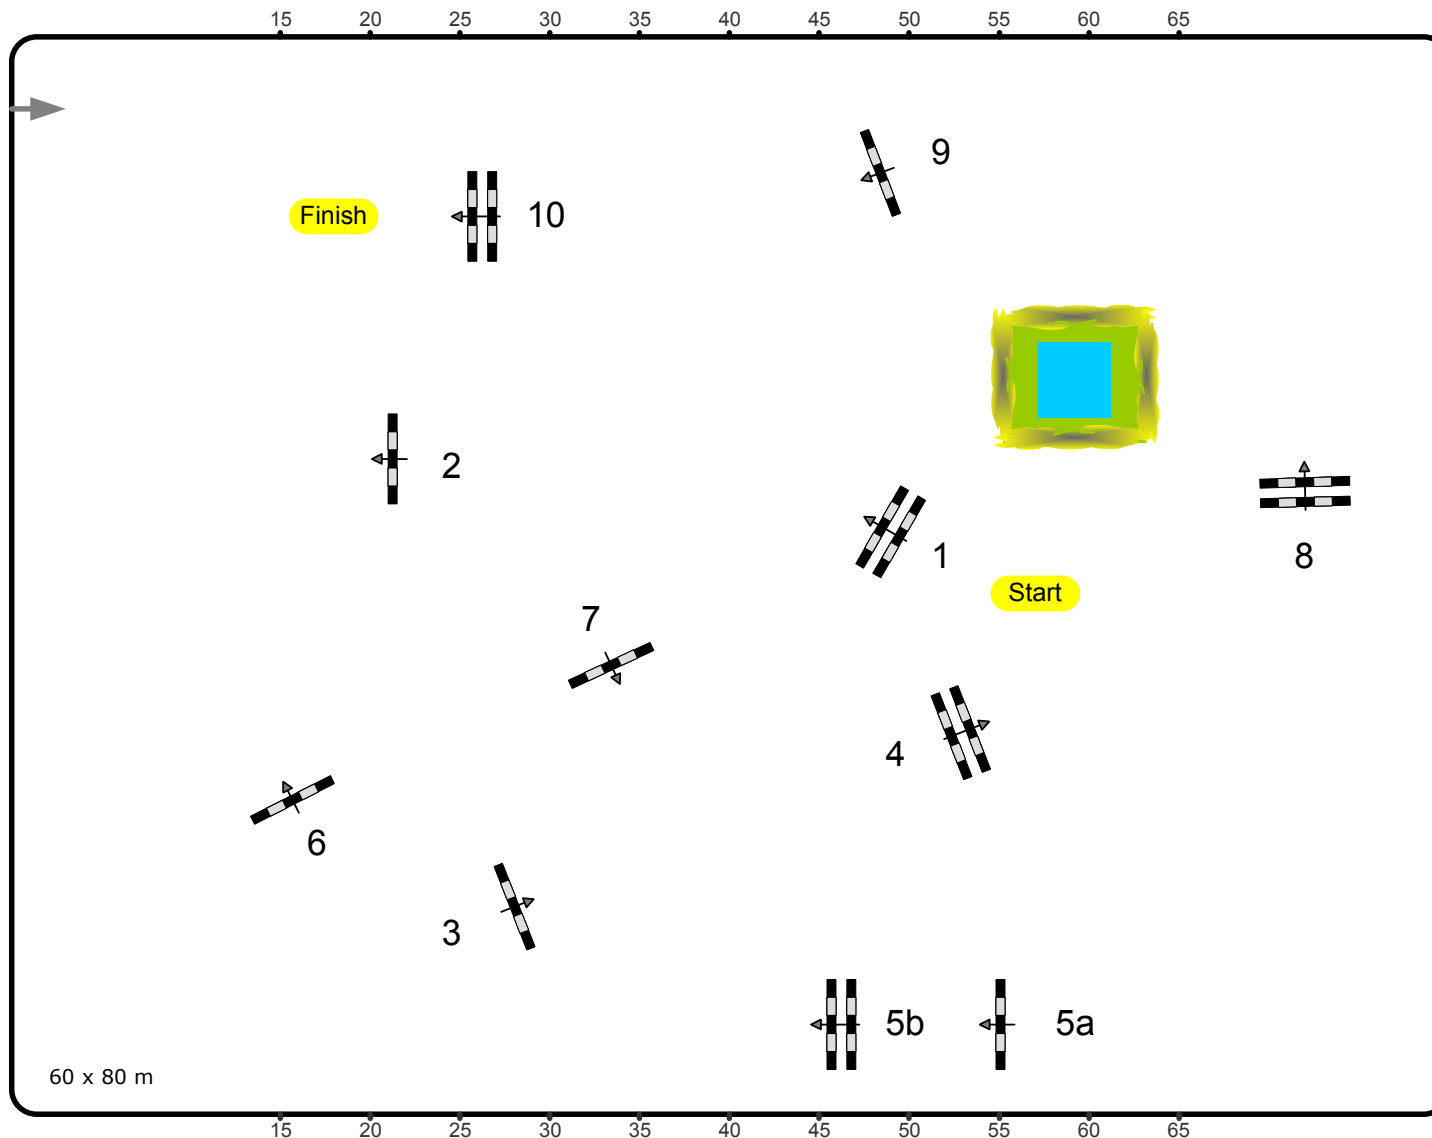

CSI5* GCT / CSI2* Oliva-Valencia (ESP)

Class No.: 1 Trofeo Inaugural Competition against the clock
Class No.: 2 Trofeo Centro Equestre Oliva Nova Competition against the clock

Table: A
 National RG:
 FEI RG / Art. 238.2.2.1
 Height: 1,15 m

Speed: 350 m/min
 Length: 380 m
 Time allowed: 66 sec
 Time limit: 132 sec

Obstacles: 10
 Efforts: 11