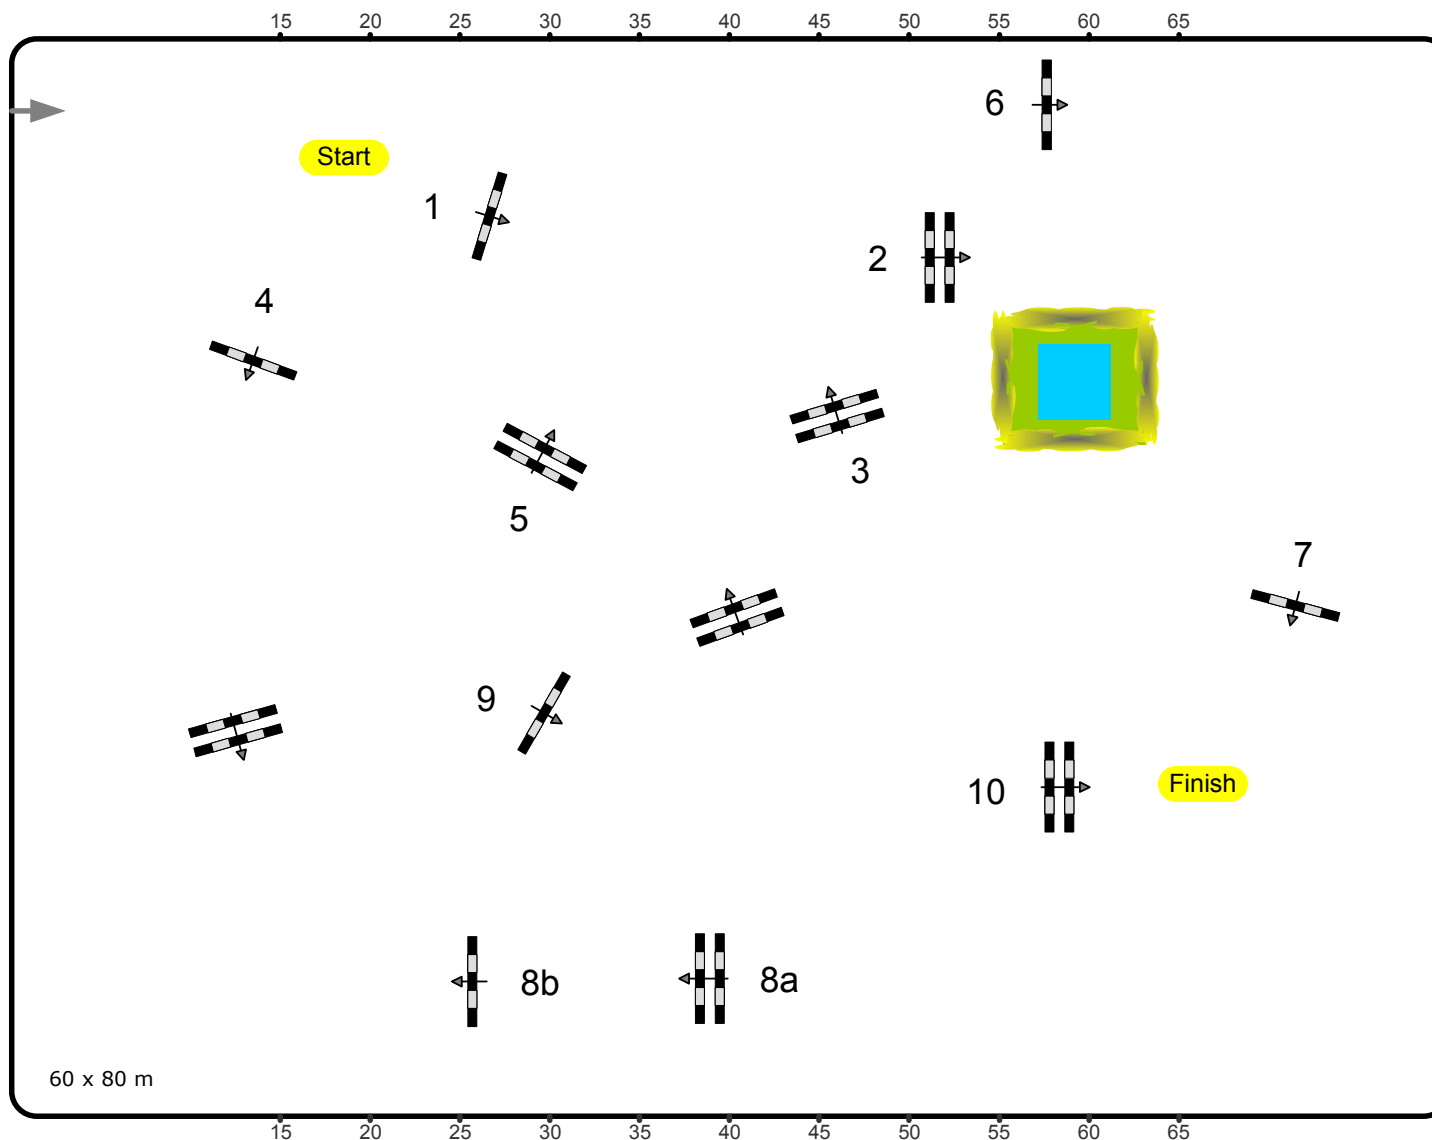

CSI5* GCT / CSI2* Oliva-Valencia (ESP)

Class No.: 8

Trofeo Segura Viudas

Speed and Handiness

Table: A
National RG:
FEI RG / Art. 239/263
Height: 1,15 m

Speed: 350 m/min
Length: 0 m
Time allowed: 0 sec
Time limit: 120 sec

Obstacles: 10
Efforts: 11
Penalty sec: 4