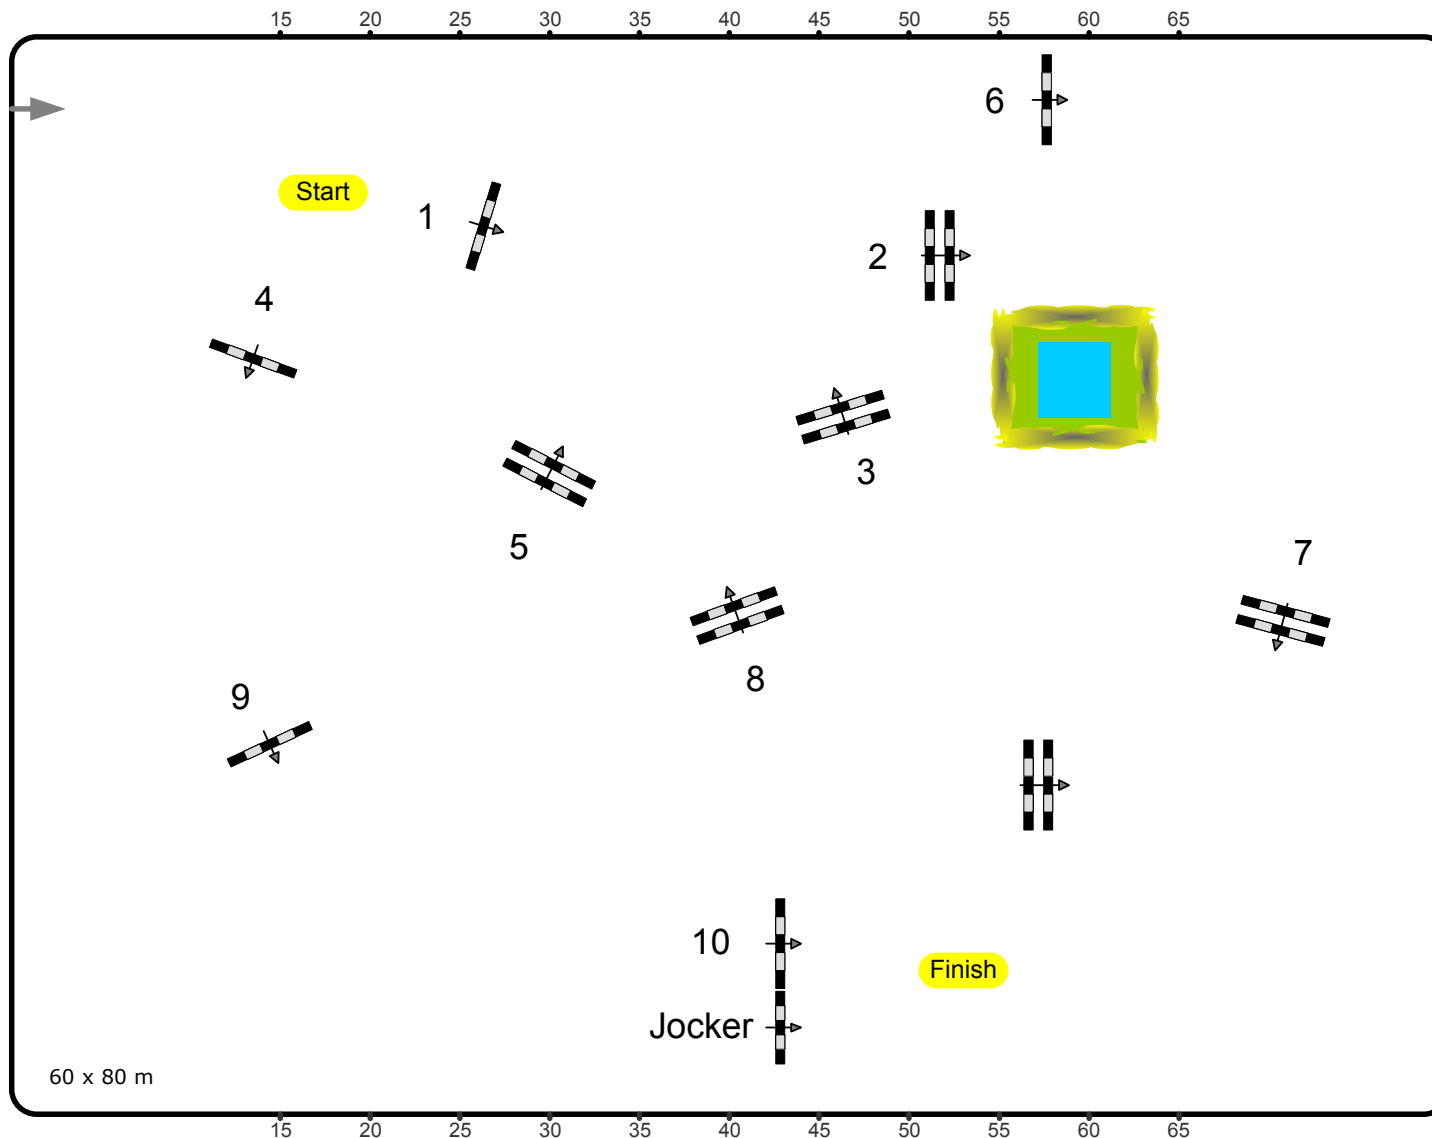

Class No.: 7

Trofeo Oliva Nova Beach & Golf Resort

Accumulator Competition

Table: A  
 National RG:  
 FEI RG / Art. 269.5  
 Height: 1,30 m

Speed: 350 m/min  
 Length: 410 m  
 Time allowed: 71 sec  
 Time limit: 142 sec

Obstacles: 10  
 Efforts: 10

Frank Rothenberger (GER)  
 Chape Trenor (ESP)  
 Andreas Hollmann (GER)