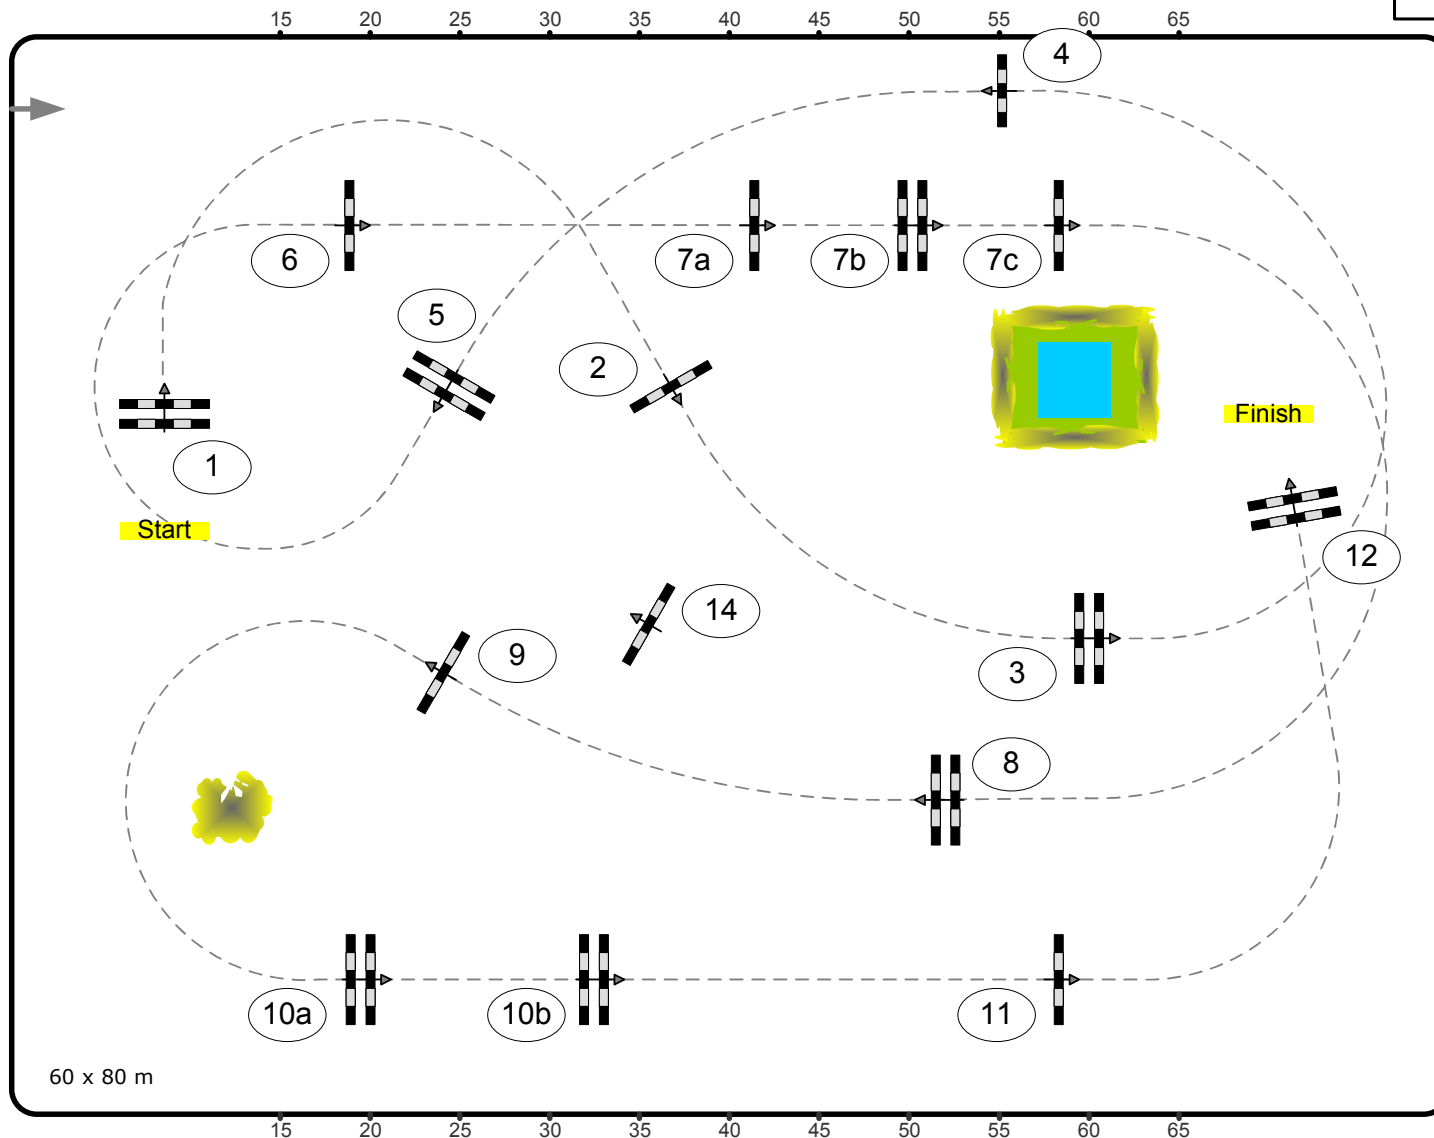

# CSI5\* GCT / CSI2\* Oliva-Valencia (ESP)

Class No.: 10

Grand Premio de Espana - Trofeo Banco Sabadell

Competition over two rounds with one Jump-Off

## Round B

Table: A  
National RG:  
FEI RG / Art. 273.3.4  
Height: 1,60 m

Speed: 375 m/min

Length: 0 m  
Time allowed: 0 sec  
Time limit: 0 sec

Obstacles:  
Efforts:

Jump-Off, WinningRound:

4-5-6-7bc-14-10b-12

Length: 0 m  
Time allowed: 0 sec  
Time limit: 0 sec