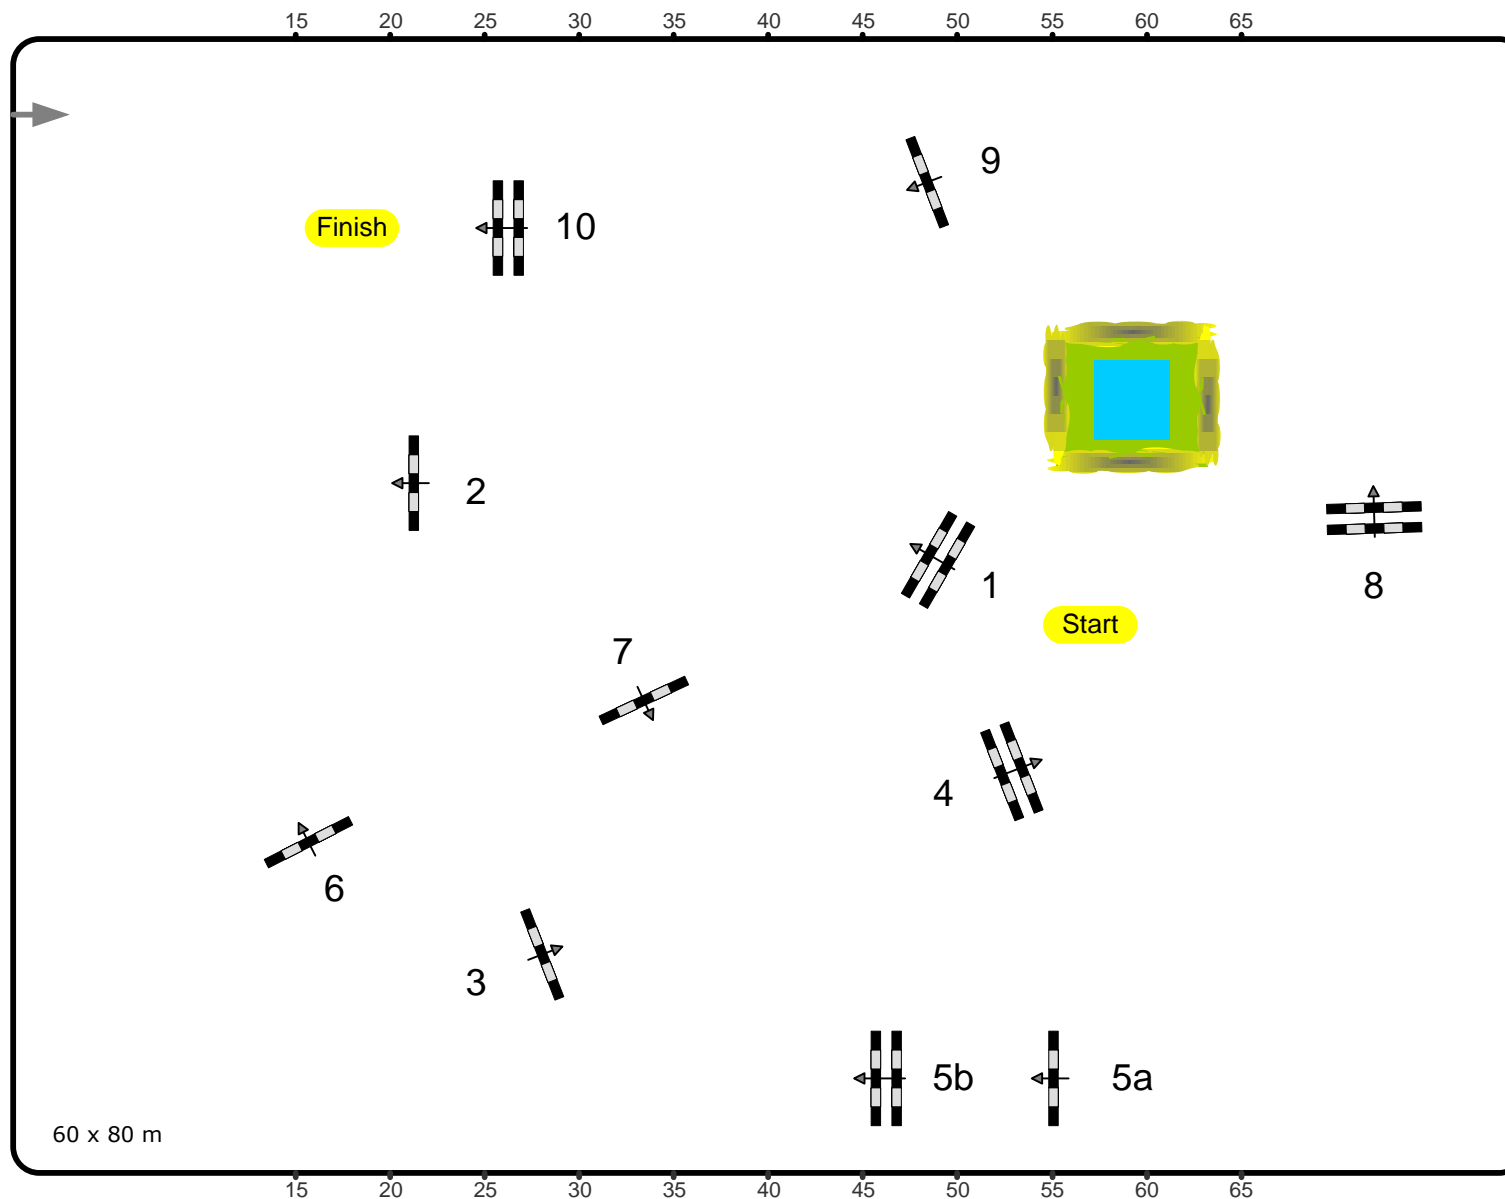

CSI5* GCT / CSI2* Oliva-Valencia (ESP)

Class No.: 1 Trofeo Inaugural

Competition against the clock

Class No.: 2 Trofeo Centro Equestre Oliva Nova

Competition against the clock

Table: A
National RG:
FEI RG / Art. 238.2.2.1
Height: 1,15 m

Speed: 350 m/min
Length: 380 m
Time allowed: 66 sec
Time limit: 132 sec

Obstacles: 10
Efforts: 11