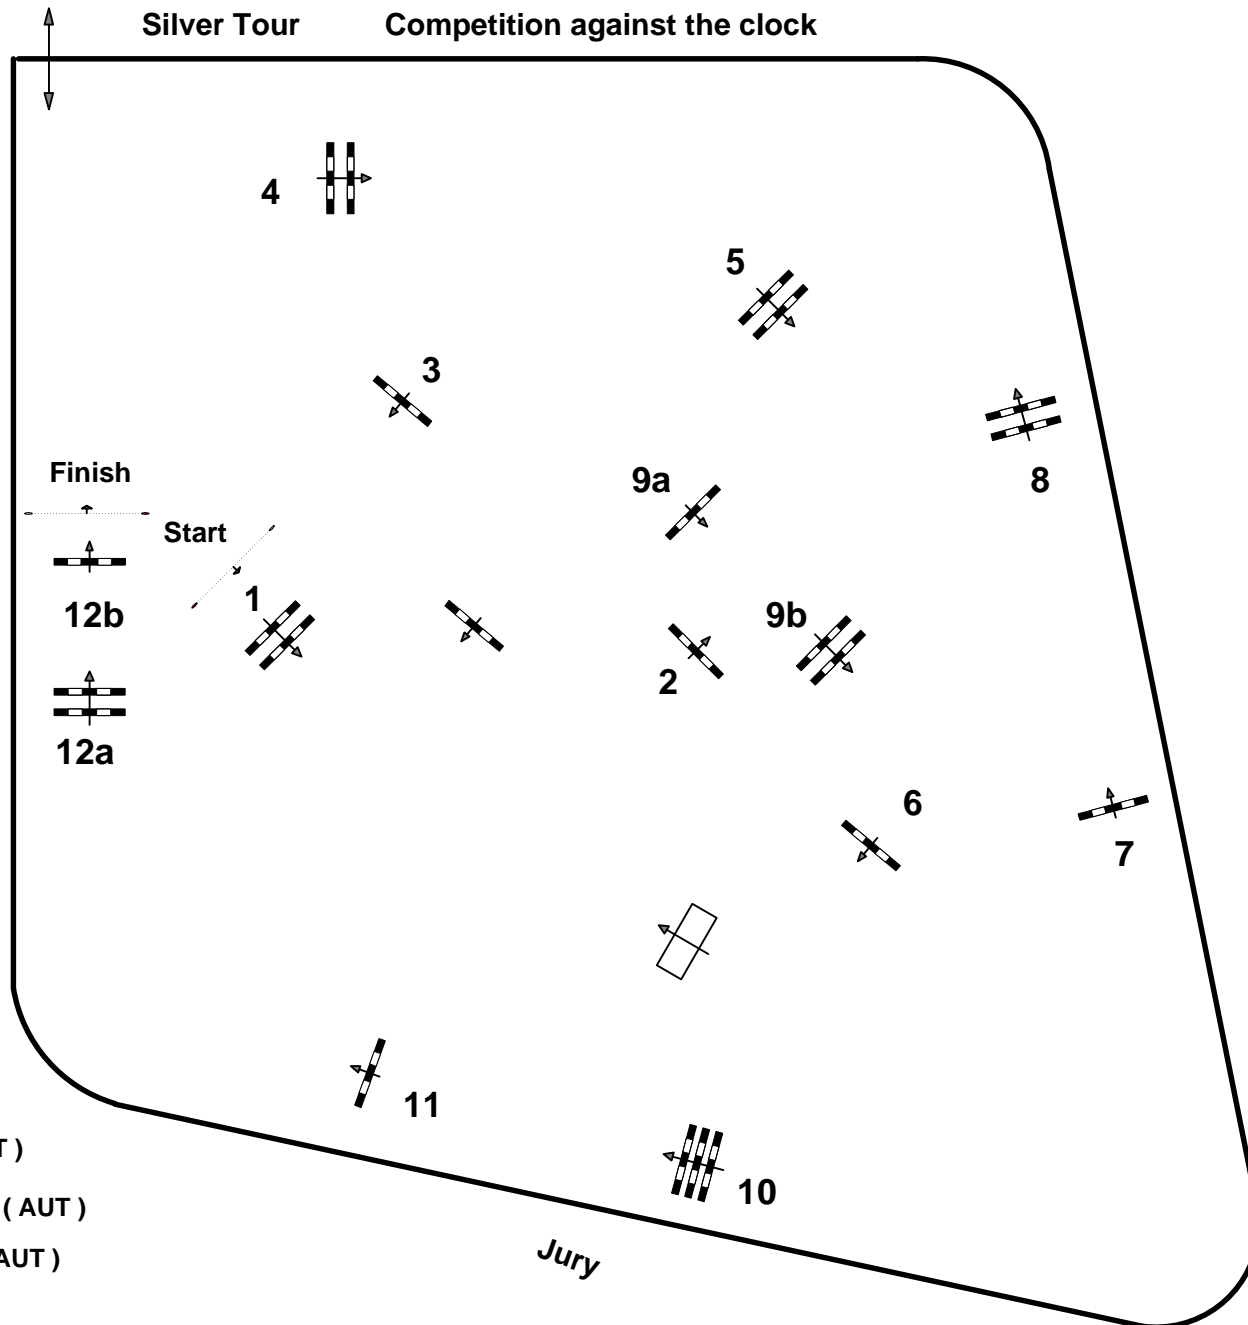

Madl

CSI *** Lamprechtshausen

10

Table: A

FEI RG / Art. 238 / 2.1

Height: 1,40 mtr.

Speed: 350 m/Min.

Length: 420 mtr.

Time allowed 72 sec.

Time limit 144 sec.

Obstacles : 12

Efforts: 14

JumpOff :

Length: 0 mtr.

Time allowed: 0 sec

Time limit: 0 sec.