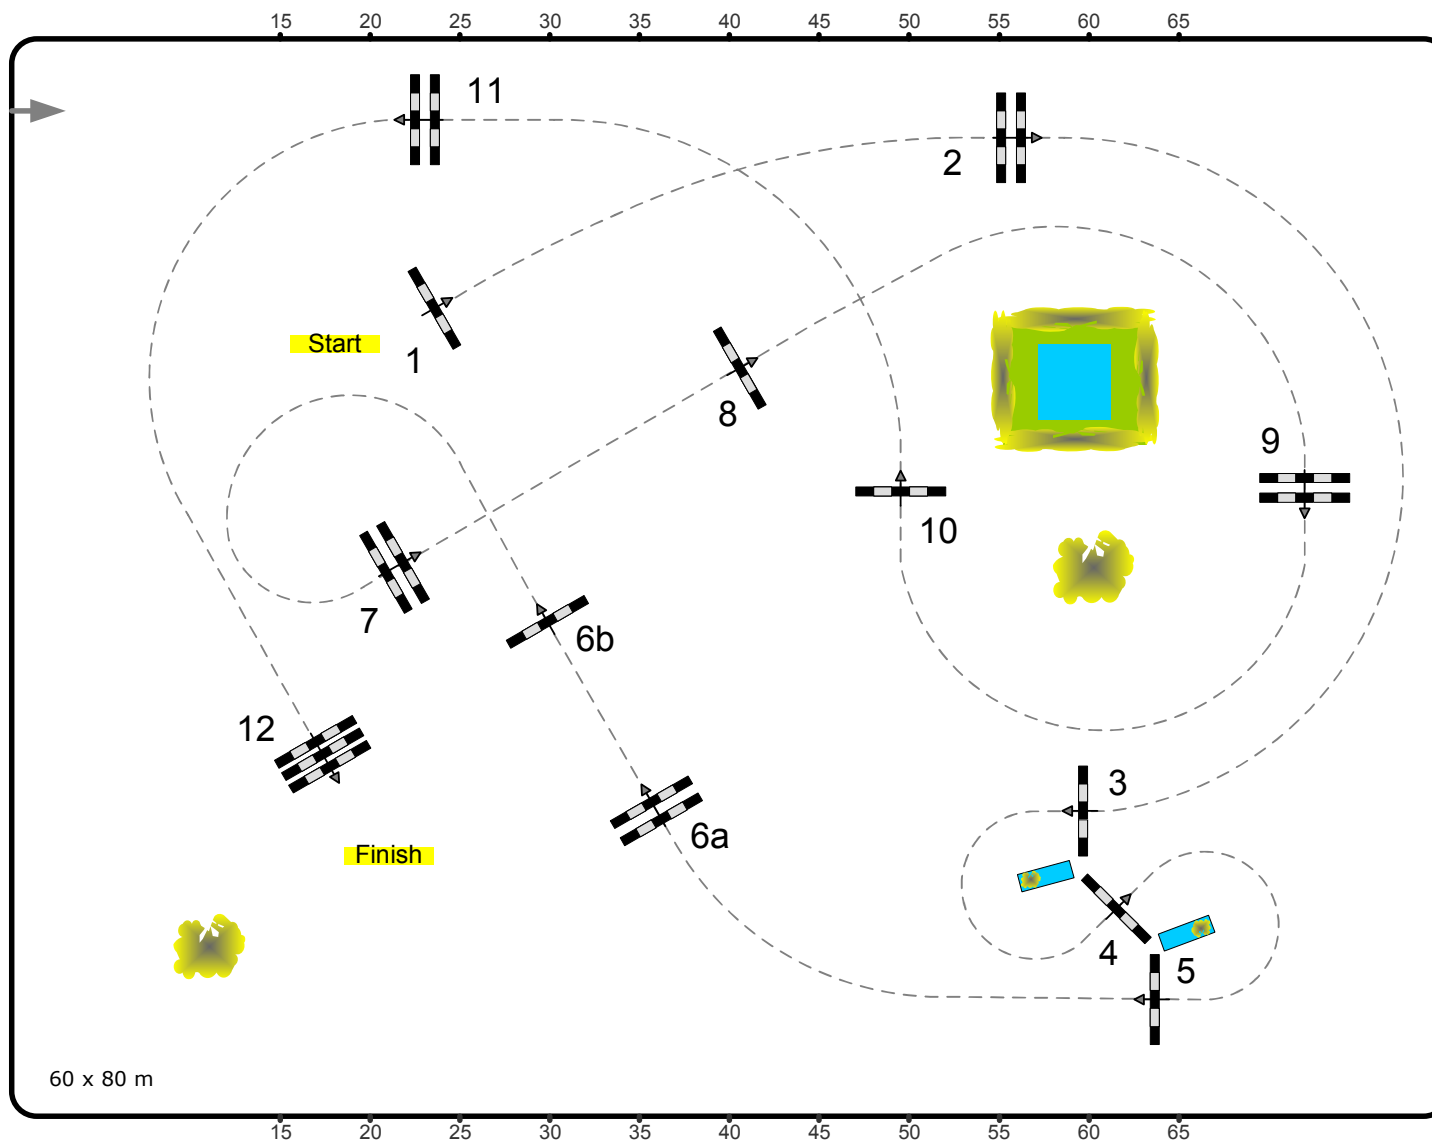

Class No.: 13

Trofeo Repsol

Speed and Handiness

Table: C
National RG:
FEI RG / Art. 239, 263
Height: 1,45 m

Time limit: 120 sec

Obstacles: 12
Efforts: 13
Penalty sec: 4

Frank Rothenberger (GER)
Chape Trenor (ESP)
Andreas Hollmann (GER)