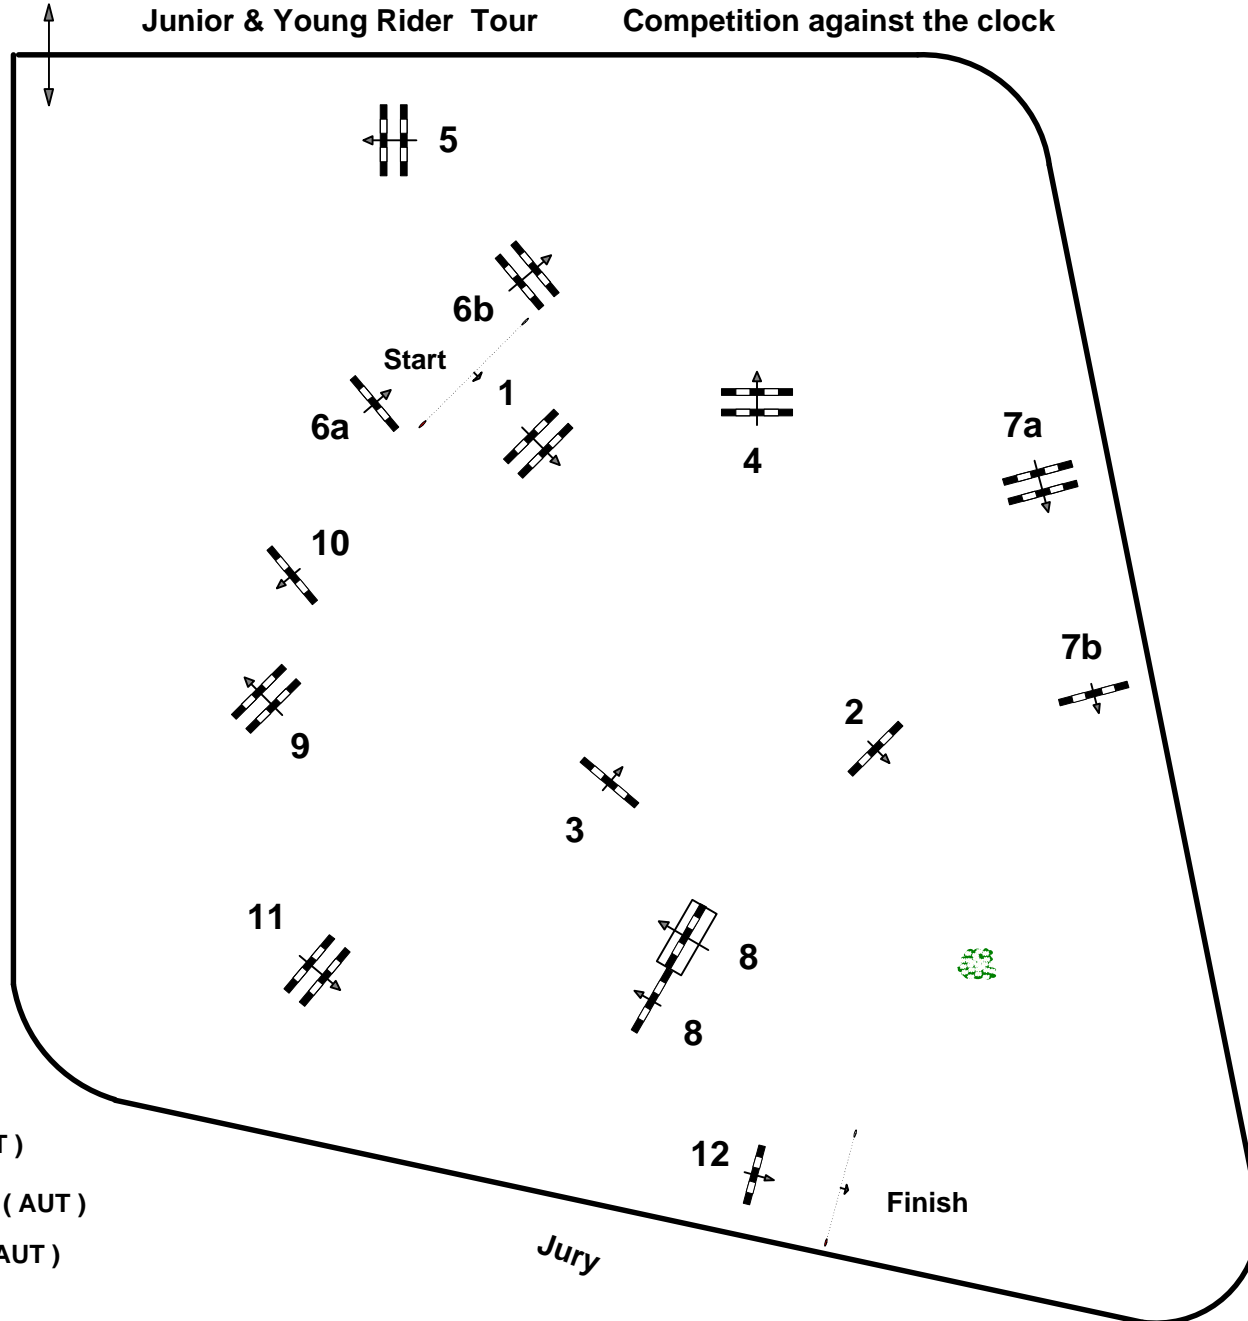

Madl

CSI *** Lamprechtshausen

14

Junior & Young Rider Tour Competition against the clock

Madl Franz (AUT)

Stoiber Andreas (AUT)

Fuchs Hannes (AUT)

Table: A

FEI RG / Art. 238 / 2.1

Height: 1,30 mtr.

Speed: 350 m/Min.

Length: 430 mtr.

Time allowed 74 sec.

Time limit 148 sec.

Obstacles : 12

Efforts: 14

JumpOff :

Length: 0 mtr.

Time allowed: 0 sec

Time limit: 0 sec.