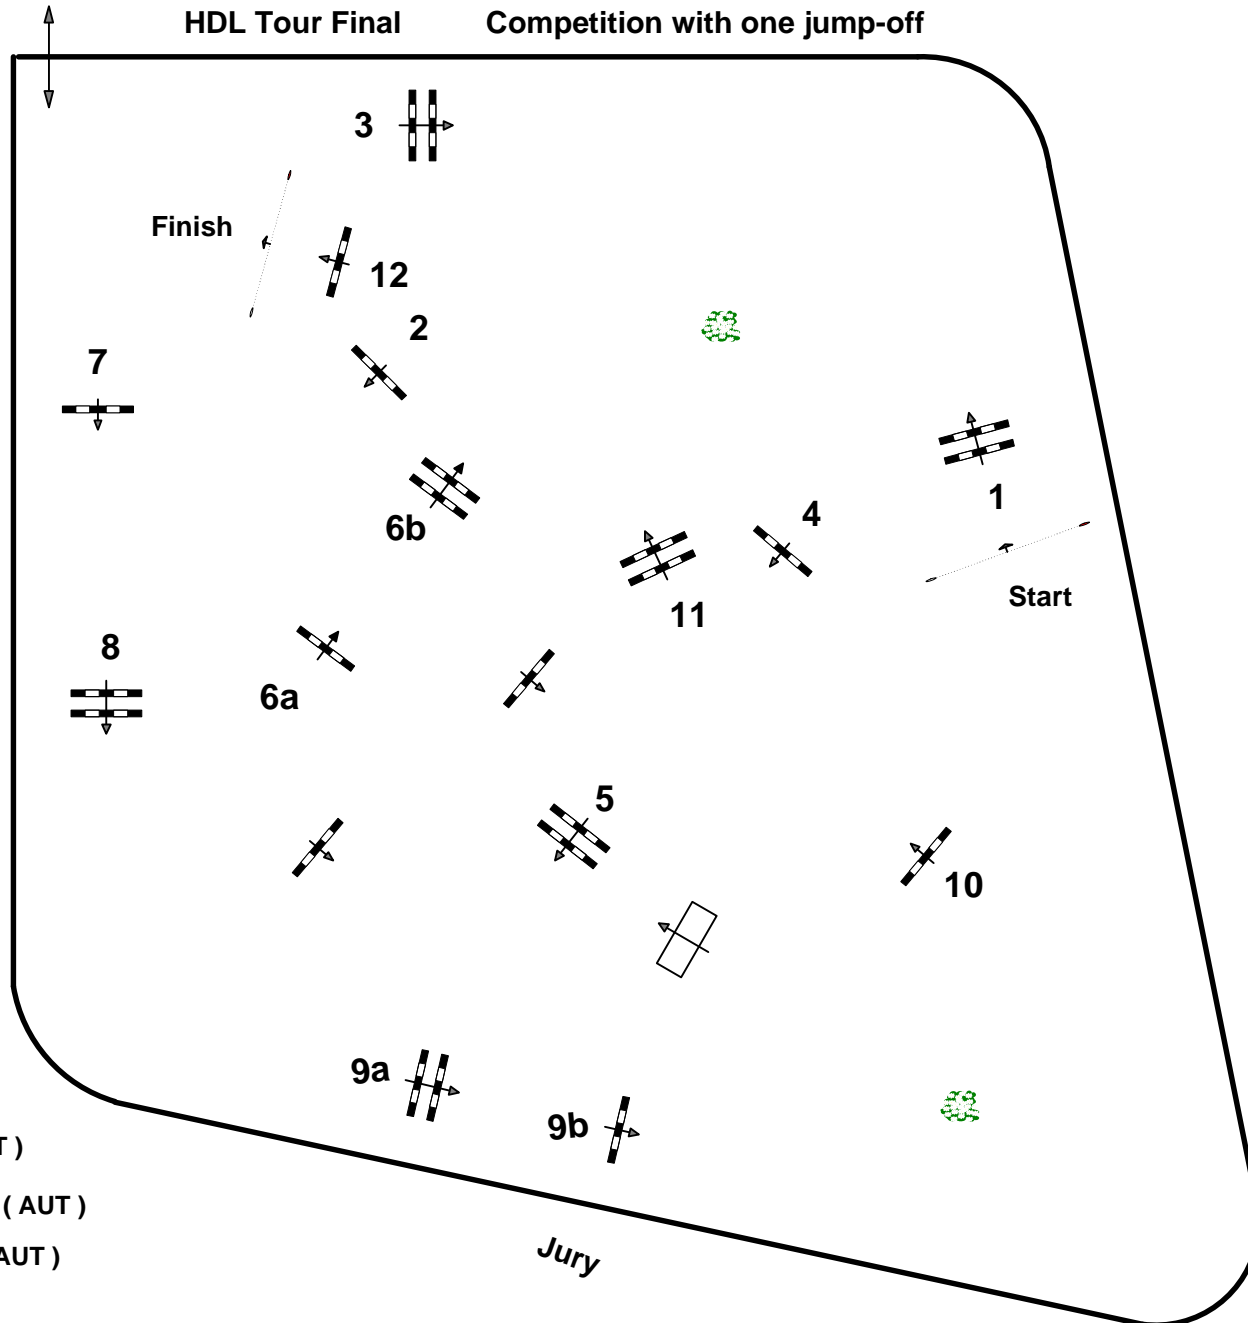

Madl

CSI *** Lamprechtshausen

25.26.27

HDL Tour Final

Competition with one jump-off

Table: A

FEI RG / Art. 238.2.2

Height: 1.20 / 1.30 / 1.40 mtr.

Speed: 350 m/Min.

Length: 460 mtr.

Time allowed 79 sec.

Time limit 158 sec.

Obstacles : 12

Efforts: 15

JumpOff :

1-2-3-5-6ab-7-9a

Length: 330 mtr.

Time allowed: 57 sec

Time limit: 114 sec.

Madl Franz (AUT)

Stoiber Andreas (AUT)

Fuchs Hannes (AUT)

Jury