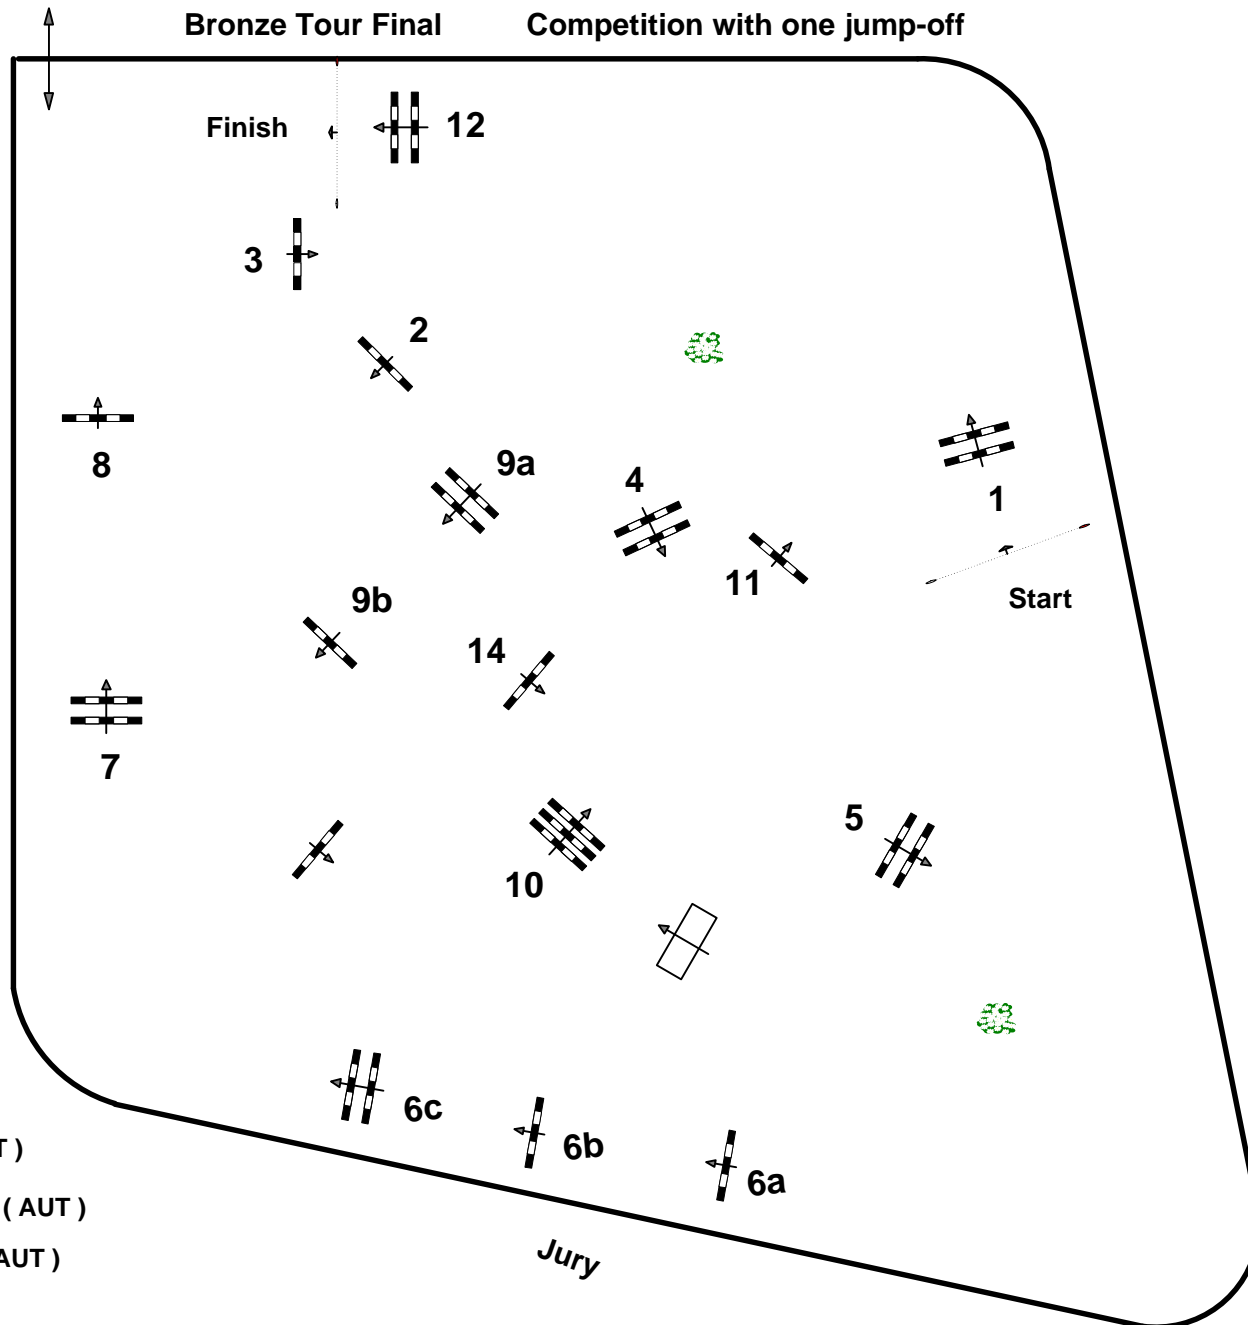

Madl

CSI *** Lamprechtshausen

24

Table: A

FEI RG / Art. 238.2.2

Height: 1,40 mtr.

Speed: 350 m/Min.

Length: 440 mtr.

Time allowed 76 sec.

Time limit 152 sec.

Obstacles : 12

Efforts: 15

JumpOff :

11-4-5-6bc-14-1-12

Length: 320 mtr.

Time allowed: 55 sec

Time limit: 110 sec.

Madl Franz (AUT)

Stoiber Andreas (AUT)

Fuchs Hannes (AUT)