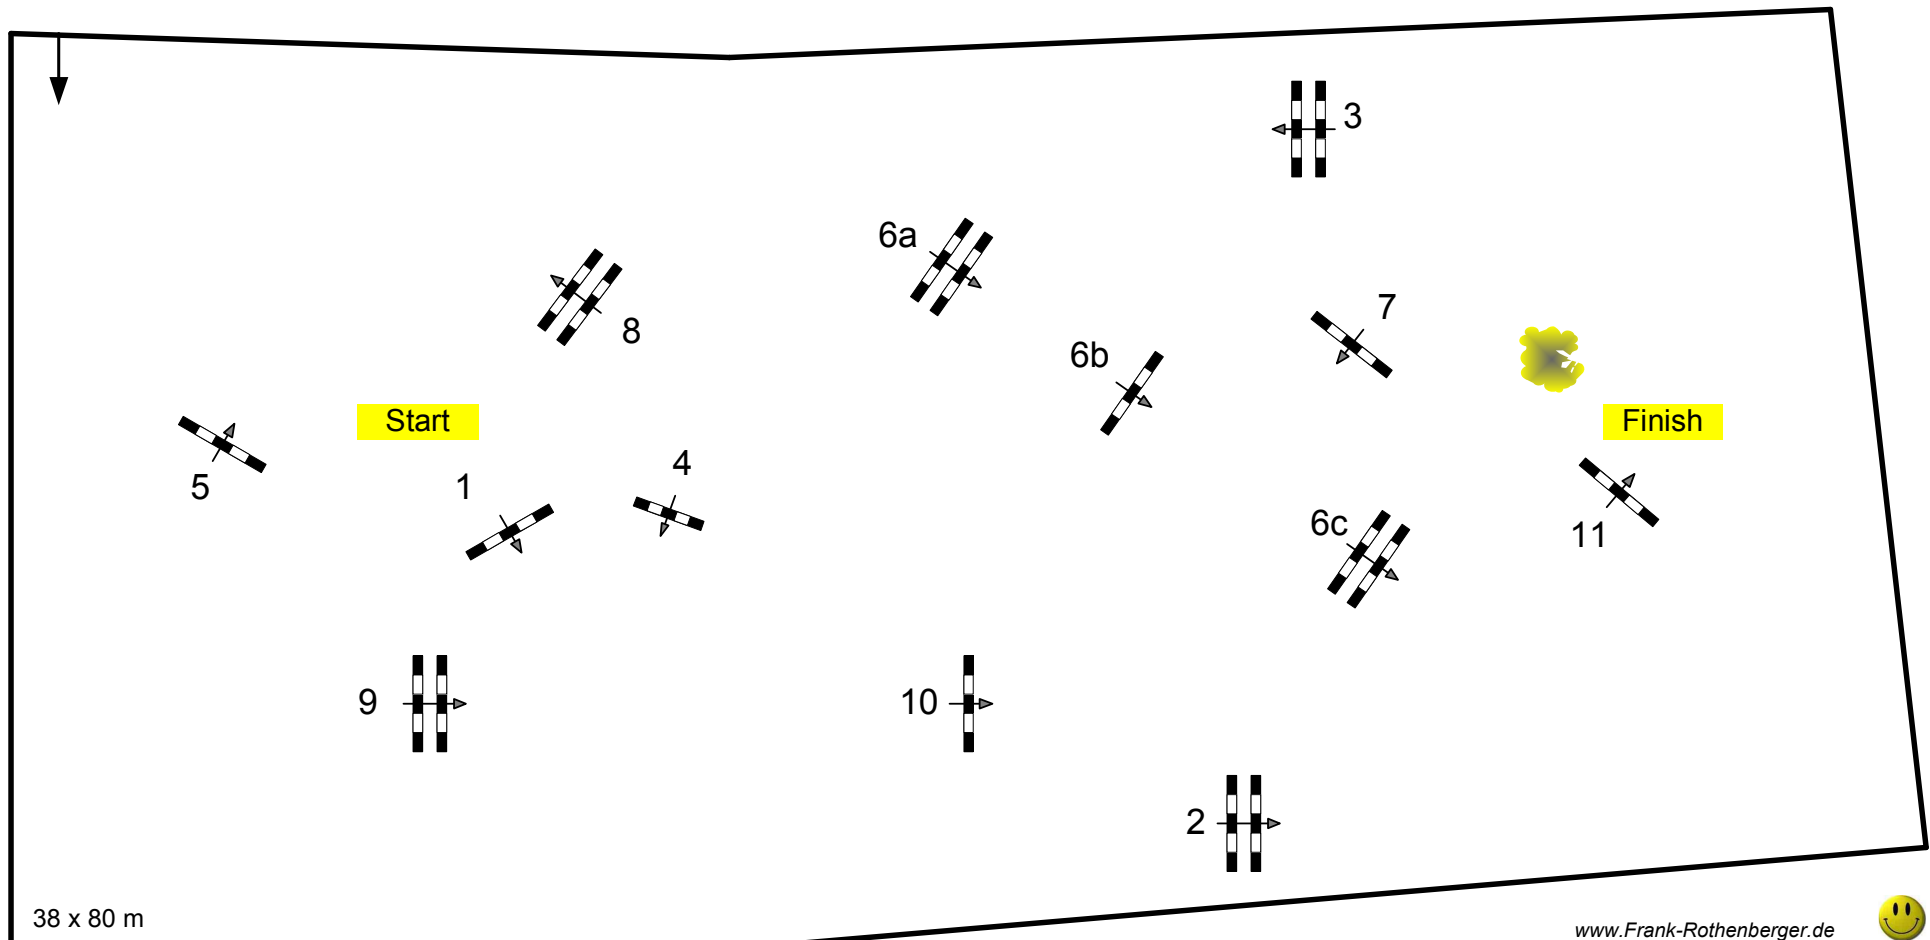

Class No.: 6

Gothaer Thropy

Winning Round

Table: A
National RG:
FEI RG / Art. 276.2
Height: 1,50 m

Speed: 350 m/min
Length: 410 m
Time allowed: 71 sec
Time limit: 142 sec

Obstacles: 11
Efforts: 13

1st Jump-off: 3,4,5,6a,6b,7,8,2
Length: 320 m
Time allowed: 55 sec
Time limit: 110 sec

38 x 80 m