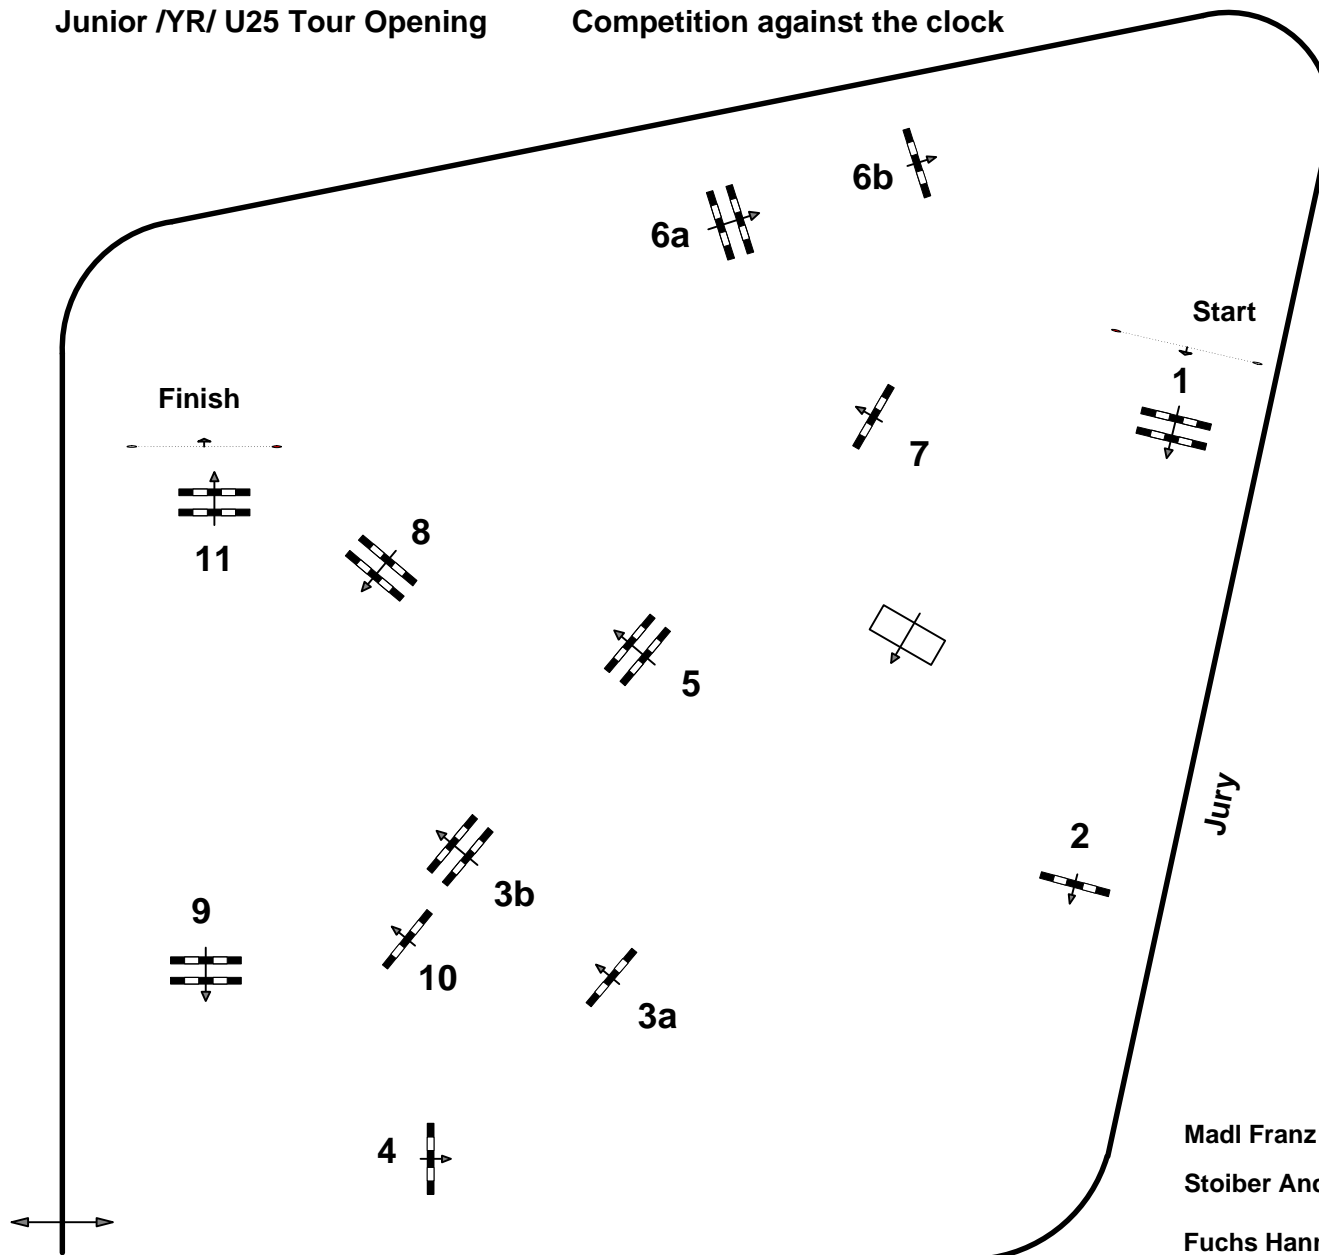

# CSIOPCHJY CSIU25 Lamprechtshausen,S

Pappas Junior Specials

22

Junior /YR/ U25 Tour Opening

Competition against the clock

Table: A

FEI RG / Art. 238 / 2.1

Height: 1.25 mtr.

Speed: 350 m/Min.

Length: 430 mtr.

Time allowed 74 sec.

Time limit 148 sec.

Obstacles : 11

Efforts: 13

JumpOff :

Length: 0 mtr.