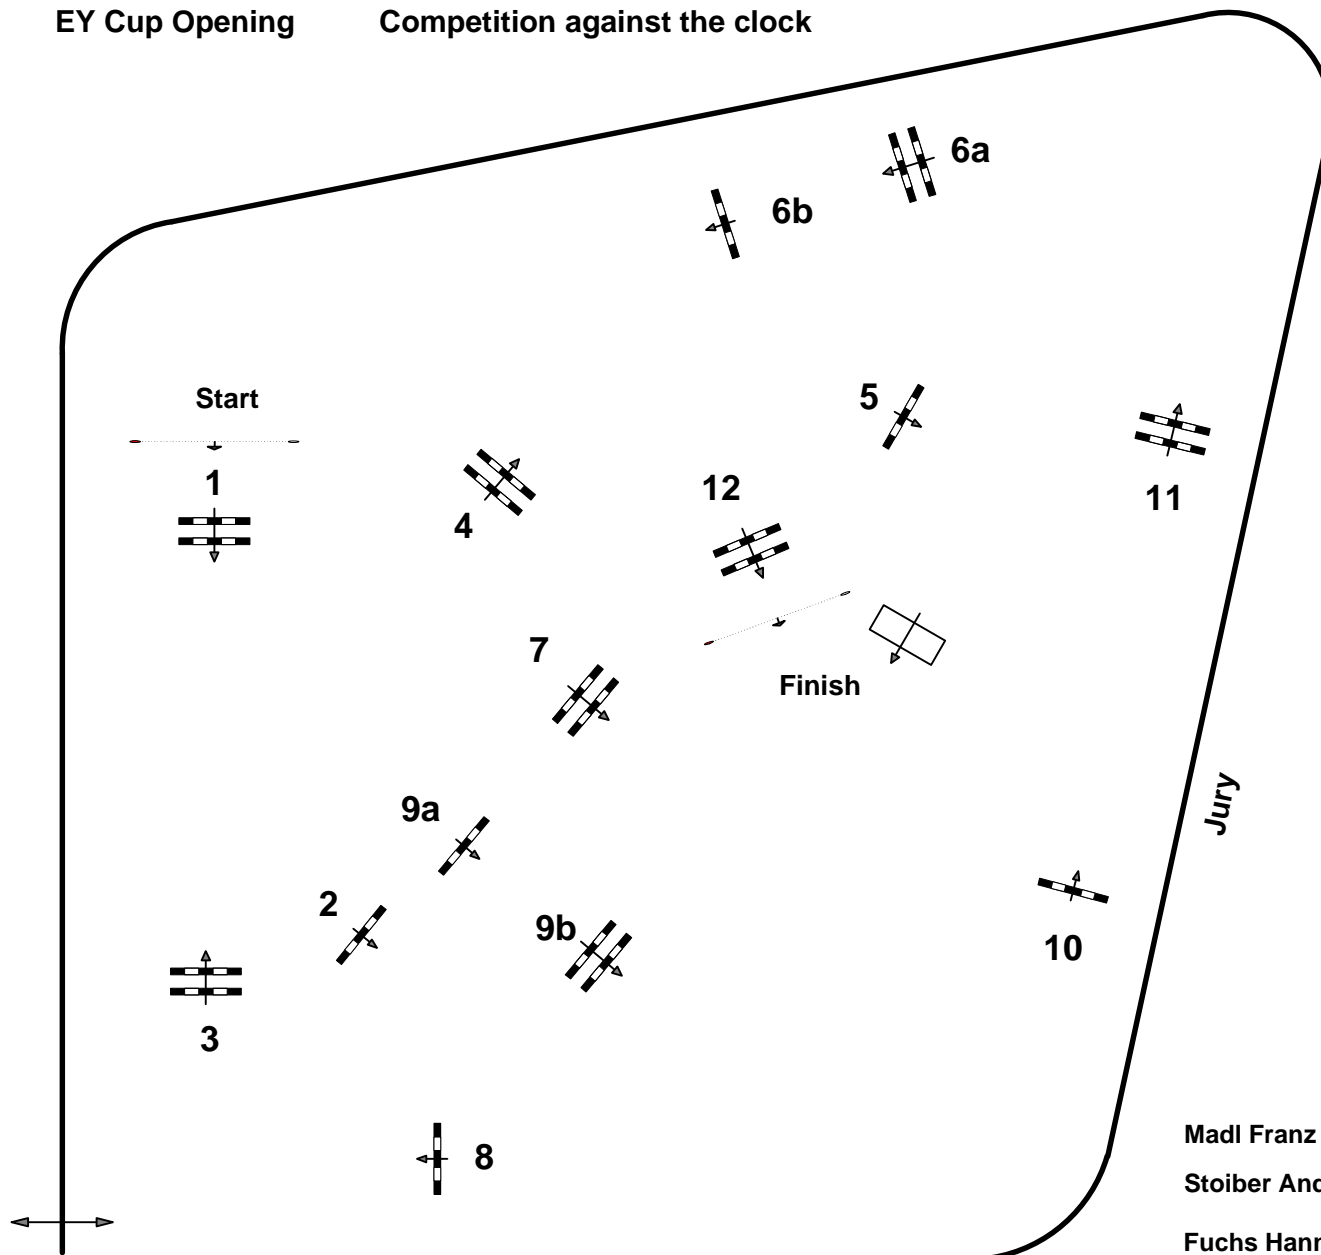

CSIOPCHJY CSIU25 Lamprechtshausen,S

Pappas Junior Specials

EY Cup Opening

Competition against the clock

Table: A

FEI RG / Art. 238 / 2.1

Height: 1,35 mtr.

Speed: 350 m/Min.

Length: 440 mtr.

Time allowed 76 sec.

Time limit 152 sec.

Obstacles : 12

Efforts: 14

JumpOff :

Length: 0 mtr.

Time allowed: 0 sec