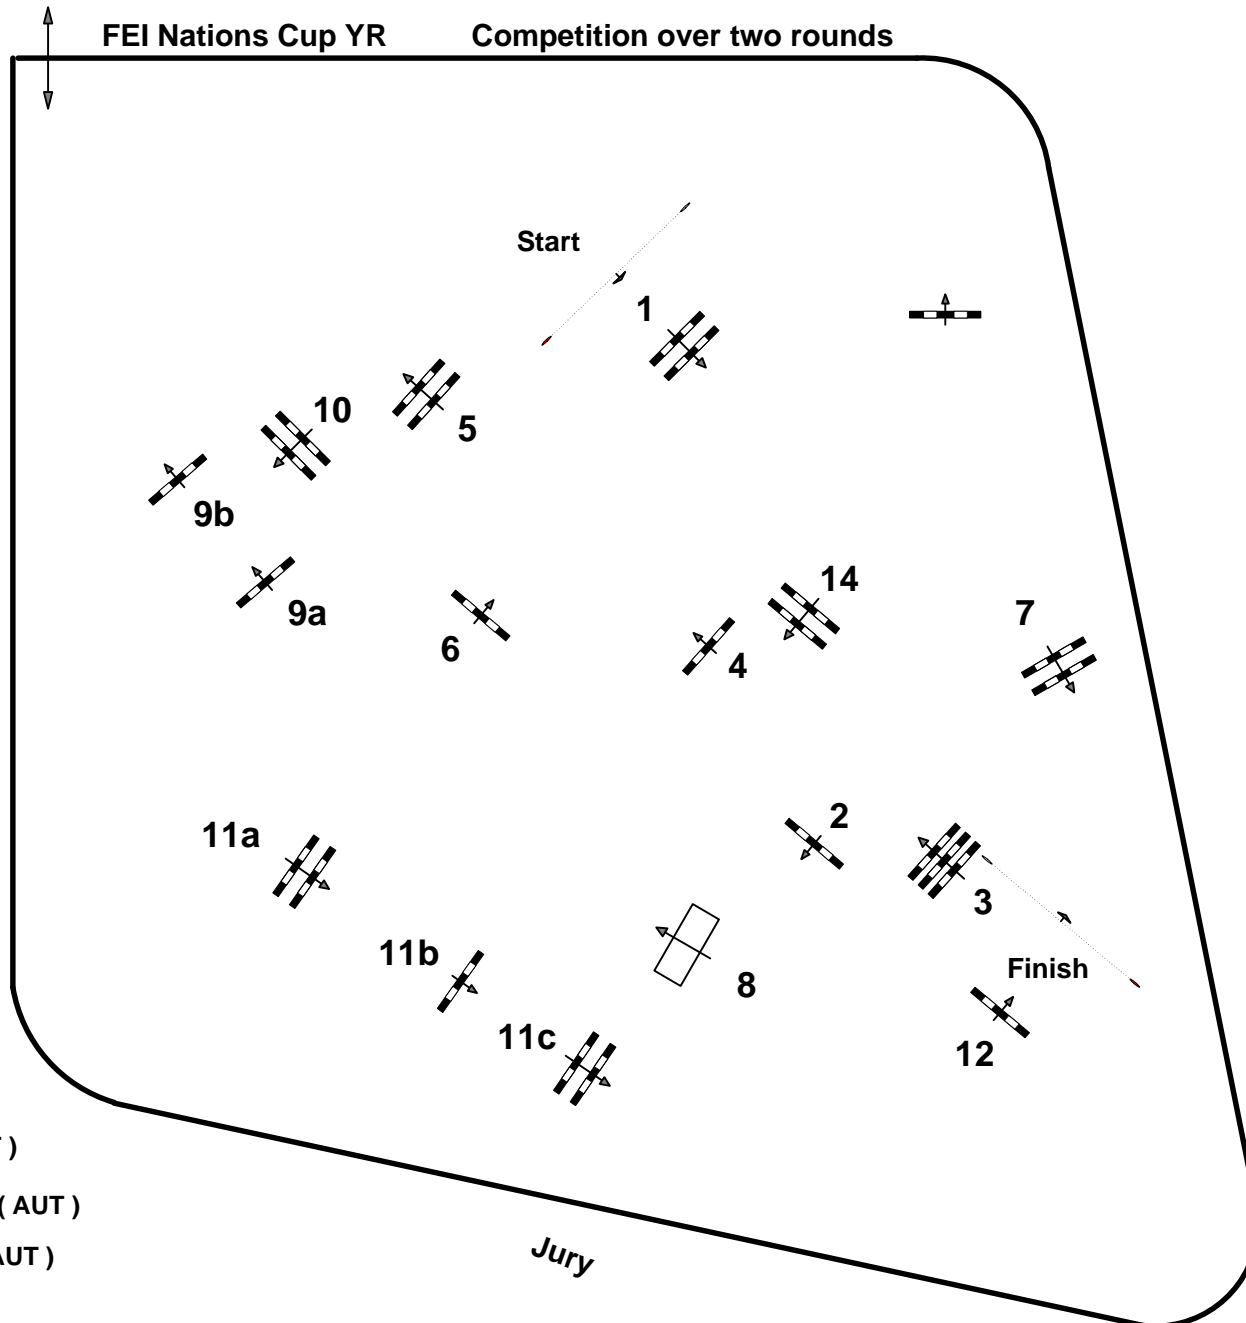

Madl

CSIOPCHJY CSIU25 Lamprechtshausen,S

Pappas Junior Specials

9

Madl Franz (AUT)

Stoiber Andreas (AUT)

Fuchs Hannes (AUT)

Table: A

FEI RG / Art. 264.7 & 264.10

Height: 1,45 mtr.

Speed: 350 m/Min.

Length: 460 mtr.

Time allowed 79 sec.

Time limit 158 sec.

Obstacles : 12

Efforts: 15

JumpOff :

14-9b-10-11ab-4-6-7

Length: 330 mtr.

Time allowed: 57 sec

Time limit: 114 sec.