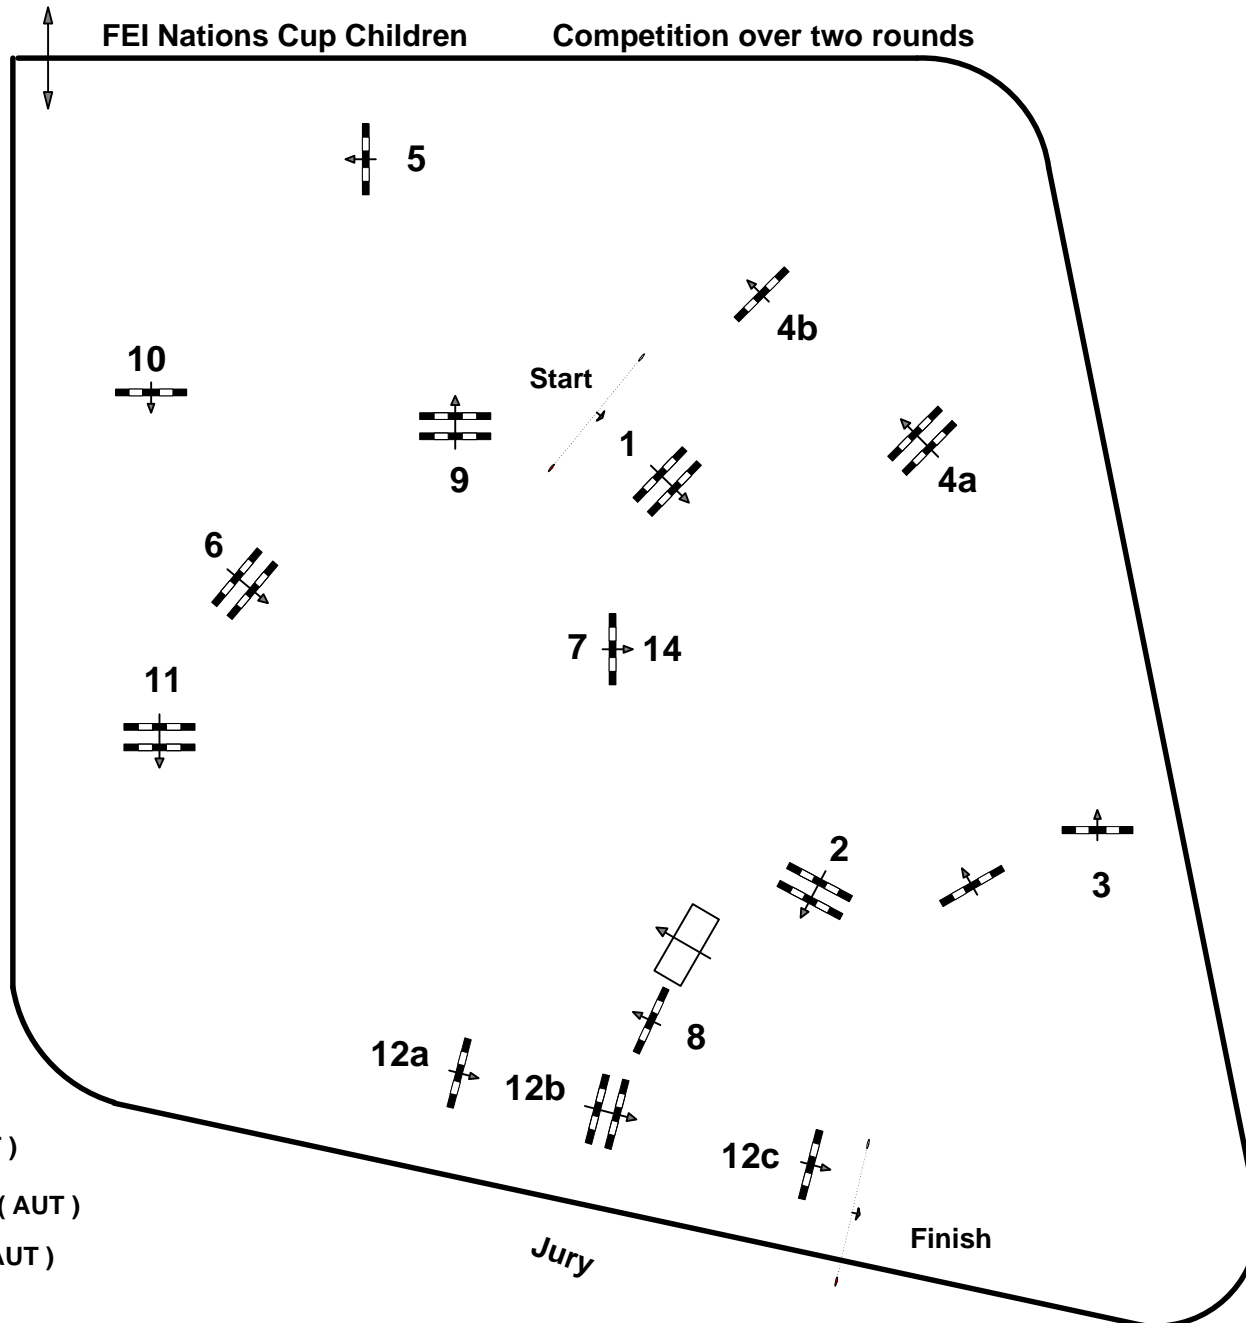

Madl

CSIOPCHJY CSIU25 Lamprechtshausen,S

Pappas Junior Specials

12

Madl Franz (AUT)

Stoiber Andreas (AUT)

Fuchs Hannes (AUT)

Table: A

FEI RG / Art. 264.7 & 264.10

Height: 1,20 mtr.

Speed: 350 m/Min.

Length: 430 mtr.

Time allowed 74 sec.

Time limit 148 sec.

Obstacles : 12

Efforts: 15

JumpOff :

8-9-10-12ab-14-1-2

Length: 310 mtr.

Time allowed: 54 sec

Time limit: 108 sec.