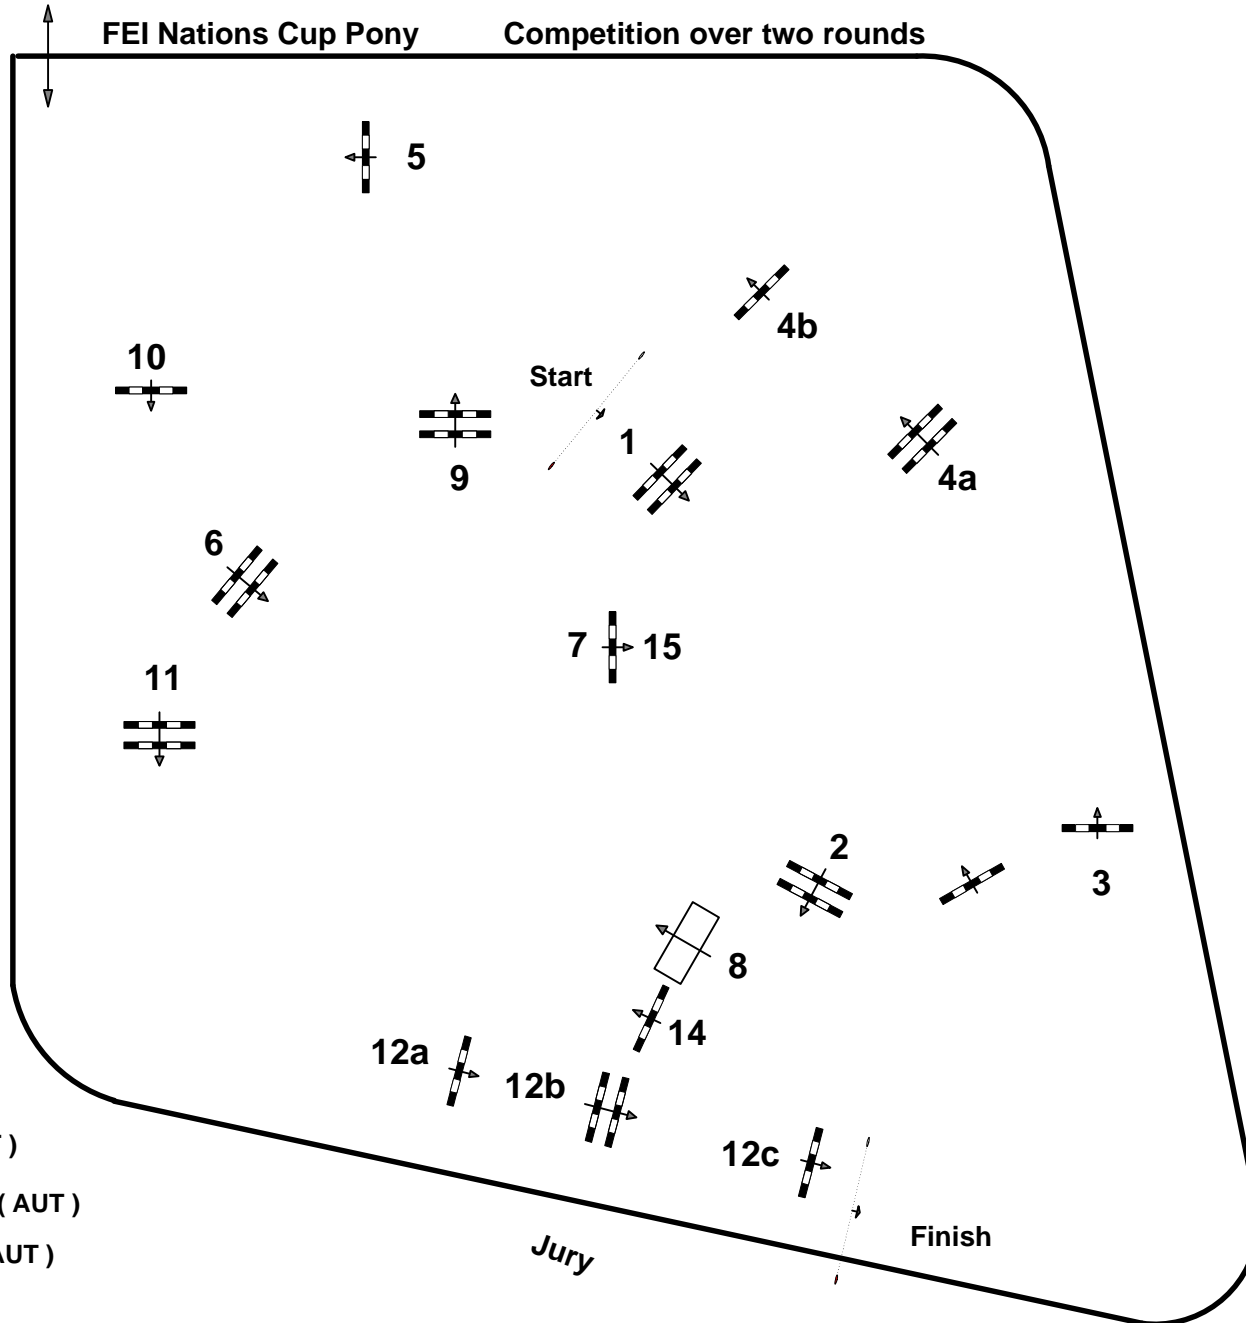

Madl

CSIOPCHJY CSIU25 Lamprechtshausen,S

Pappas Junior Specials

13

Madl Franz (AUT)

Stoiber Andreas (AUT)

Fuchs Hannes (AUT)

Table: A

FEI RG / Art. 264.7 & 264.10

Height: 1,25 mtr.

Speed: 350 m/Min.

Length: 400 mtr.

Time allowed 69 sec.

Time limit 138 sec.

Obstacles : 12

Efforts: 15

JumpOff :

14-9-10-12ab-15-1-2

Length: 310 mtr.

Time allowed: 54 sec

Time limit: 108 sec.