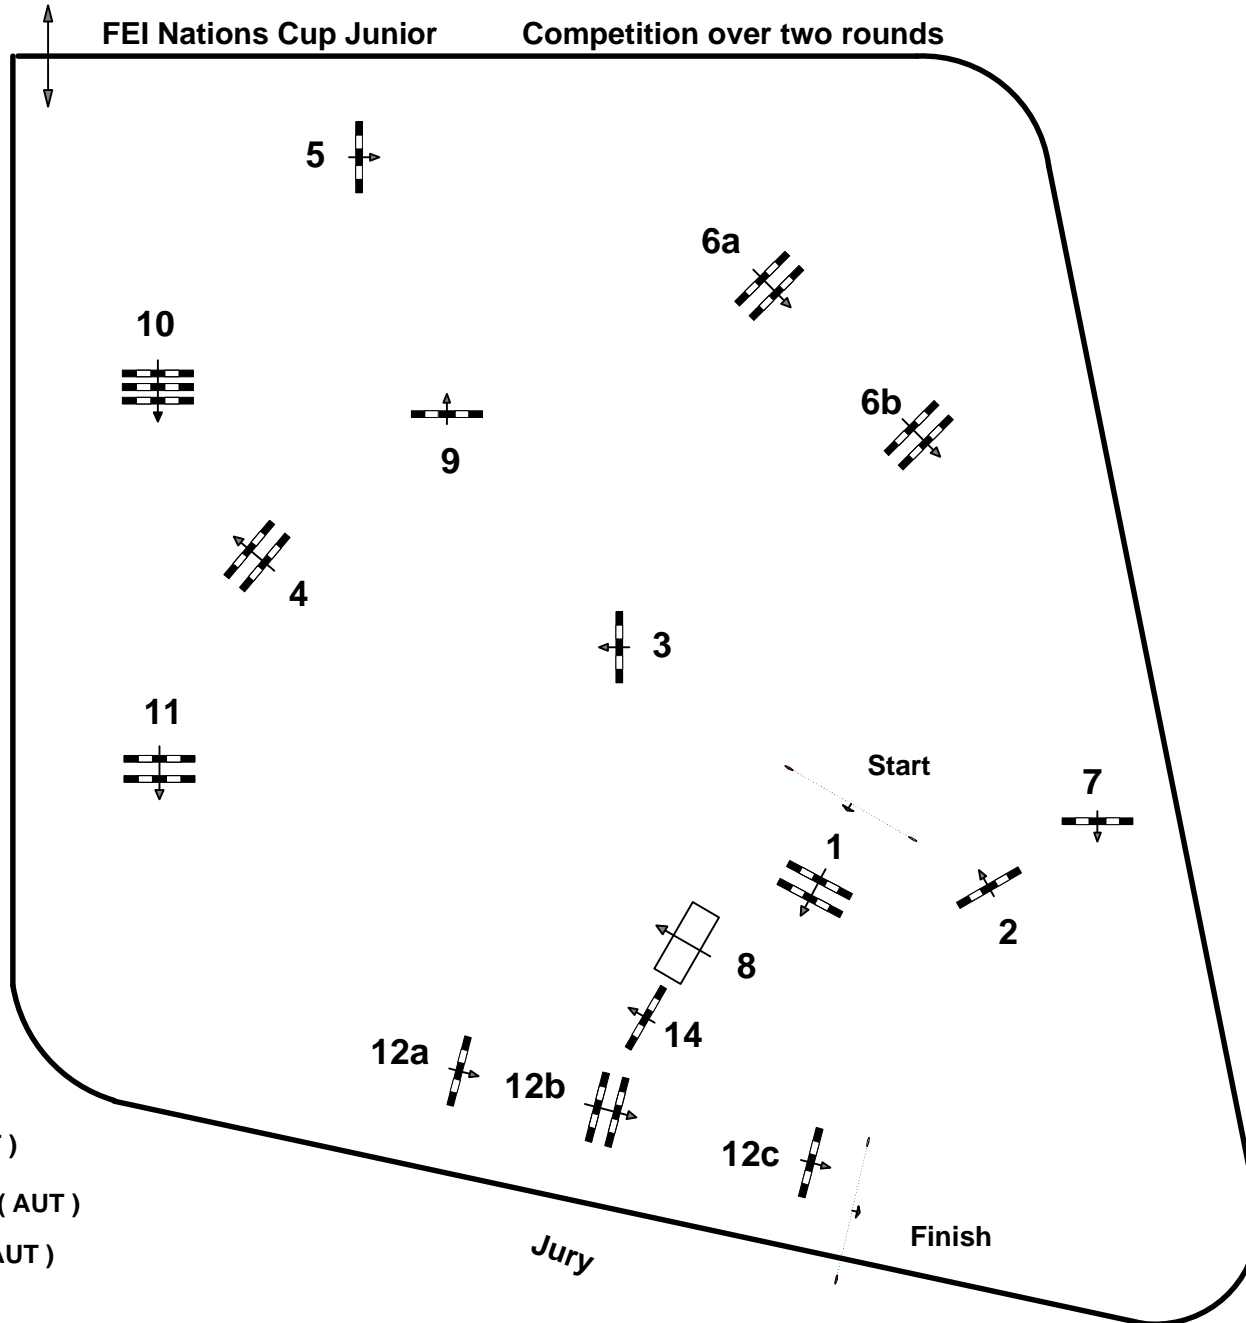

Madl

CSIOPCHJY CSIU25 Lamprechtshausen,S

Pappas Junior Specials

14

Madl Franz (AUT)

Stoiber Andreas (AUT)

Fuchs Hannes (AUT)

Table: A

FEI RG / Art. 264.7 & 264.10

Height: 1,40 mtr.

Speed: 350 m/Min.

Length: 410 mtr.

Time allowed 71 sec.

Time limit 142 sec.

Obstacles : 12

Efforts: 15

JumpOff :

14-9-10-12ab-3-6a-1

Length: 310 mtr.

Time allowed: 54 sec

Time limit: 108 sec.