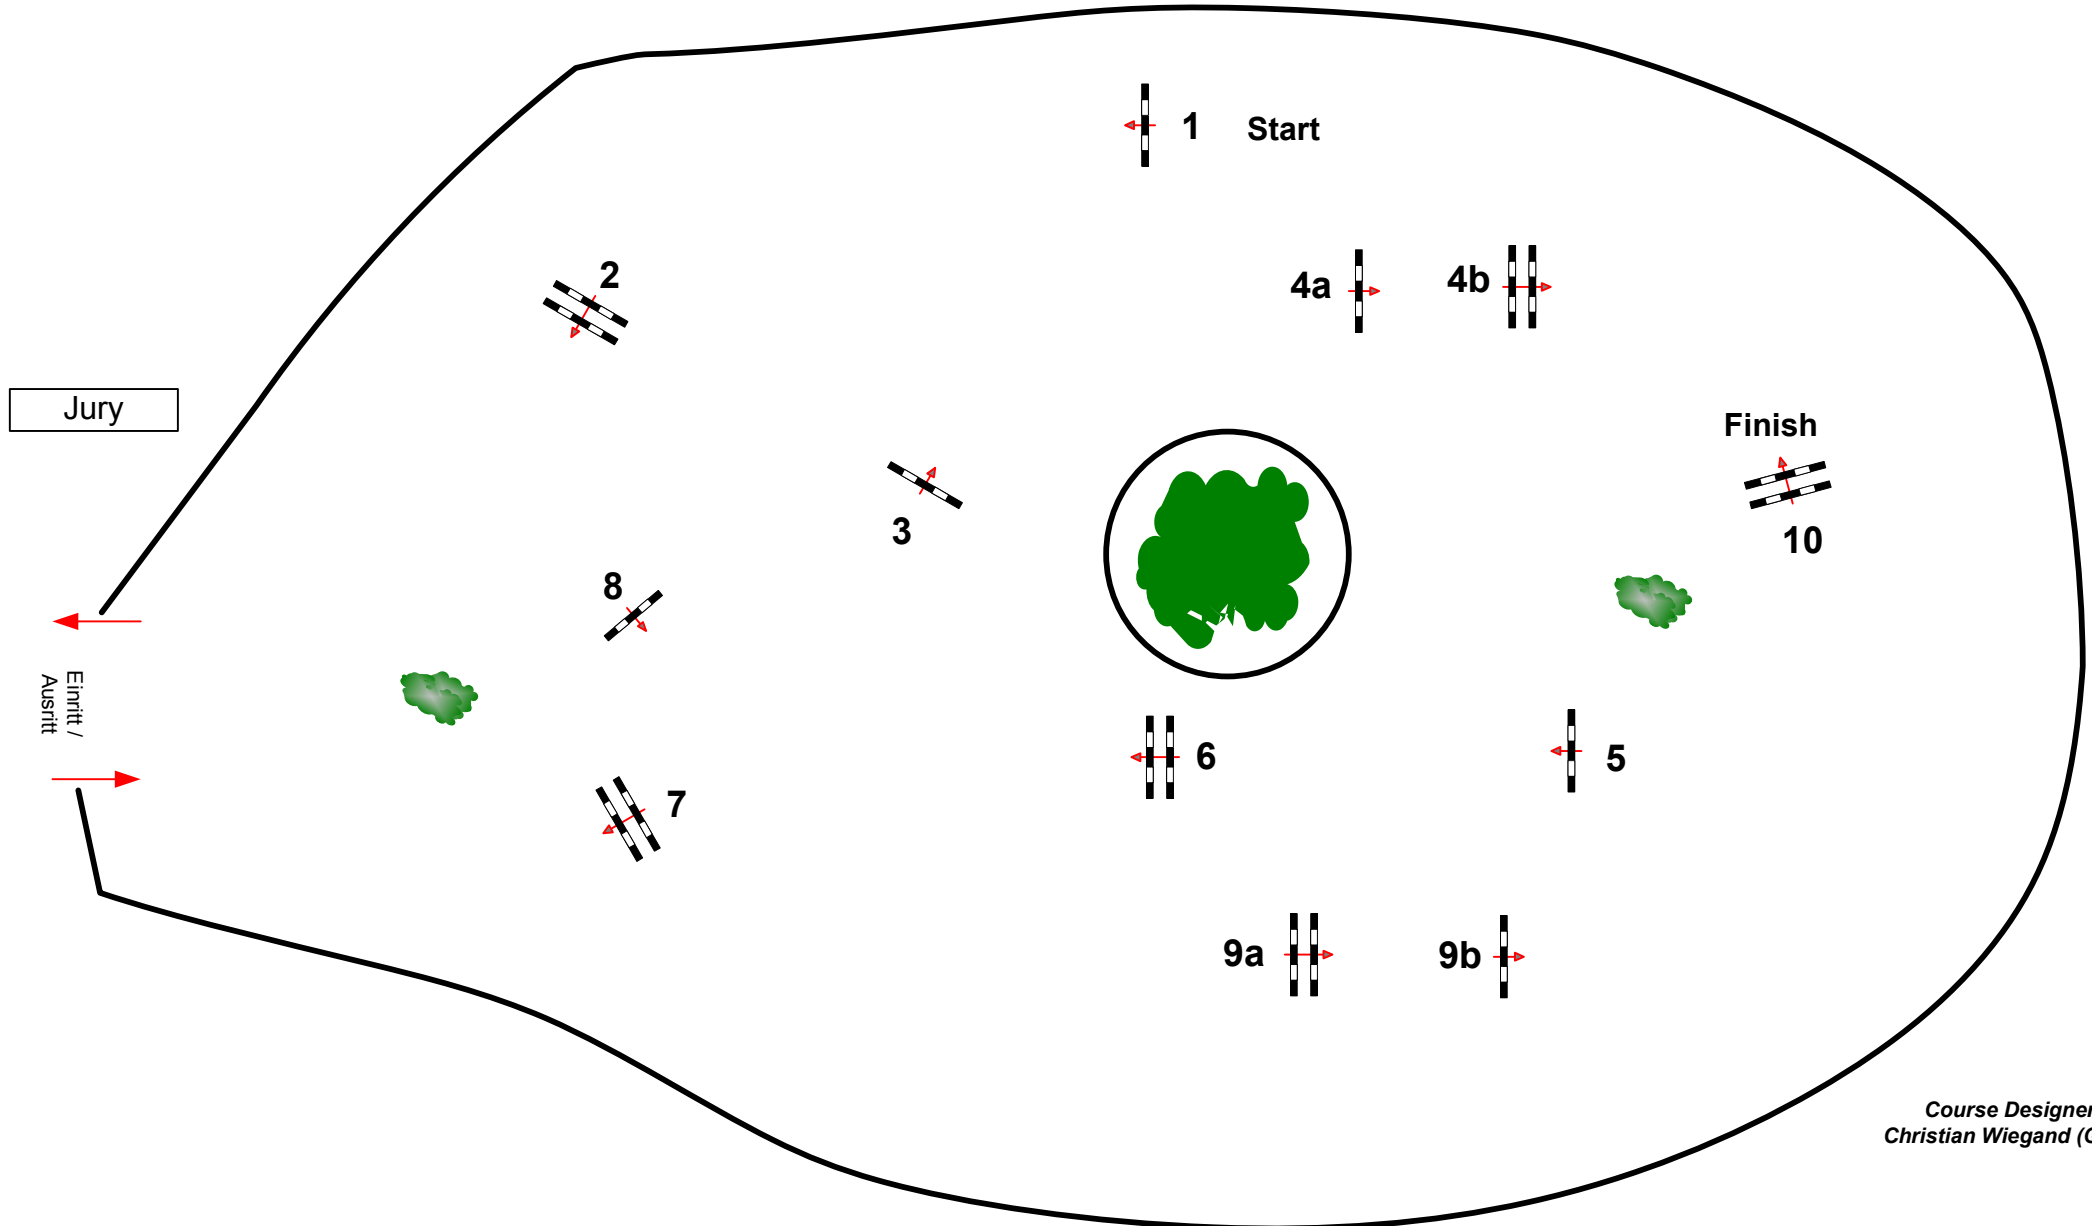

# CSI\*\*\*Paderborn 2012

Class No.: 1

Opening Competition

Competition against the clock

Table: A  
National RG: 238.2.1  
FEI RG / Art.  
Height: 1,40 m

Speed: 350 m/min  
Length: 380 m  
Time allowed: 66 sec  
Time limit: 132 sec

Jump-off:  
Length:  
Time allowed:  
Time limit:

Course Designer  
Christian Wiegand (GER)