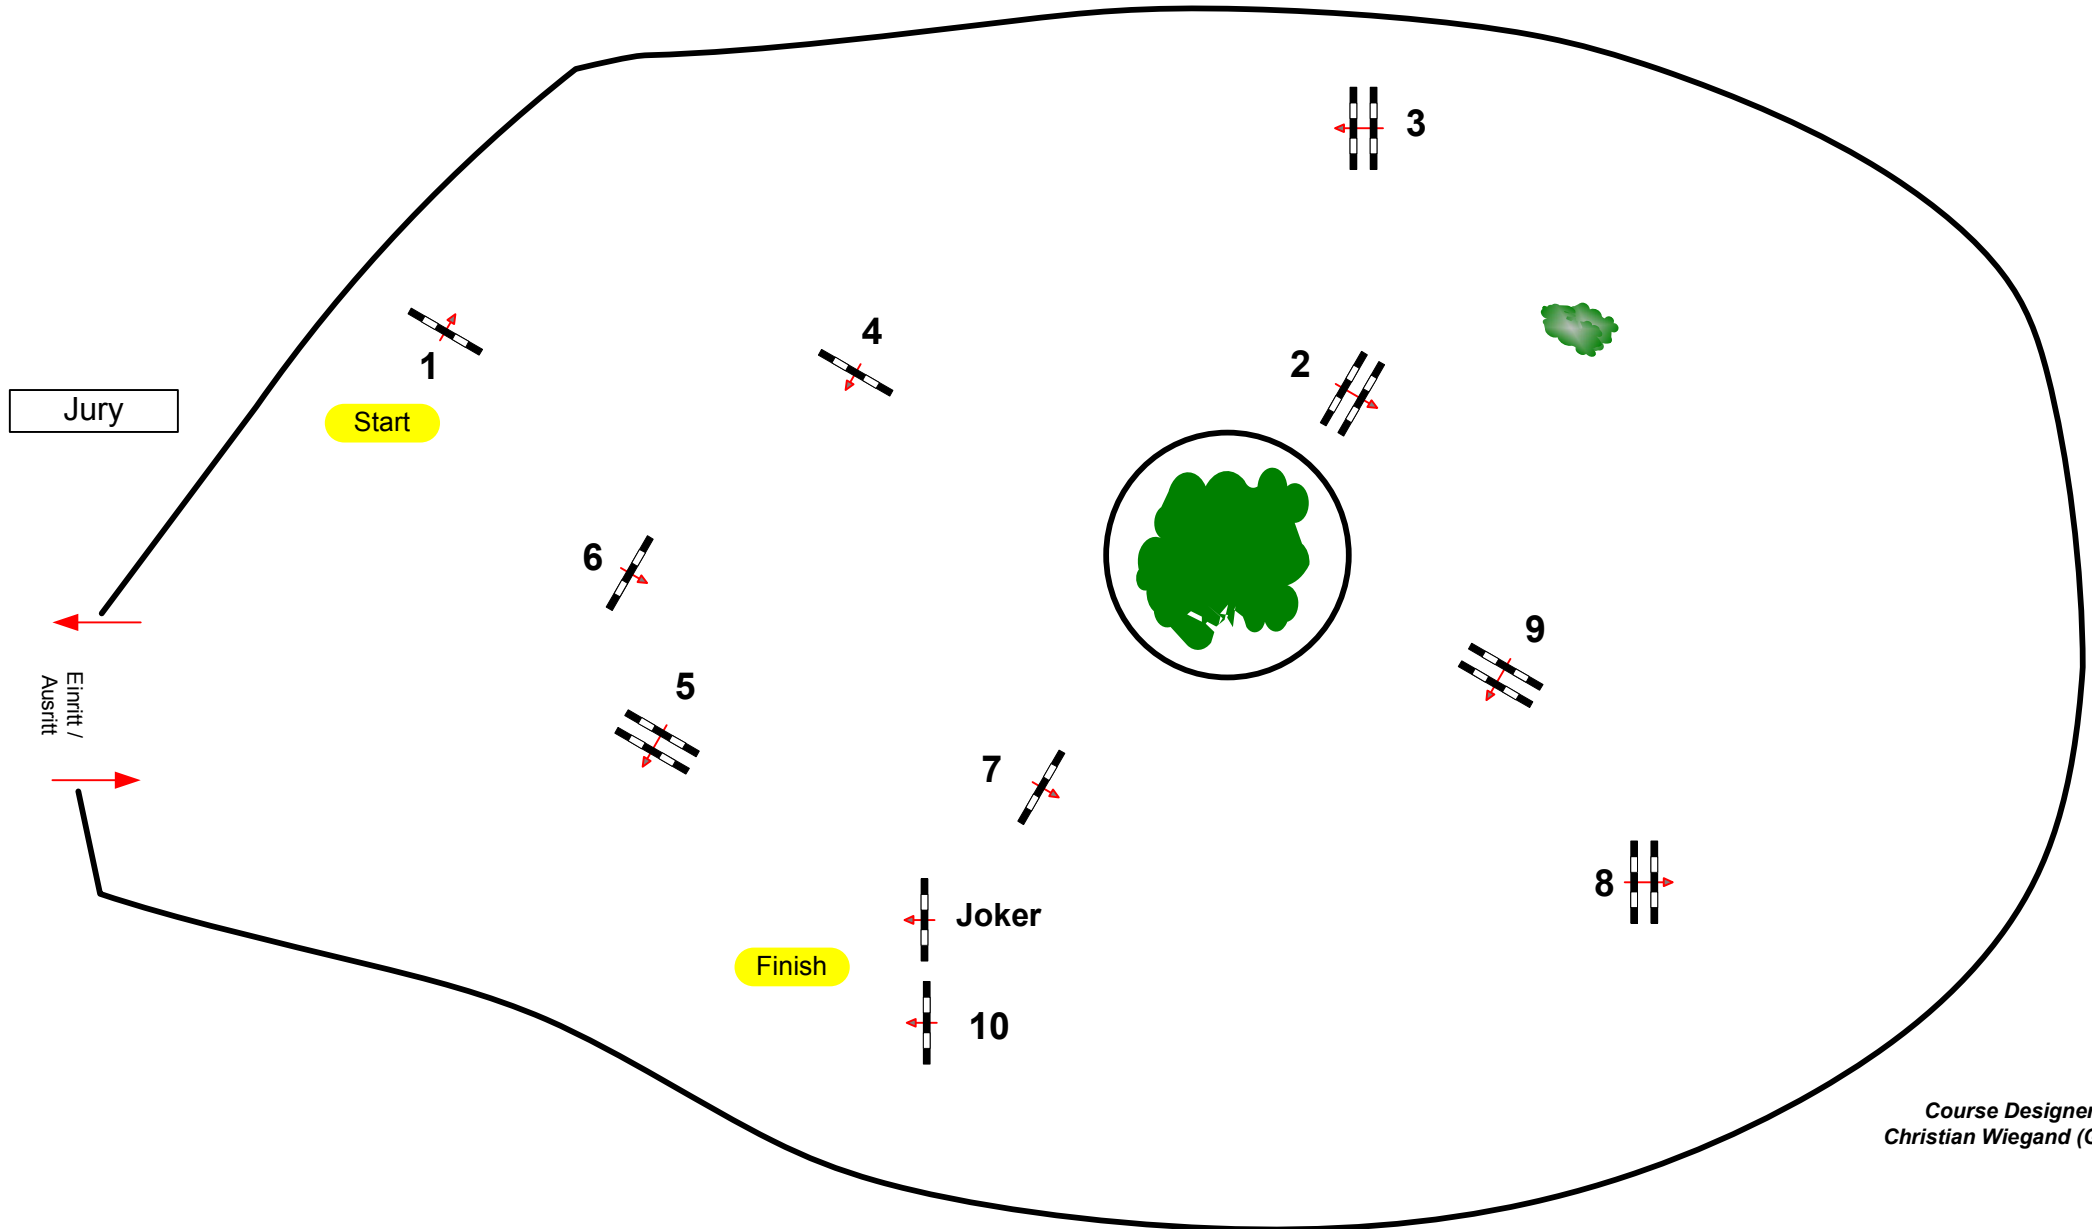

CSI***Paderborn 2012

Class No.: 2

Medium Tour

Accumulator Competition

Table: A
National RG:
FEI RG / Art. 269
Height: 1,40 m

Speed: 350 m/min
Length: 410 m
Time allowed: 71 sec
Time limit: 142 sec

Jump-off: 0
Length: 290 m
Time allowed: 50 sec
Time limit: 100 sec